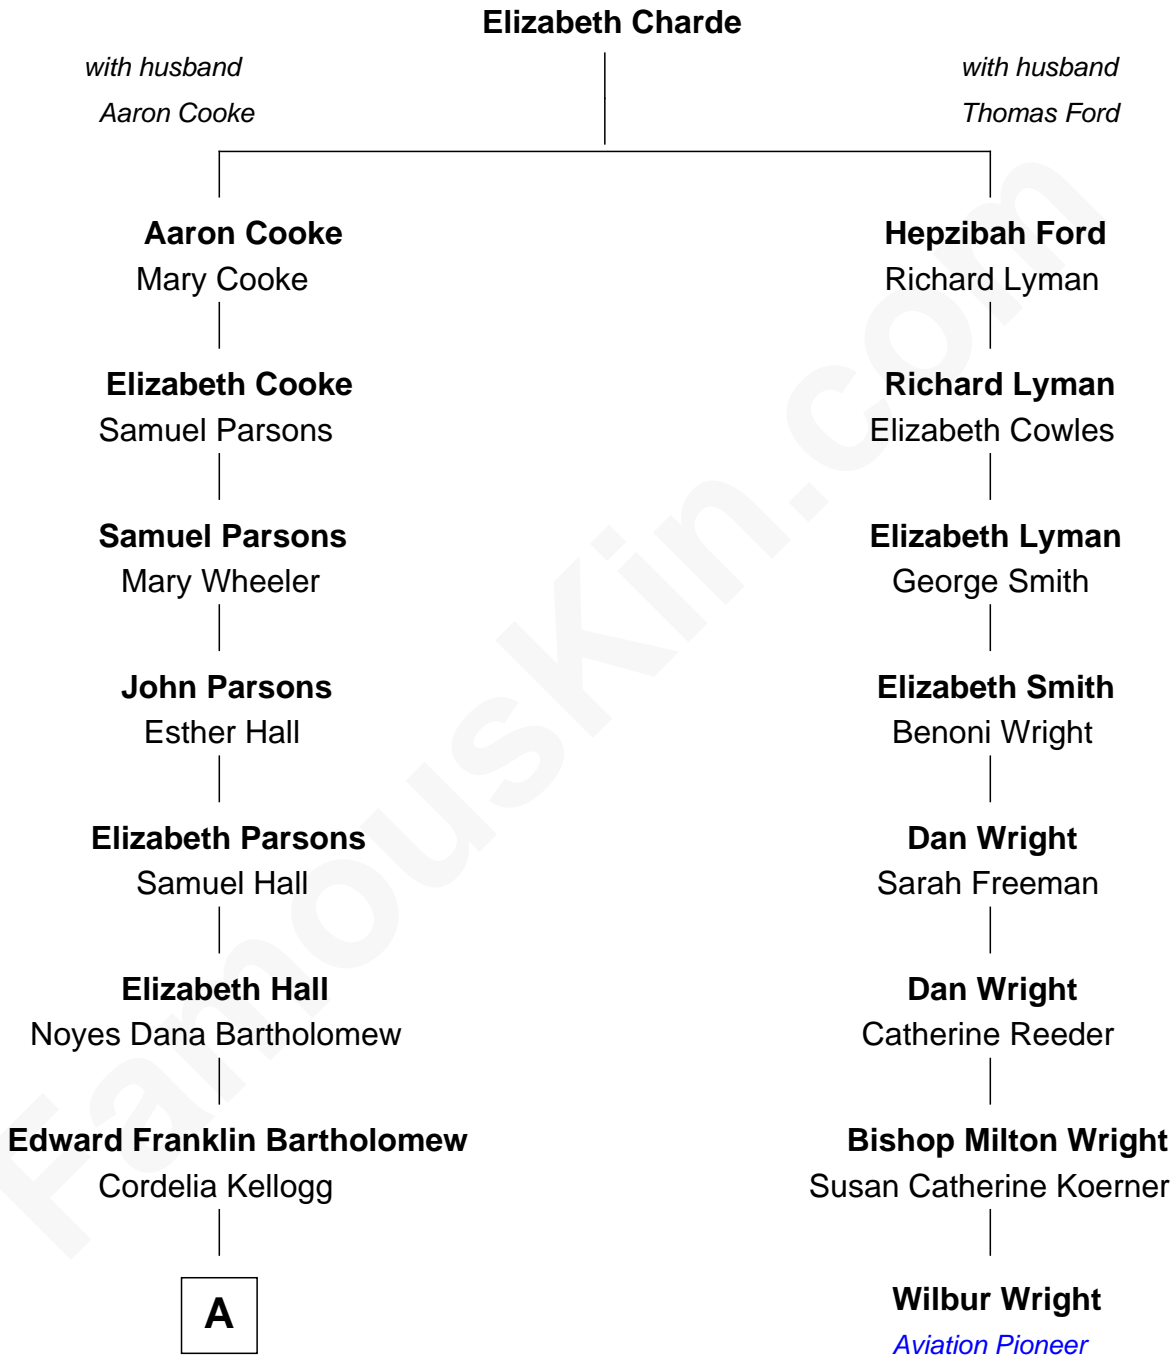

FamousKin.com Relationship Chart of

Clint Eastwood

TV & Film Actor and Director

7th cousin 3 times removed of

Wilbur Wright

Wright Brothers - Aviation Pioneer

A

—
Sophia Aurelia Bartholomew

Charles Claude Runner

—
Waldo Errol Runner

Virginia May McClanahan

—
Margaret Ruth Runner

Clinton Eastwood

—
Clint Eastwood

TV & Film Actor and Director

FamousKin.com