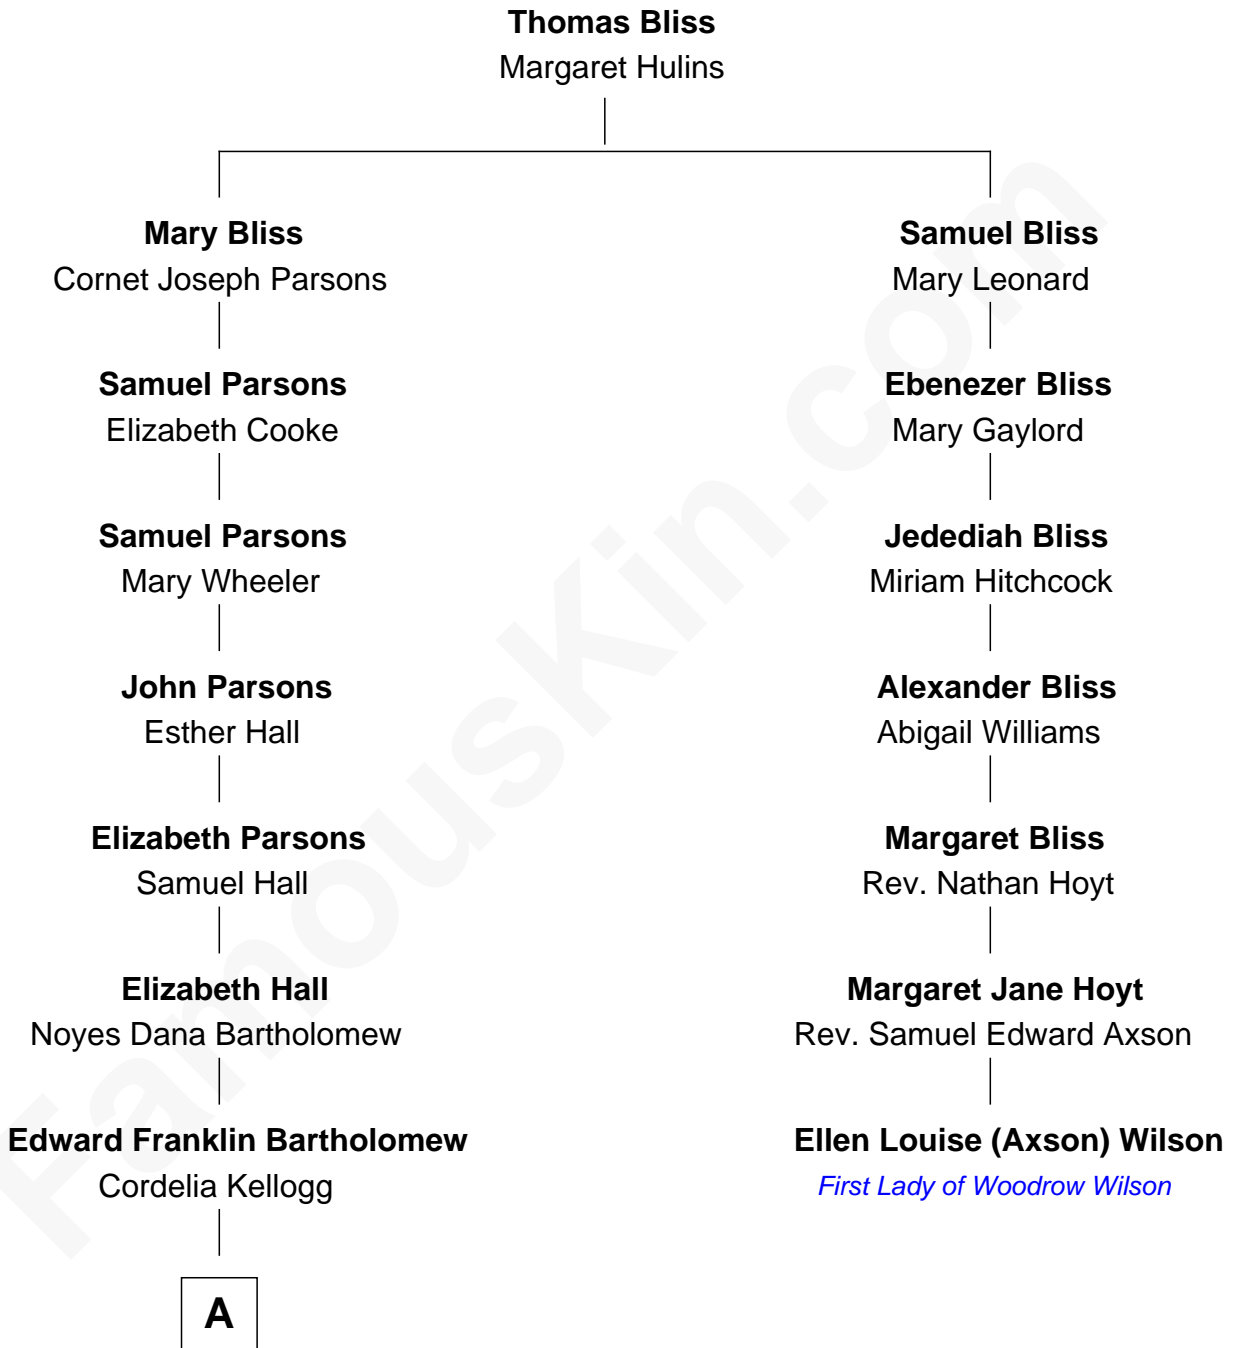

FamousKin.com

Relationship Chart of

Clint Eastwood

TV & Film Actor and Director

6th cousin 4 times removed of

Ellen Louise (Axson) Wilson

First Lady of President Woodrow Wilson

A

—
Sophia Aurelia Bartholomew

Charles Claude Runner

—
Waldo Errol Runner

Virginia May McClanahan

—
Margaret Ruth Runner

Clinton Eastwood

—
Clint Eastwood

TV & Film Actor and Director