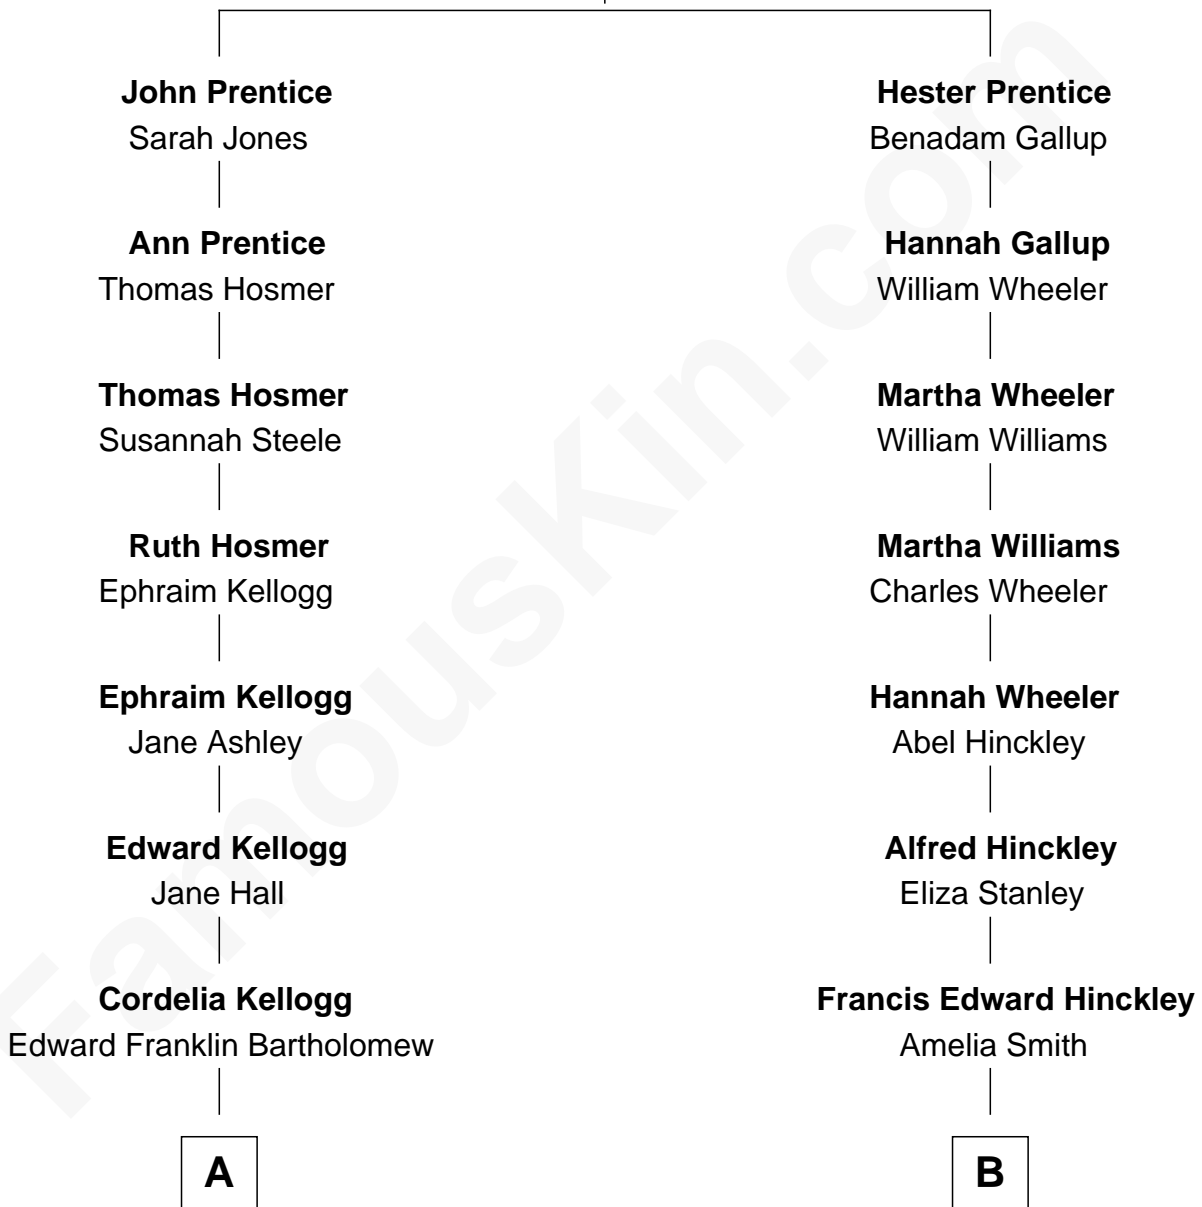

FamousKin.com

Relationship Chart of

Clint Eastwood

TV & Film Actor and Director

9th cousin 1 time removed of

John Hinckley, Jr.

Shot President Ronald Reagan

John Prentice
Hester Nichols

A

Sophia Aurelia Bartholomew

Charles Claude Runner

Waldo Errol Runner

Virginia May McClanahan

Margaret Ruth Runner

Clinton Eastwood

Clint Eastwood