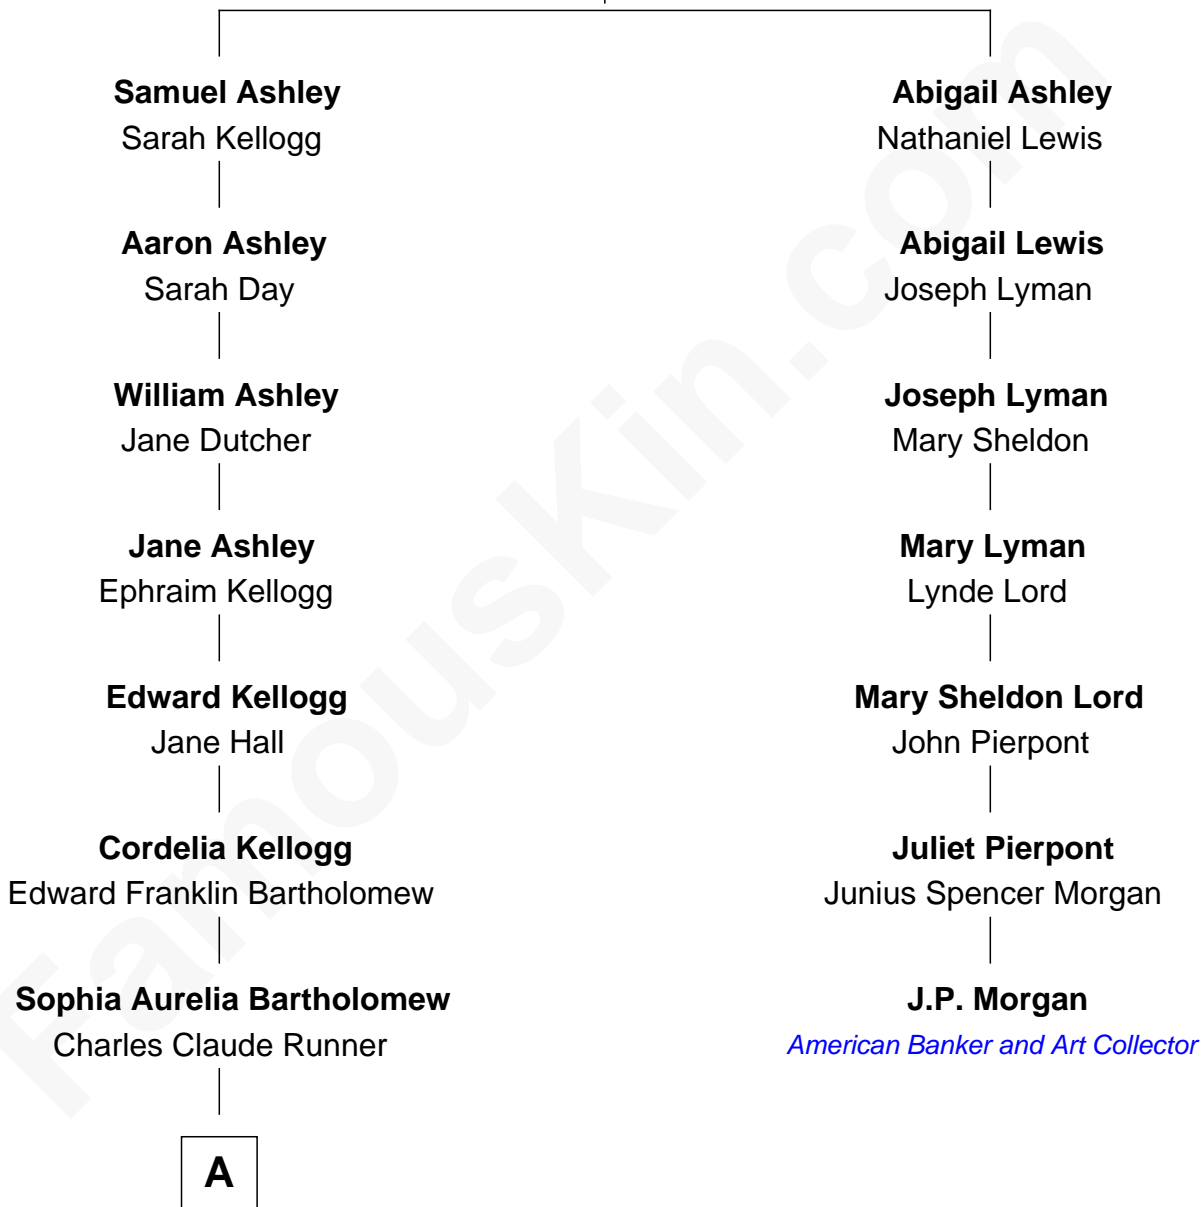

FamousKin.com

Relationship Chart of

Clint Eastwood

TV & Film Actor and Director

6th cousin 3 times removed of

J.P. Morgan

American Banker and Art Collector

David Ashley
Hannah Glover

A

—
Waldo Errol Runner
Virginia May McClanahan

—
Margaret Ruth Runner
Clinton Eastwood

—
Clint Eastwood
TV & Film Actor and Director

FamousKin.com