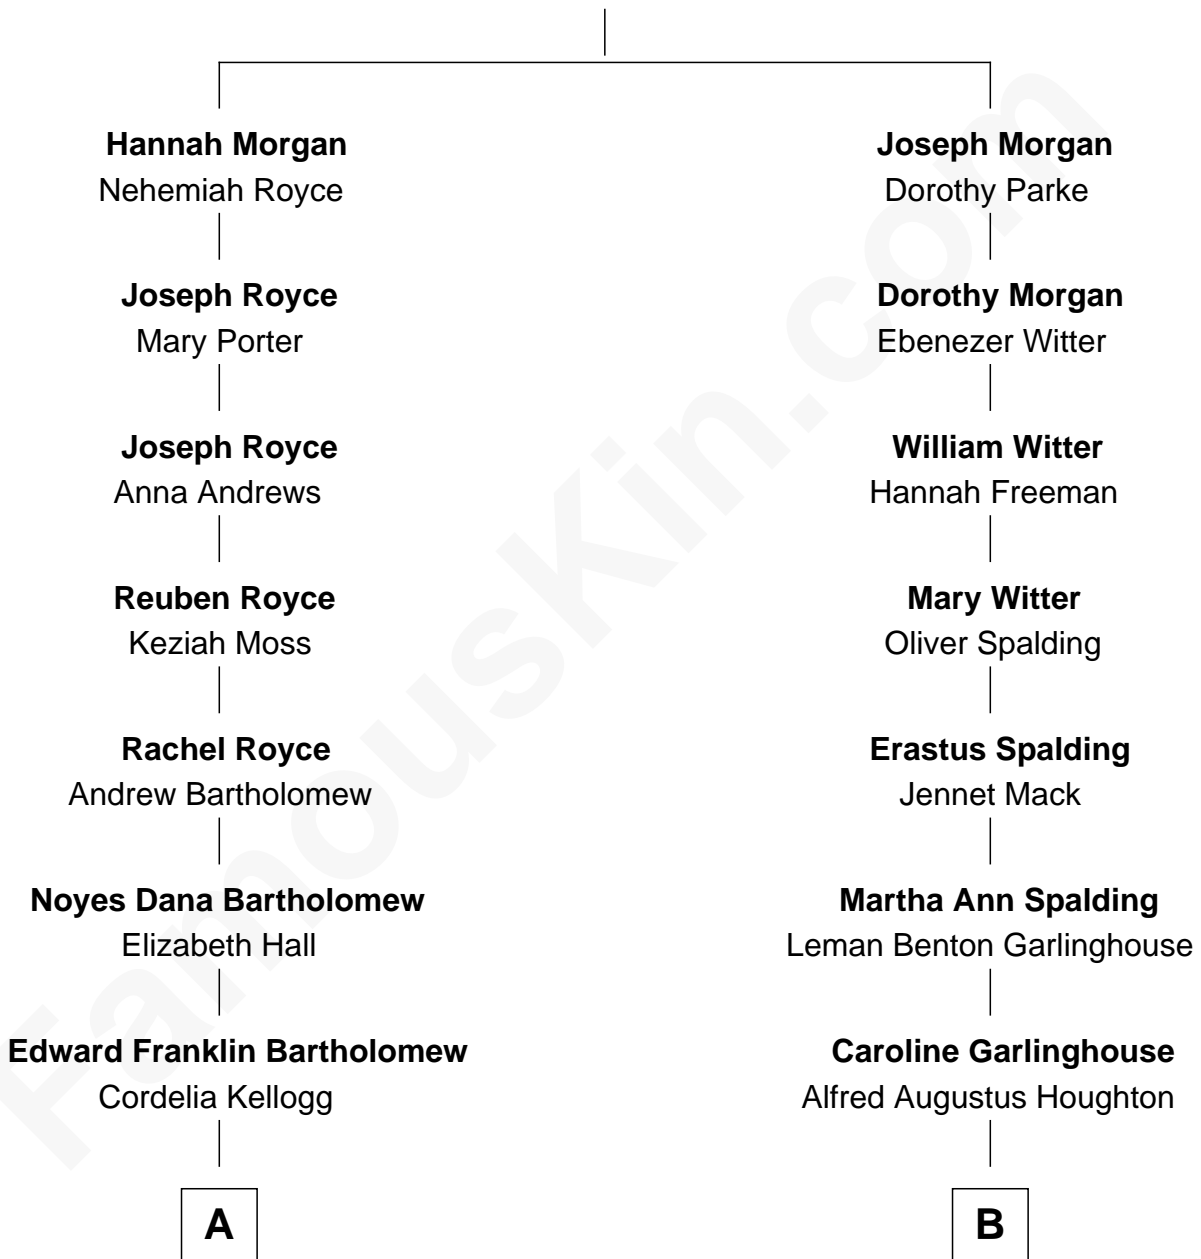

# FamousKin.com Relationship Chart of

**Clint Eastwood**

*TV & Film Actor and Director*

8th cousin 2 times removed of

**Katharine Hepburn**

*Movie Actress*

**James Morgan**

Margery Hill

FamousKin.com