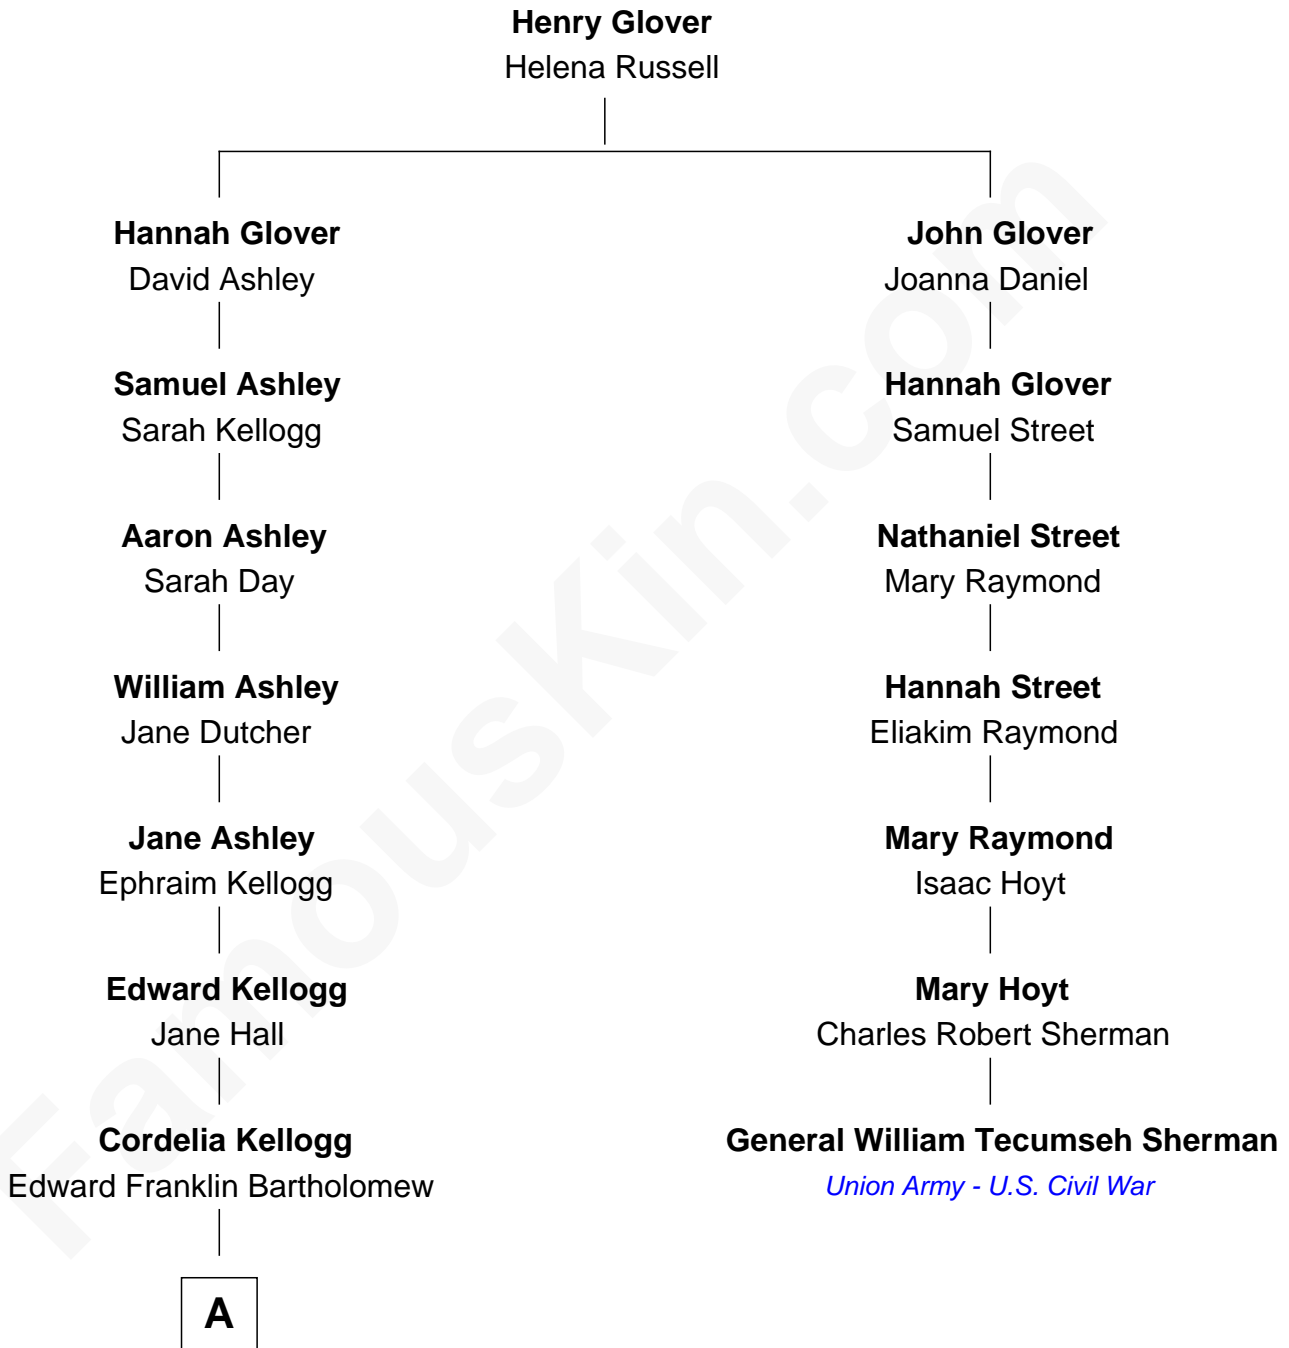

FamousKin.com

Relationship Chart of

Clint Eastwood

TV & Film Actor and Director

6th cousin 4 times removed of

General William Tecumseh Sherman

Union Army - U.S. Civil War

A

—
Sophia Aurelia Bartholomew

Charles Claude Runner

—
Waldo Errol Runner

Virginia May McClanahan

—
Margaret Ruth Runner

Clinton Eastwood

—
Clint Eastwood

TV & Film Actor and Director