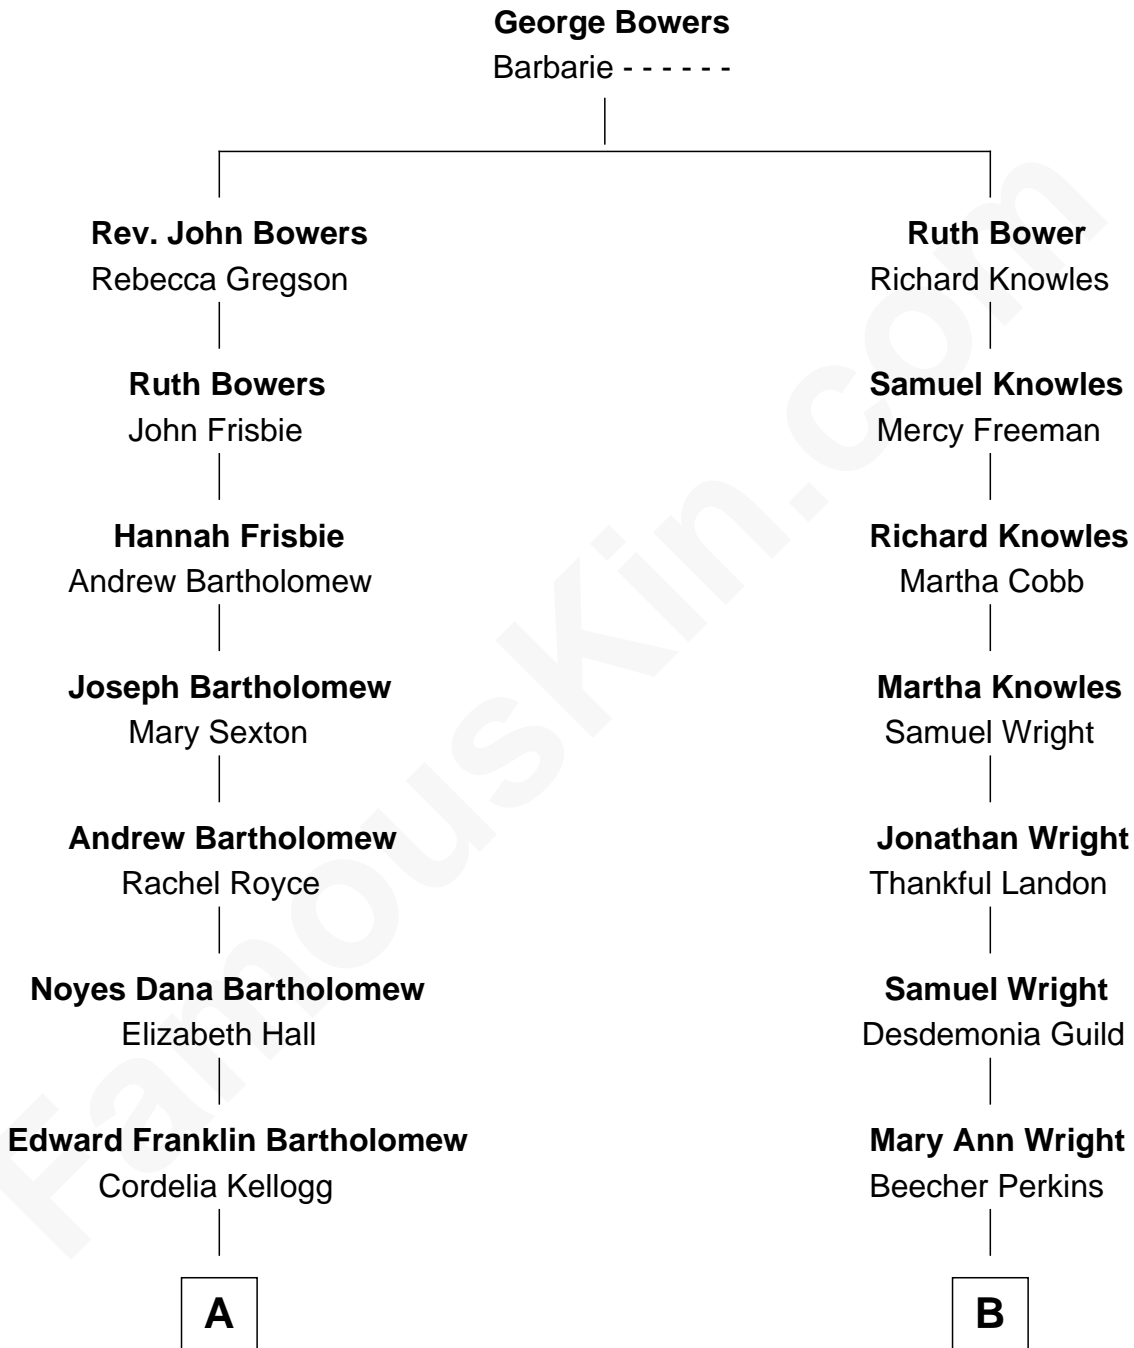

FamousKin.com

Relationship Chart of

Clint Eastwood

TV & Film Actor and Director

10th cousin 2 times removed of

Thomas Sadoski

Stage, TV and Movie Actor

A

Sophia Aurelia Bartholomew

Charles Claude Runner

Waldo Errol Runner

Virginia May McClanahan

Margaret Ruth Runner

Clinton Eastwood

Clint Eastwood

TV & Film Actor and Director