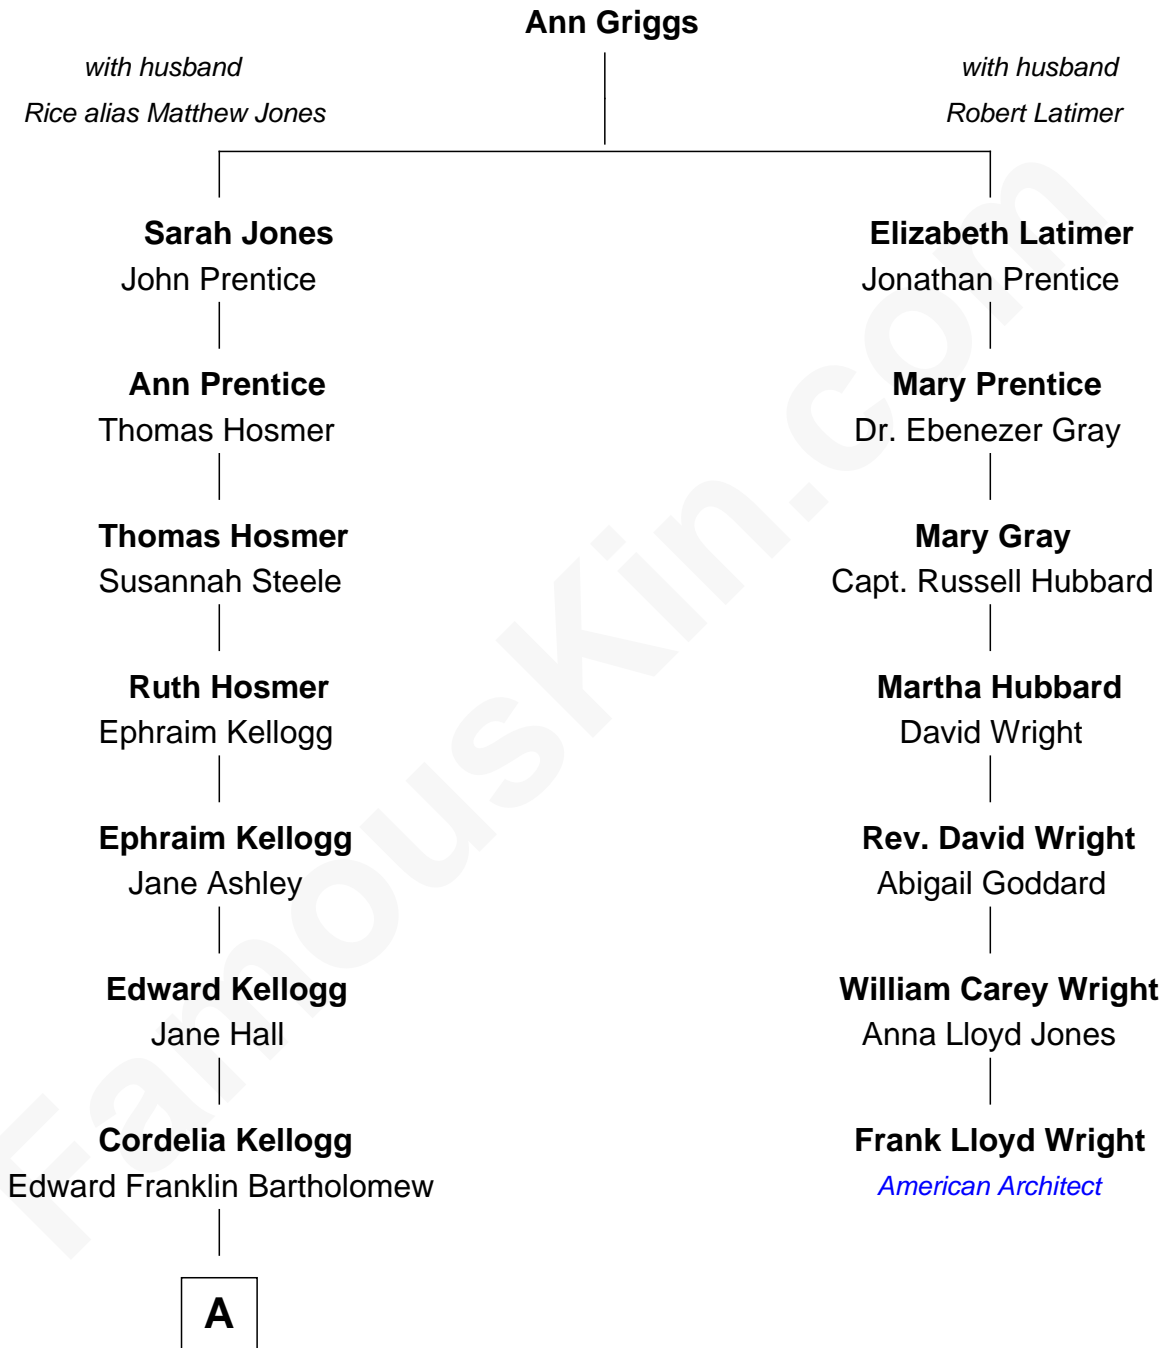

# FamousKin.com Relationship Chart of

**Clint Eastwood**

*TV & Film Actor and Director*

6th cousin 4 times removed of

**Frank Lloyd Wright**

*American Architect*

**A**

—  
**Sophia Aurelia Bartholomew**

Charles Claude Runner

—  
**Waldo Errol Runner**

Virginia May McClanahan

—  
**Margaret Ruth Runner**

Clinton Eastwood

—  
**Clint Eastwood**

*TV & Film Actor and Director*

FamousKin.com