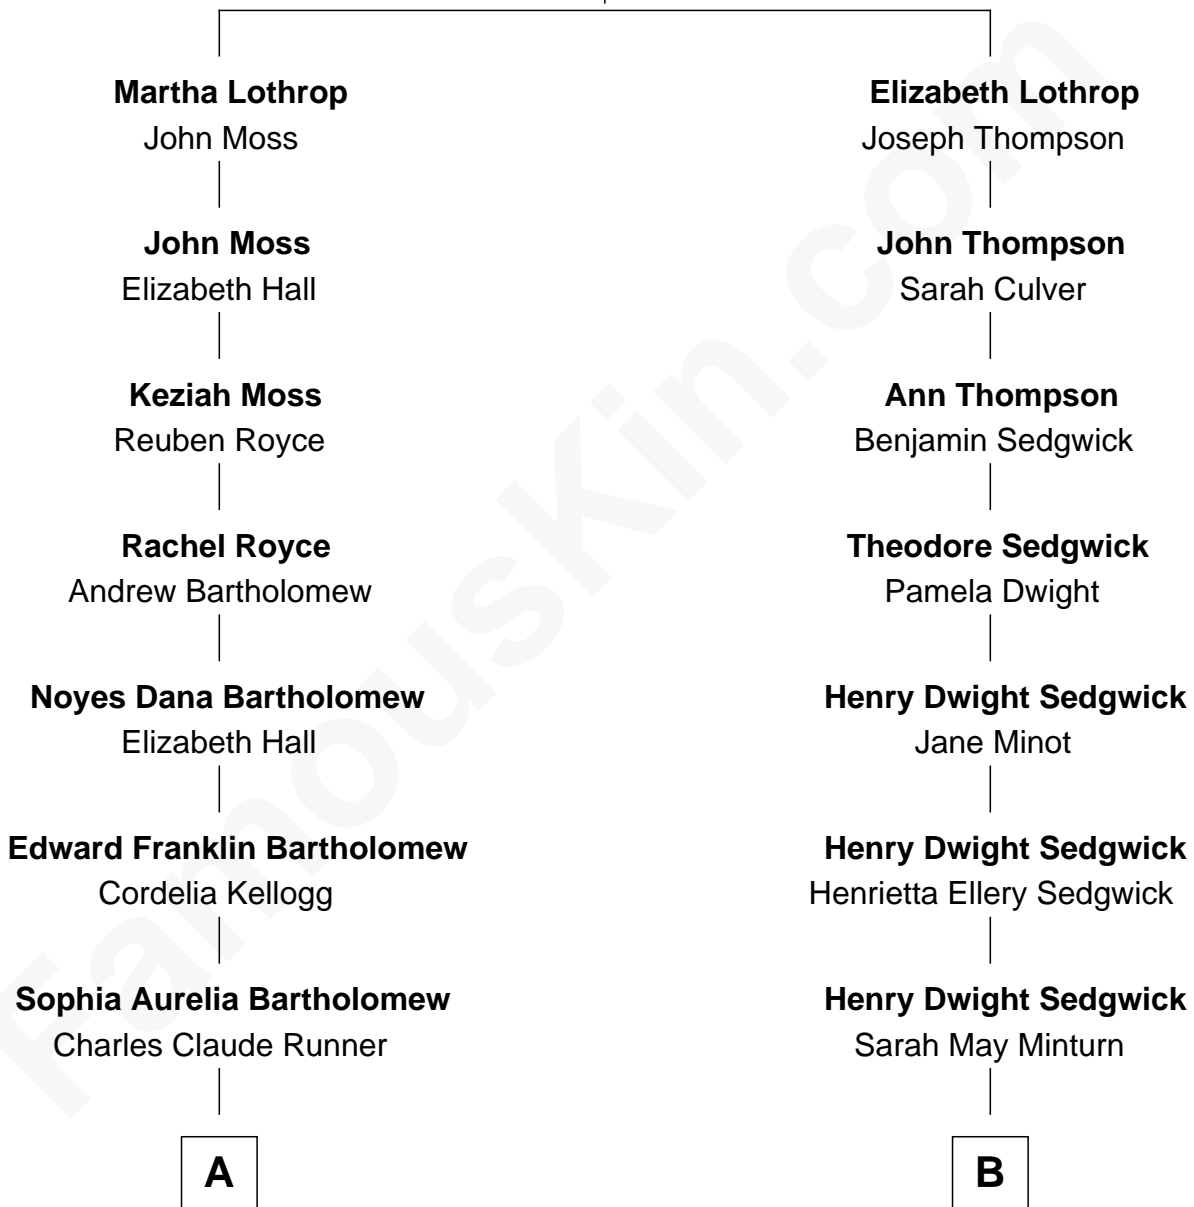

FamousKin.com

Relationship Chart of

Clint Eastwood

TV & Film Actor and Director

9th cousin of

Kyra Sedgwick

TV and Movie Actress

Samuel Lothrop
Elizabeth Scudder

FamousKin.com