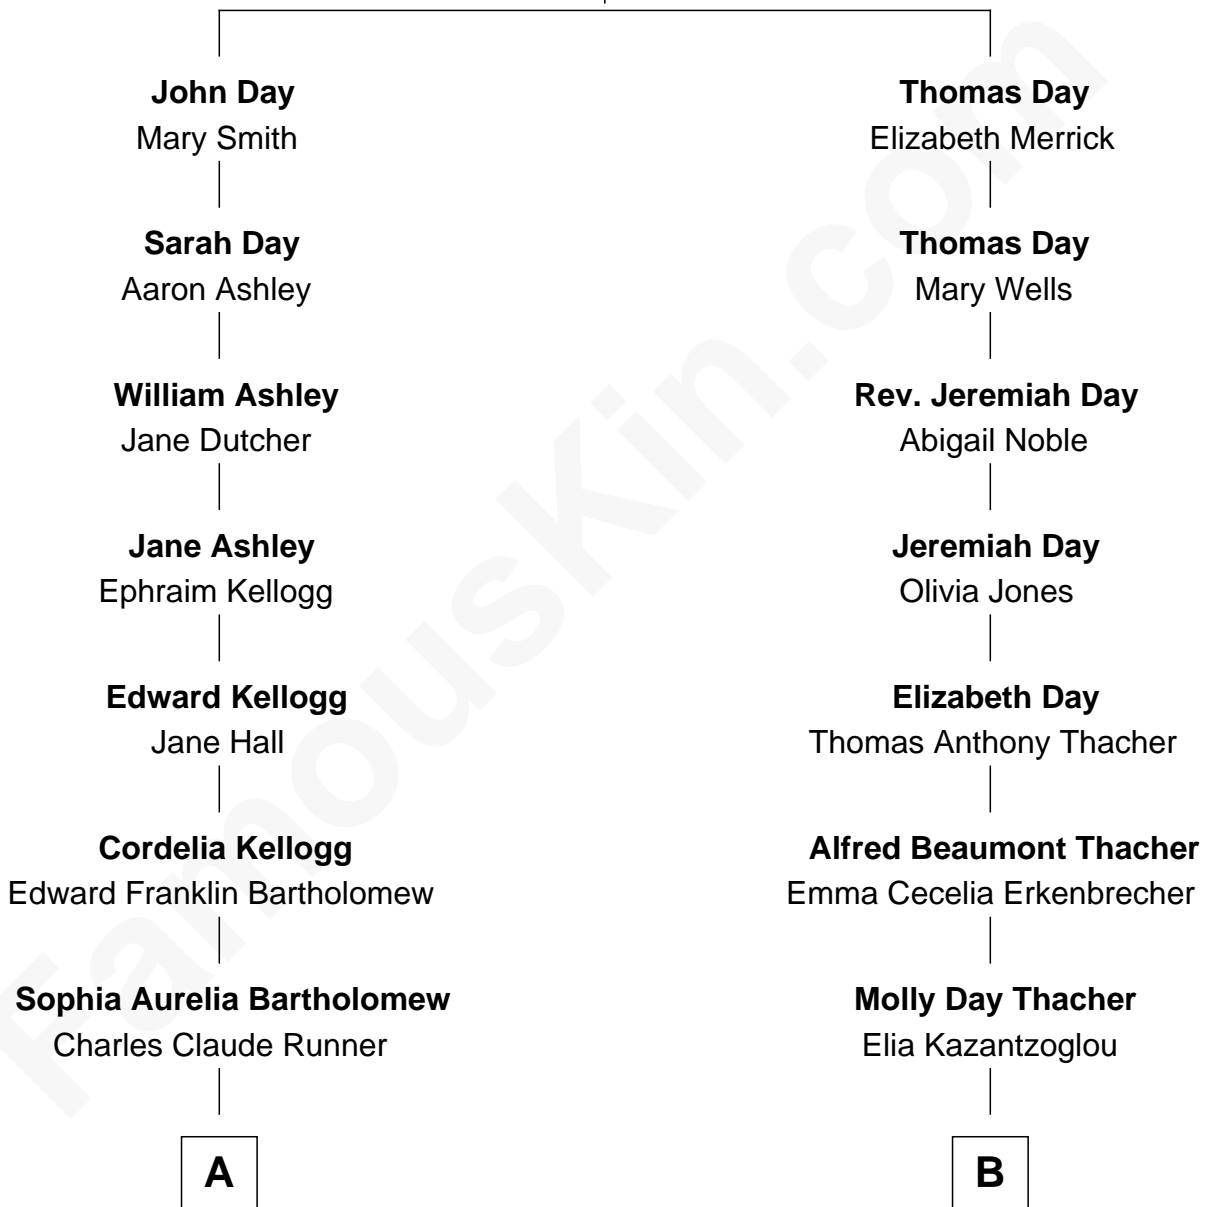

## Relationship Chart of

### Clint Eastwood

*TV & Film Actor and Director*

8th cousin 1 time removed of

### Zoe Kazan

*TV, Movie and Stage Actress*

**Thomas Day**  
Sarah Cooper

FamousKin.com