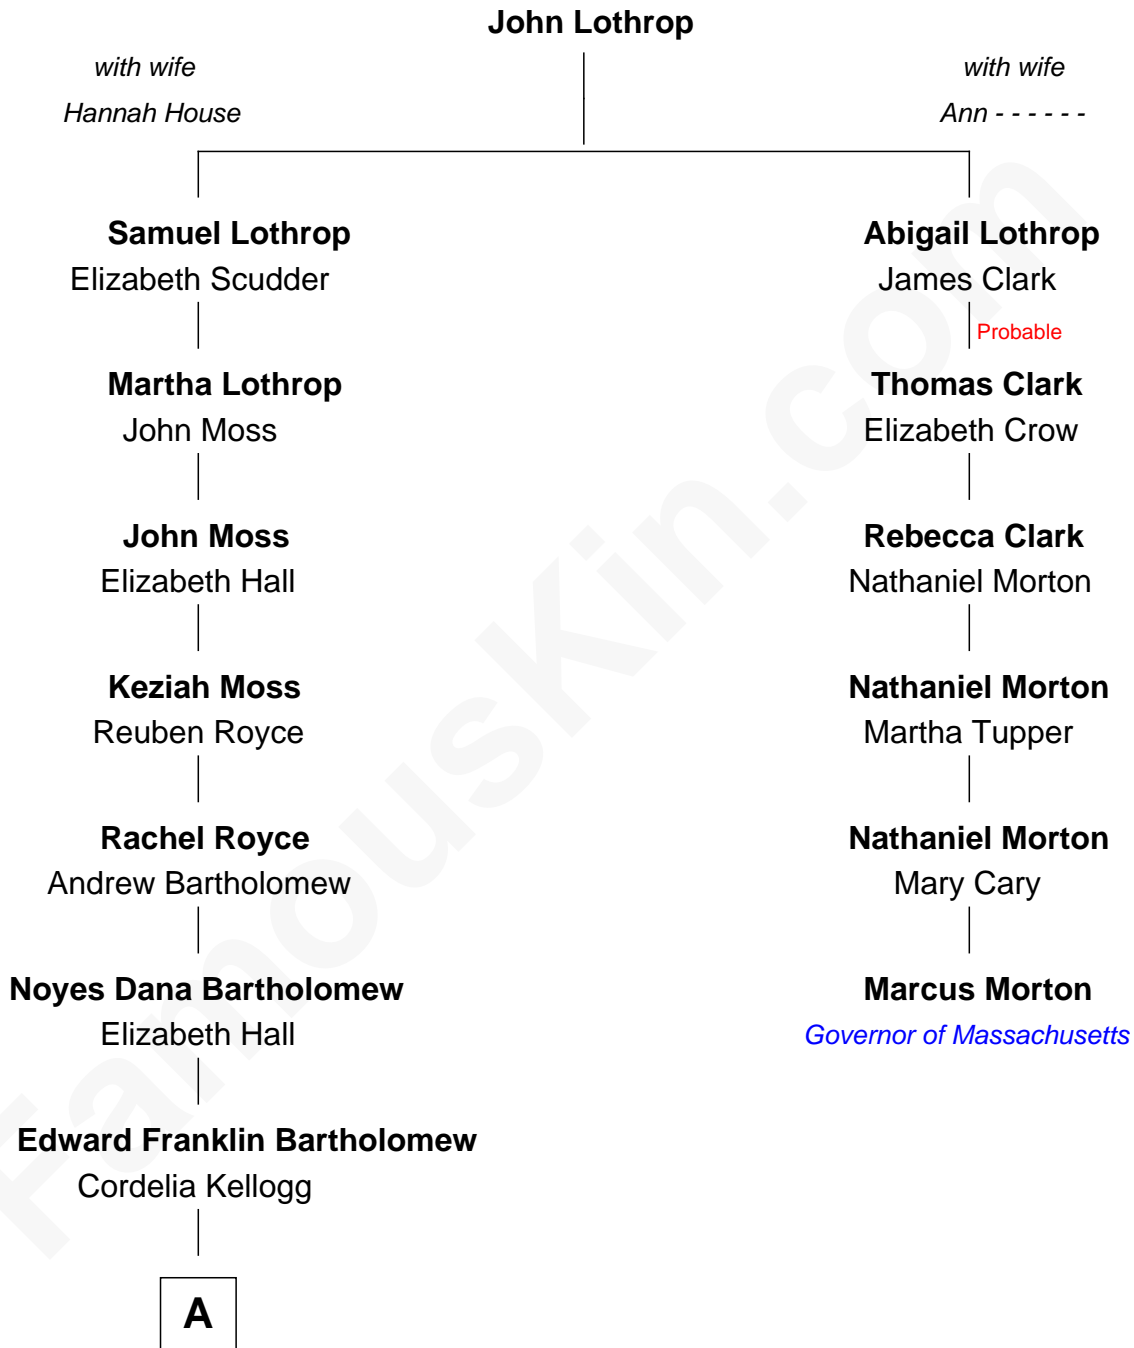

FamousKin.com

Relationship Chart of

Clint Eastwood

TV & Film Actor and Director

5th cousin 5 times removed of

Marcus Morton

16th and 18th Governor of Massachusetts

A

—
Sophia Aurelia Bartholomew

Charles Claude Runner

—
Waldo Errol Runner

Virginia May McClanahan

—
Margaret Ruth Runner

Clinton Eastwood

—
Clint Eastwood

TV & Film Actor and Director