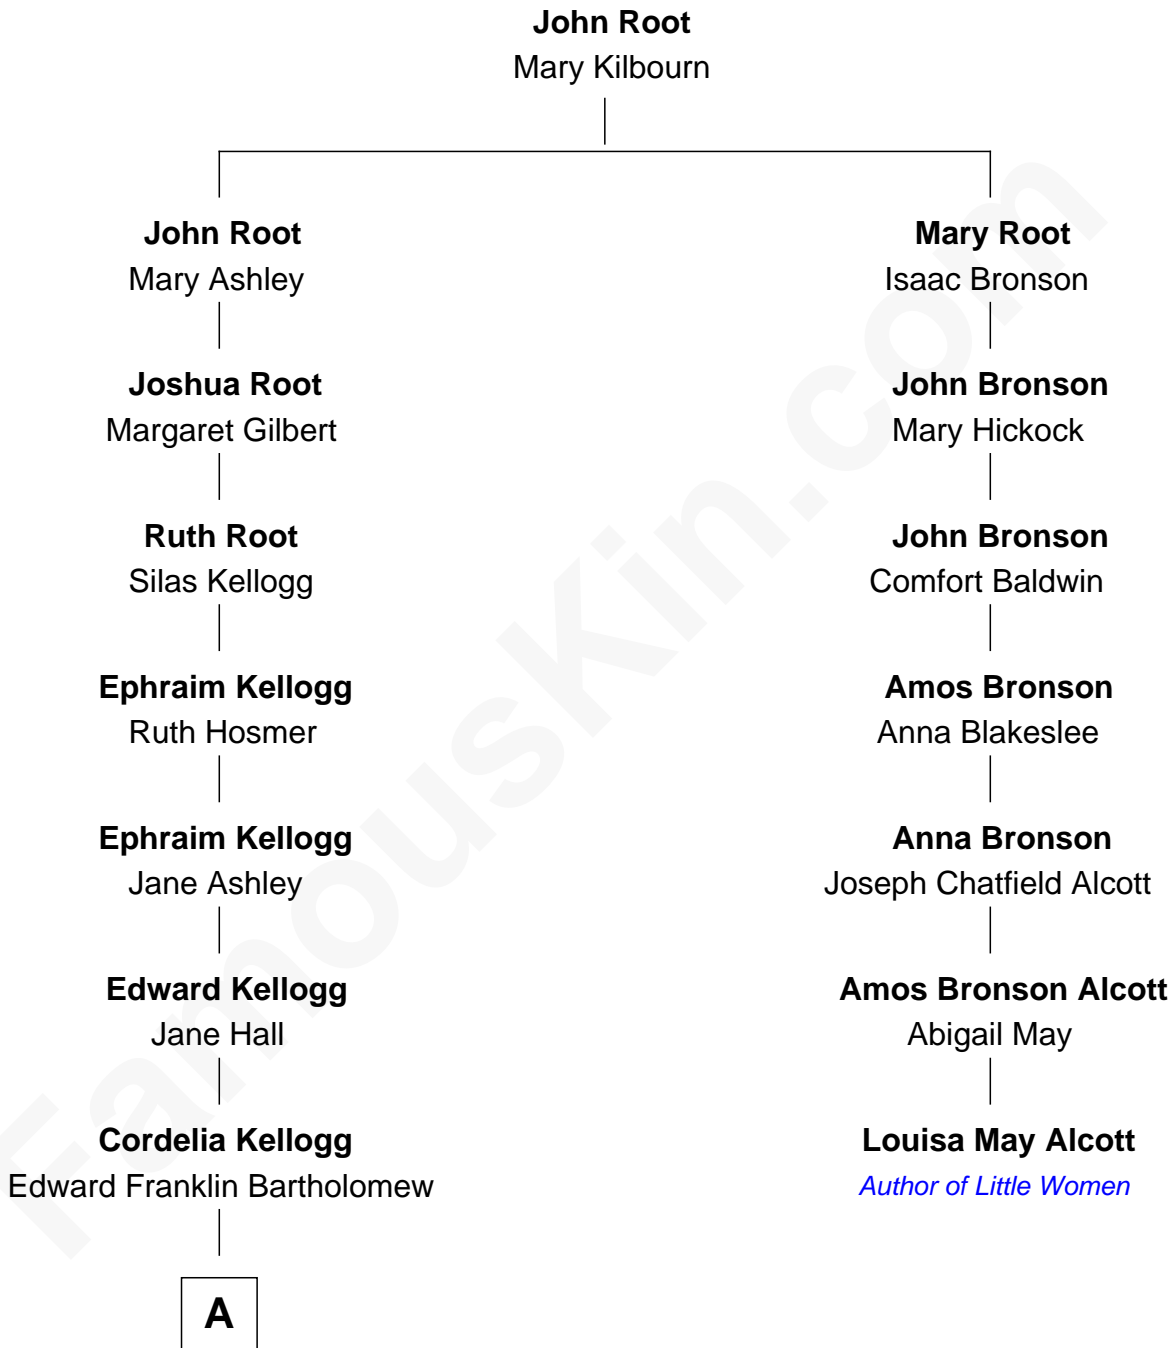

FamousKin.com Relationship Chart of

Clint Eastwood

TV & Film Actor and Director

6th cousin 4 times removed of

Louisa May Alcott

Author of Little Women

A

—
Sophia Aurelia Bartholomew

Charles Claude Runner

—
Waldo Errol Runner

Virginia May McClanahan

—
Margaret Ruth Runner

Clinton Eastwood

—
Clint Eastwood

TV & Film Actor and Director

FamousKin.com