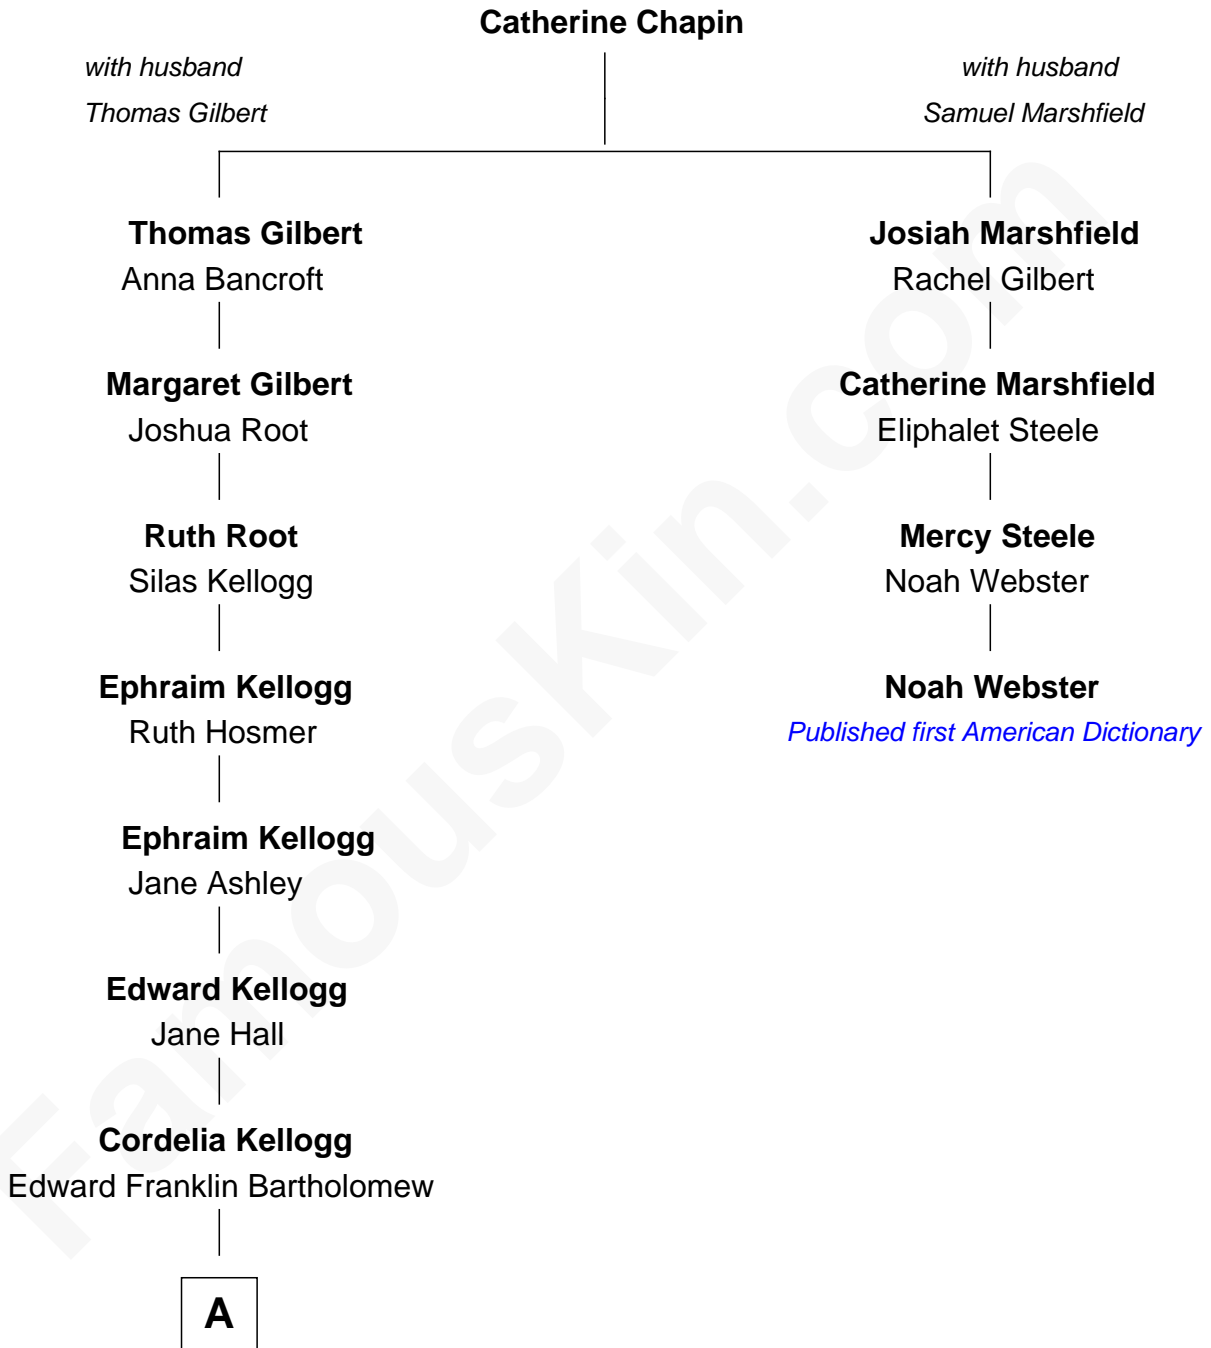

FamousKin.com Relationship Chart of

Clint Eastwood

TV & Film Actor and Director

3rd cousin 7 times removed of

Noah Webster

Published first American Dictionary

A

—
Sophia Aurelia Bartholomew

Charles Claude Runner

—
Waldo Errol Runner

Virginia May McClanahan

—
Margaret Ruth Runner

Clinton Eastwood

—
Clint Eastwood

TV & Film Actor and Director

FamousKin.com