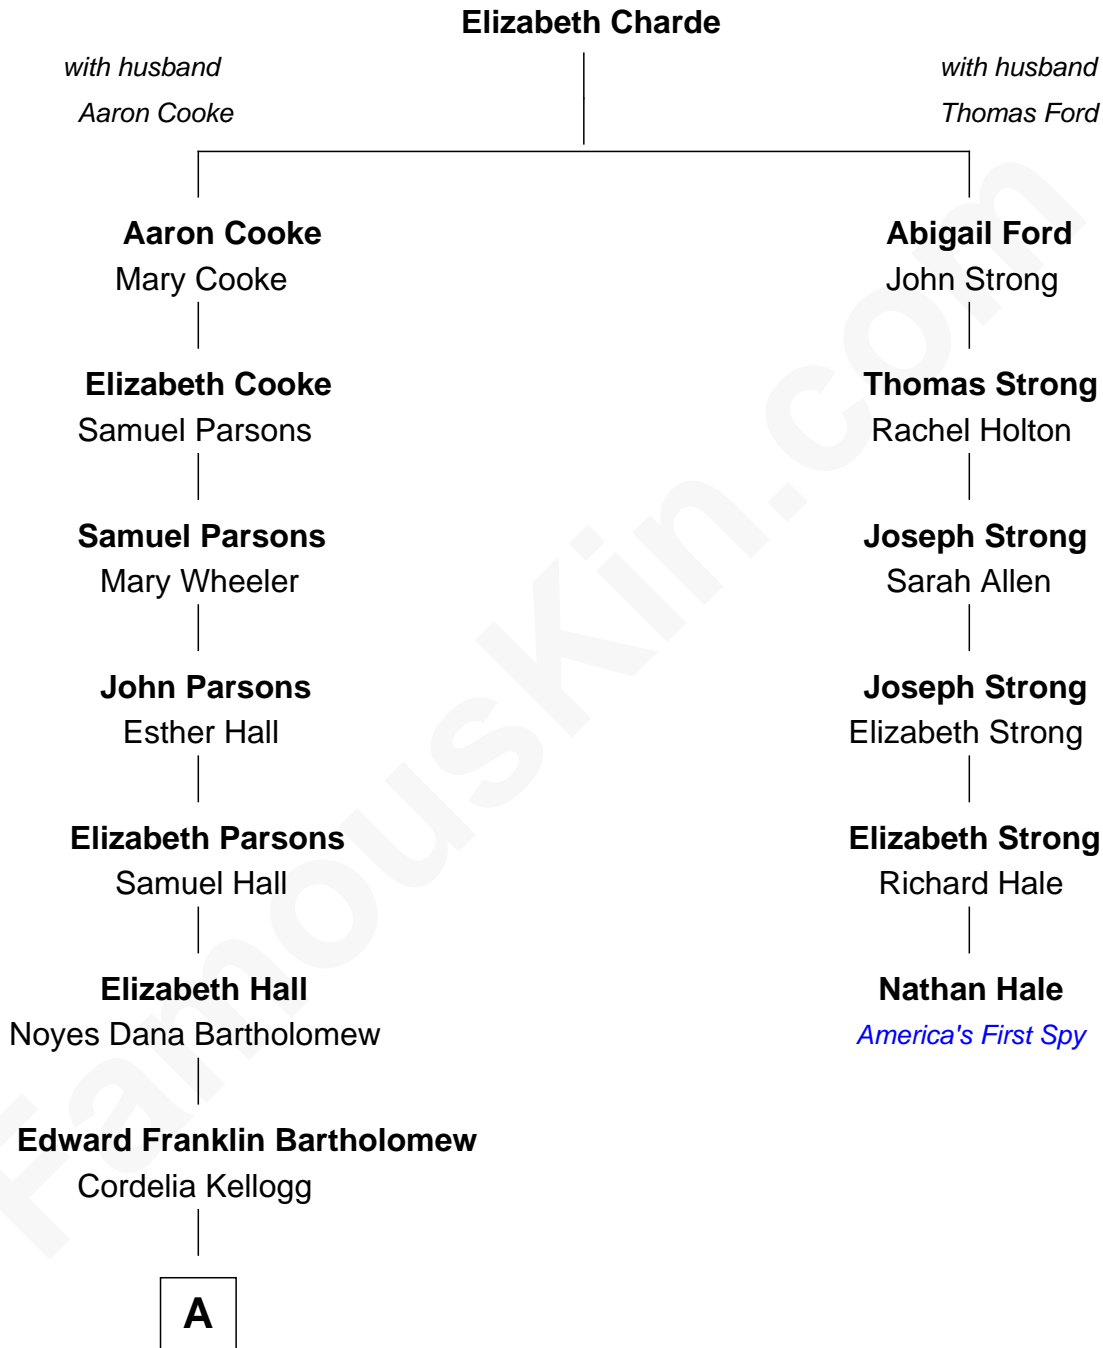

FamousKin.com

Relationship Chart of

Clint Eastwood

TV & Film Actor and Director

5th cousin 5 times removed of

Nathan Hale

America's First Spy

A

—
Sophia Aurelia Bartholomew

Charles Claude Runner

—
Waldo Errol Runner

Virginia May McClanahan

—
Margaret Ruth Runner

Clinton Eastwood

—
Clint Eastwood

TV & Film Actor and Director