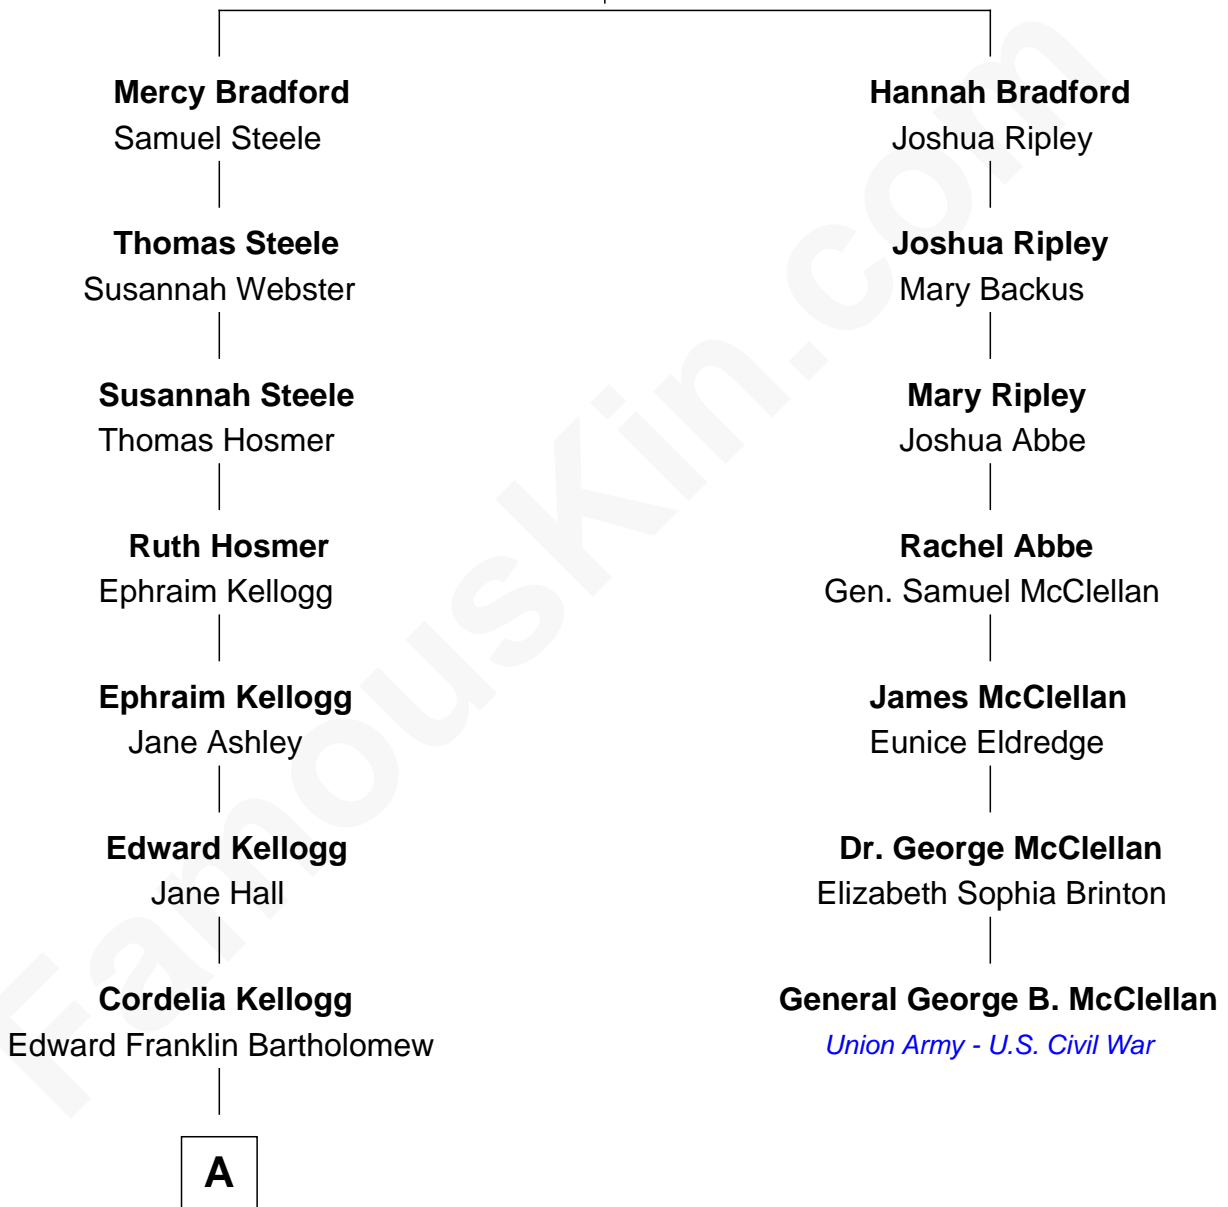

FamousKin.com

Relationship Chart of

Clint Eastwood

TV & Film Actor and Director

6th cousin 4 times removed of

General George B. McClellan

Union Army - U.S. Civil War

William Bradford

Alice Richards

A

—
Sophia Aurelia Bartholomew

Charles Claude Runner

—
Waldo Errol Runner

Virginia May McClanahan

—
Margaret Ruth Runner

Clinton Eastwood