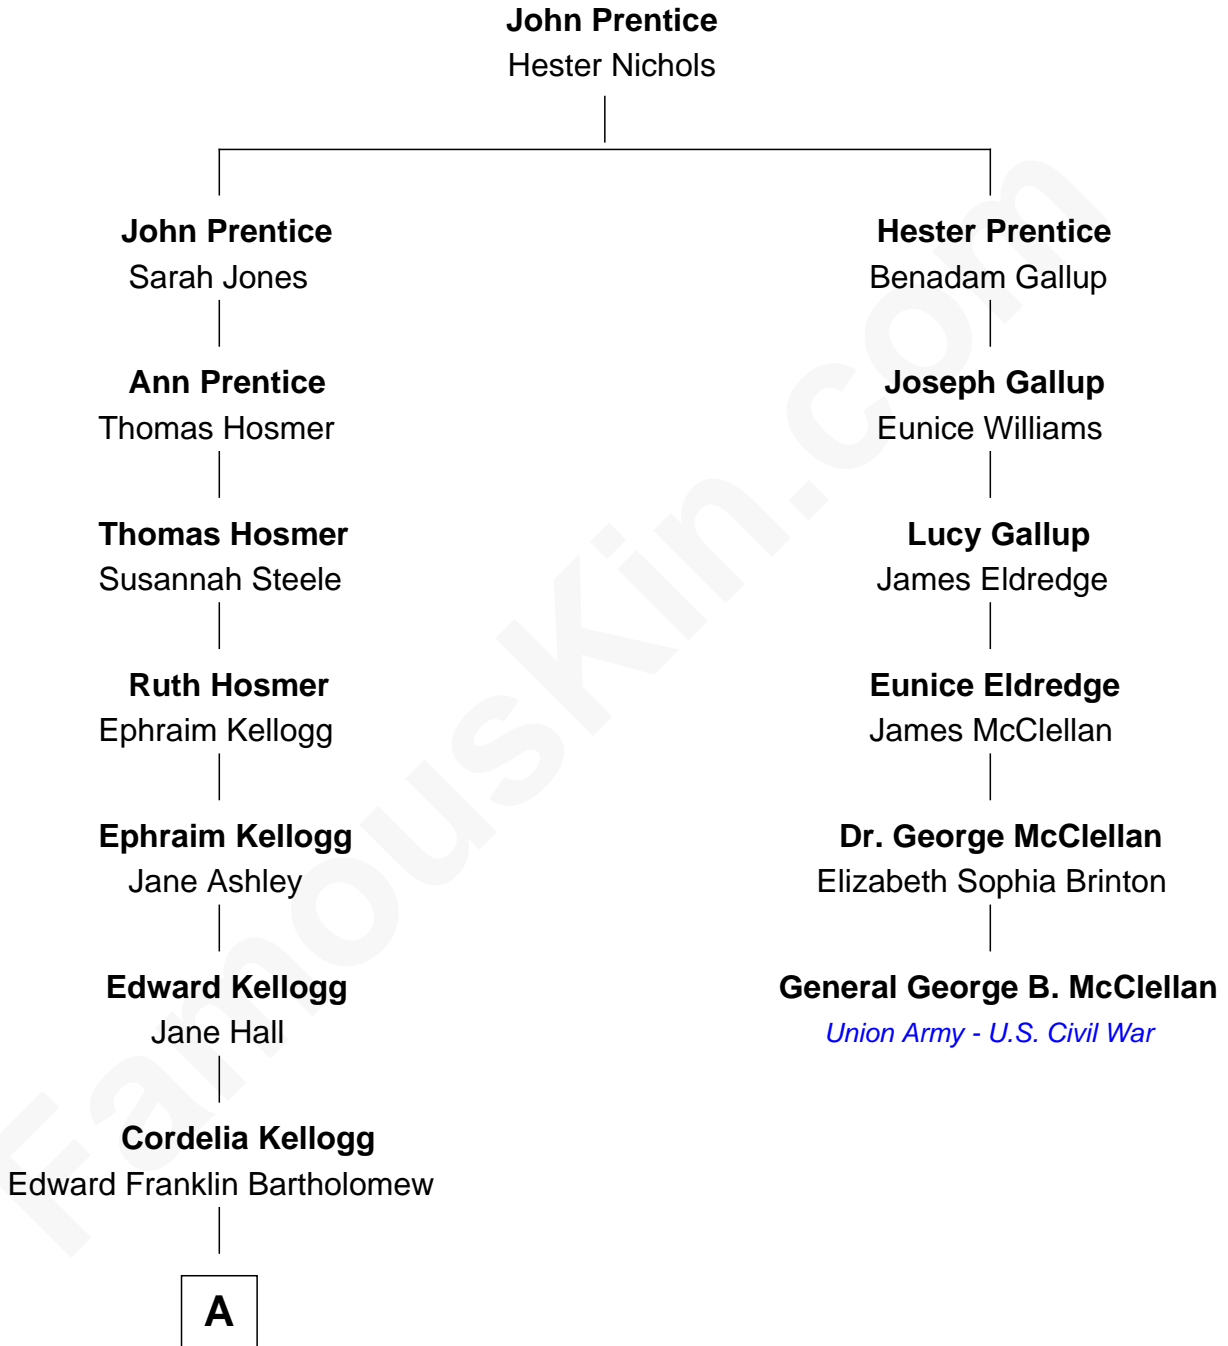

## Relationship Chart of

### Clint Eastwood

*TV & Film Actor and Director*

5th cousin 5 times removed of

### General George B. McClellan

*Union Army - U.S. Civil War*

**A**

—  
**Sophia Aurelia Bartholomew**

Charles Claude Runner

—  
**Waldo Errol Runner**

Virginia May McClanahan

—  
**Margaret Ruth Runner**