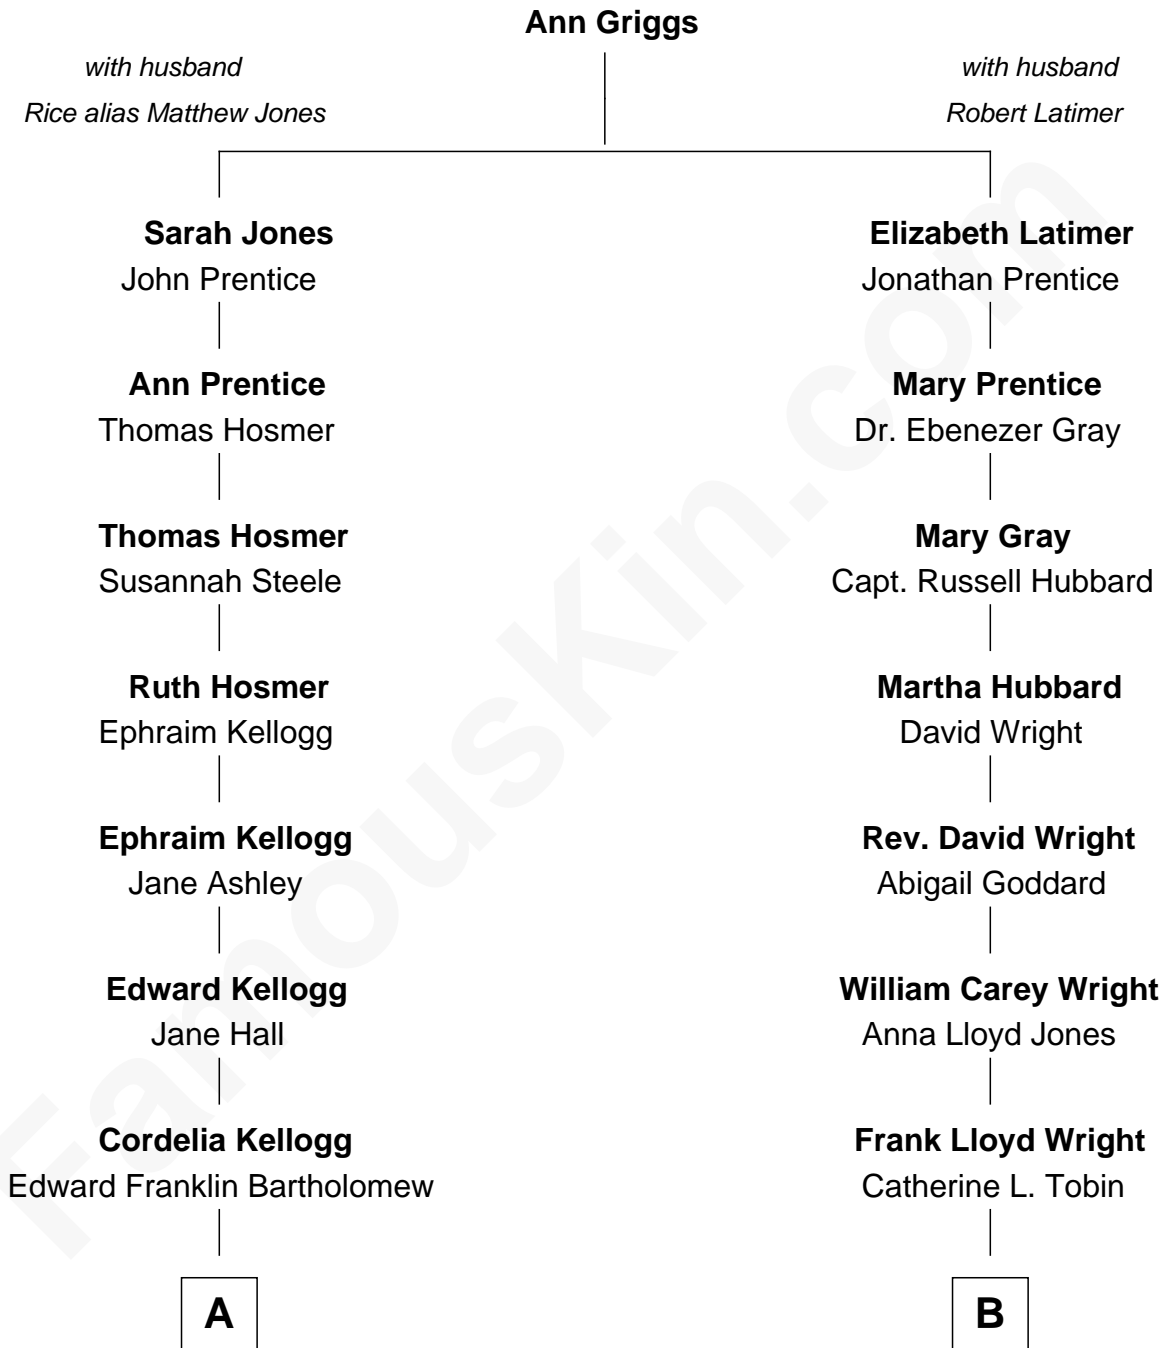

FamousKin.com

Relationship Chart of

Clint Eastwood

TV & Film Actor and Director

8th cousin 2 times removed of

Anne Baxter
Movie Actress

FamousKin.com