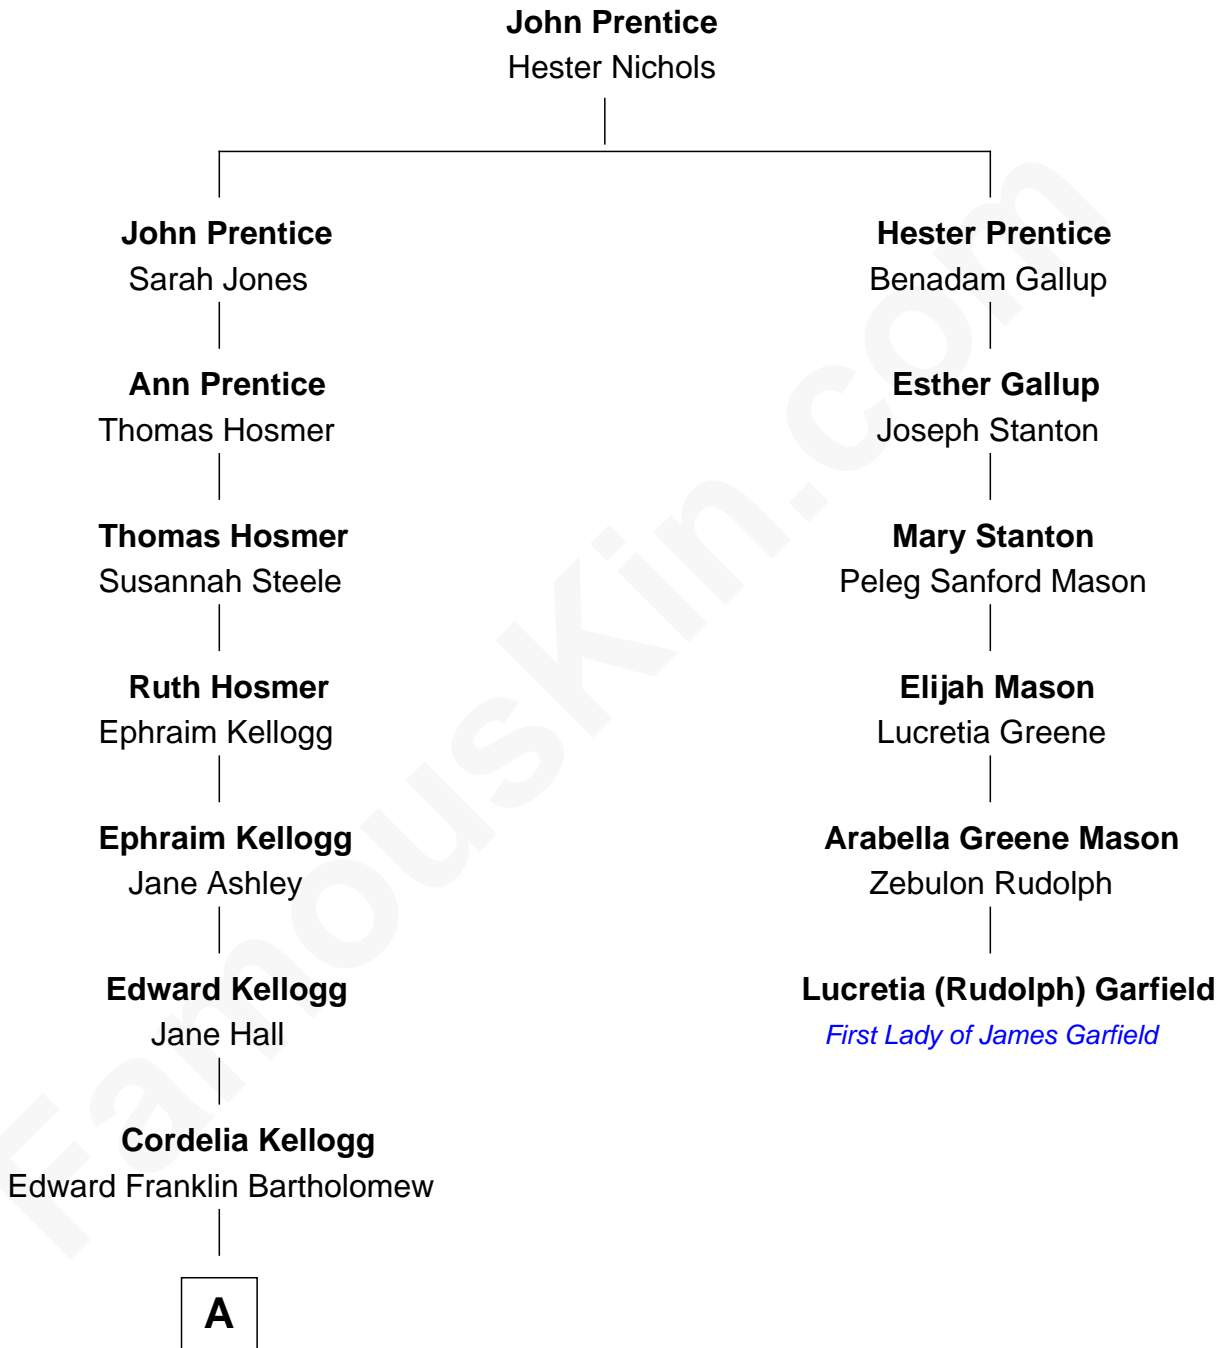

FamousKin.com

Relationship Chart of

Clint Eastwood

TV & Film Actor and Director

5th cousin 5 times removed of

Lucretia (Rudolph) Garfield

First Lady of President James Garfield

A

—
Sophia Aurelia Bartholomew

Charles Claude Runner

—
Waldo Errol Runner

Virginia May McClanahan

—
Margaret Ruth Runner

Clinton Eastwood

—
Clint Eastwood

TV & Film Actor and Director