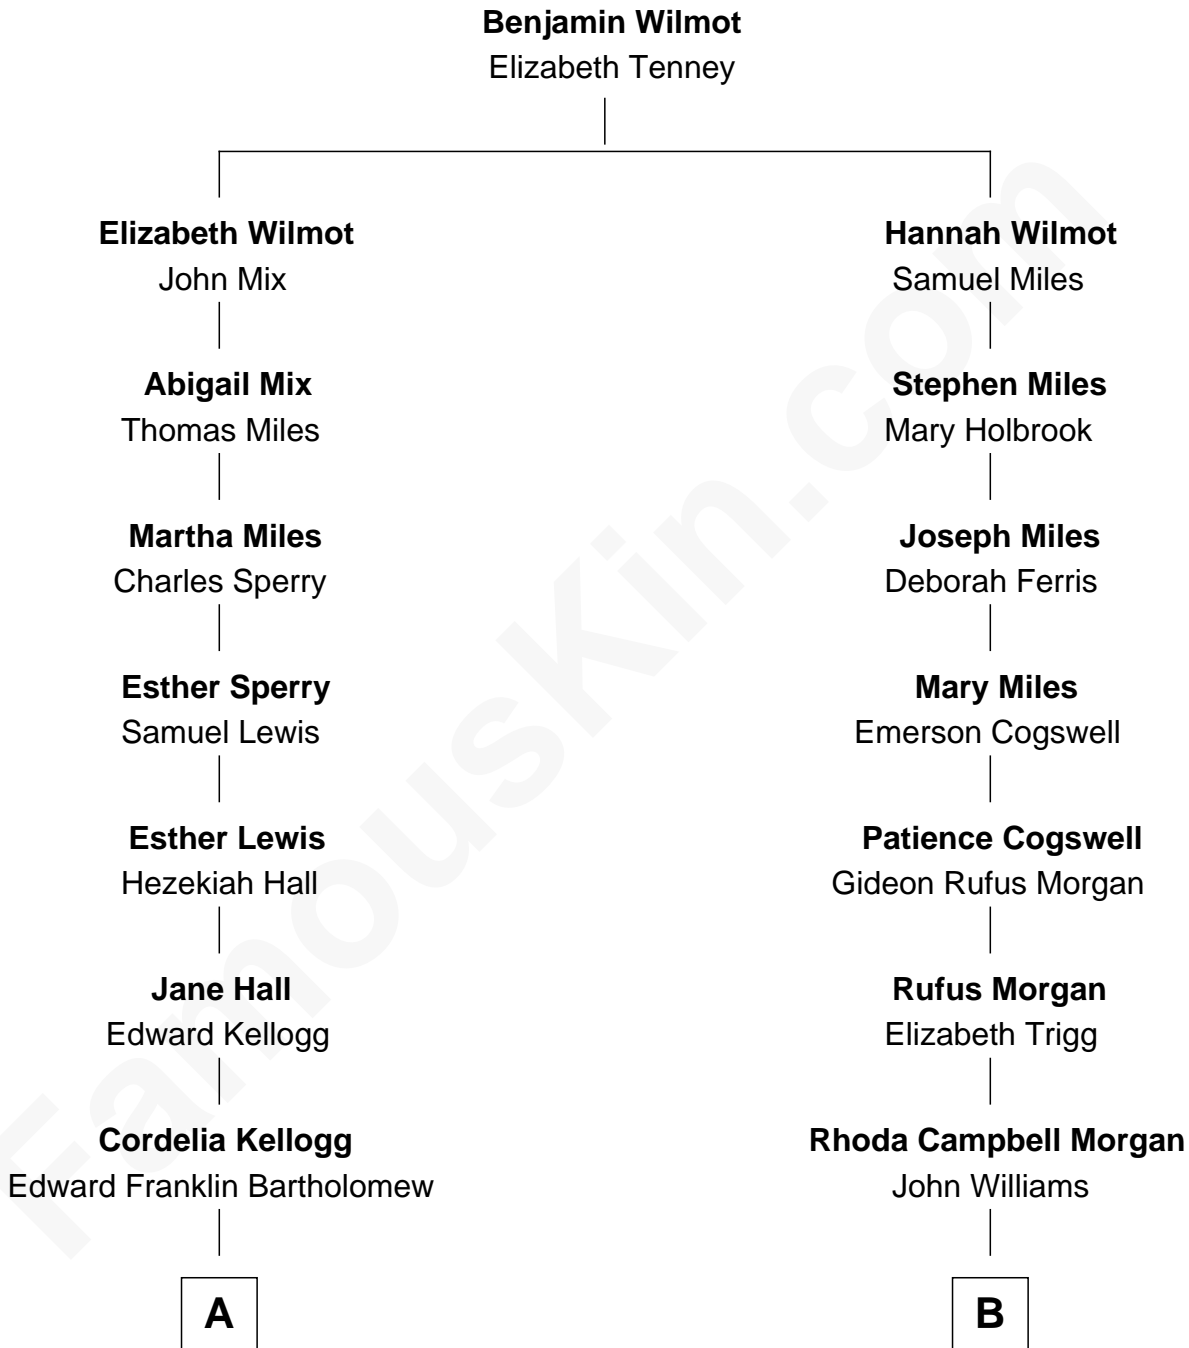

FamousKin.com

Relationship Chart of

Clint Eastwood

TV & Film Actor and Director

9th cousin 1 time removed of

Tennessee Williams

Author of *A Streetcar Named Desire*

A

Sophia Aurelia Bartholomew

Charles Claude Runner

Waldo Errol Runner

Virginia May McClanahan

Margaret Ruth Runner

Clinton Eastwood

Clint Eastwood

TV & Film Actor and Director