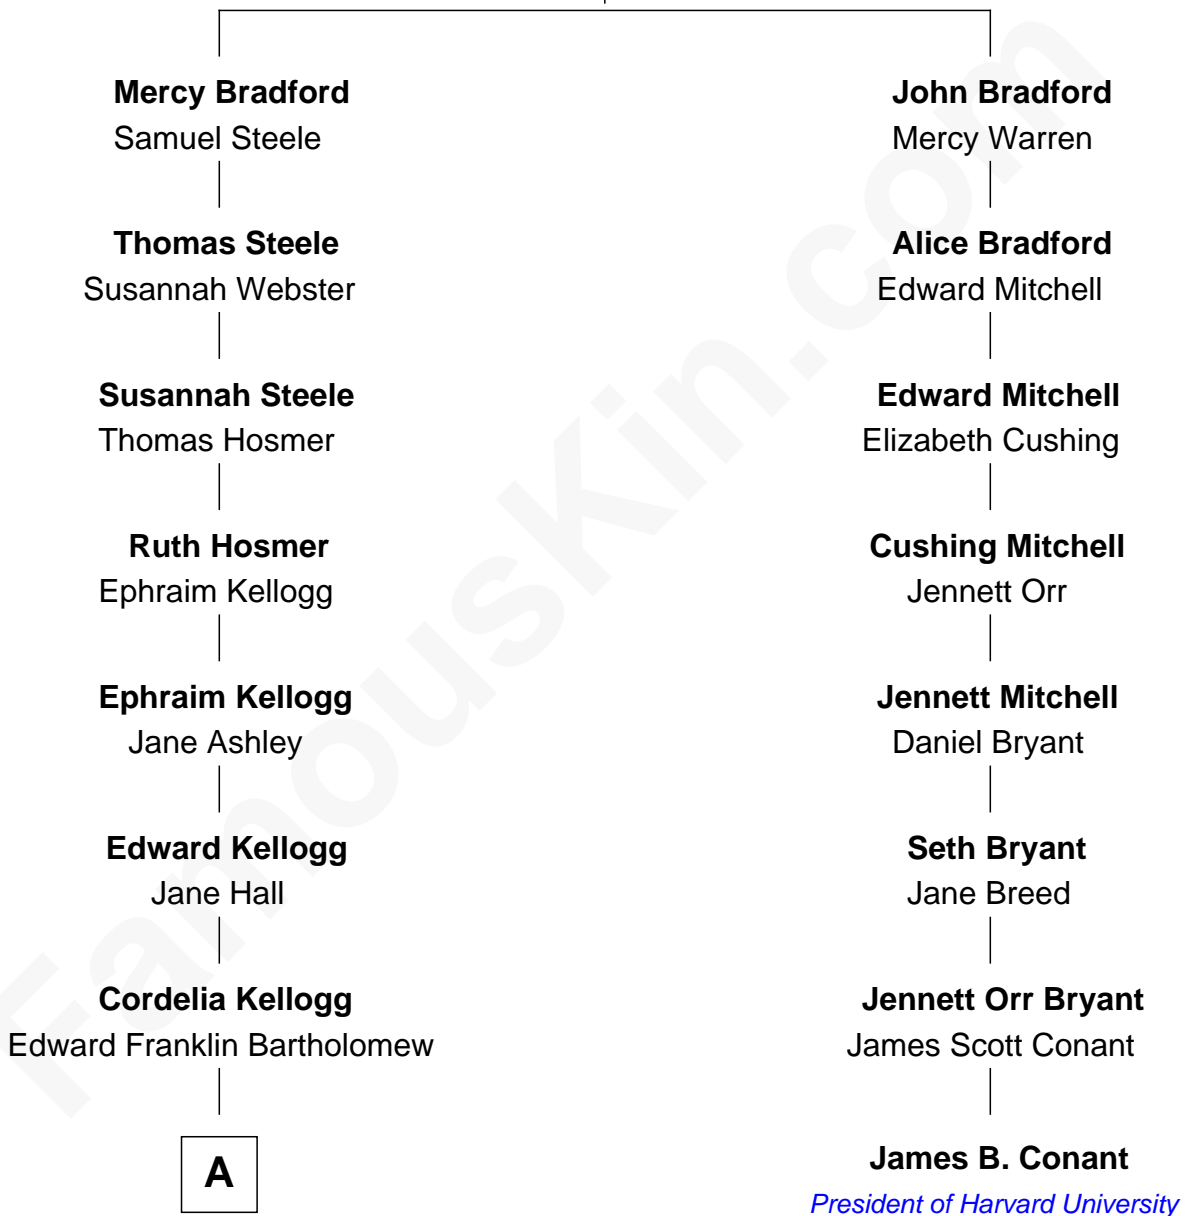

FamousKin.com Relationship Chart of

Clint Eastwood

TV & Film Actor and Director

7th cousin 3 times removed of

James B. Conant

President of Harvard University

William Bradford

Alice Richards

A

—
Sophia Aurelia Bartholomew

Charles Claude Runner

—
Waldo Errol Runner

Virginia May McClanahan

—
Margaret Ruth Runner

Clinton Eastwood

—
Clint Eastwood