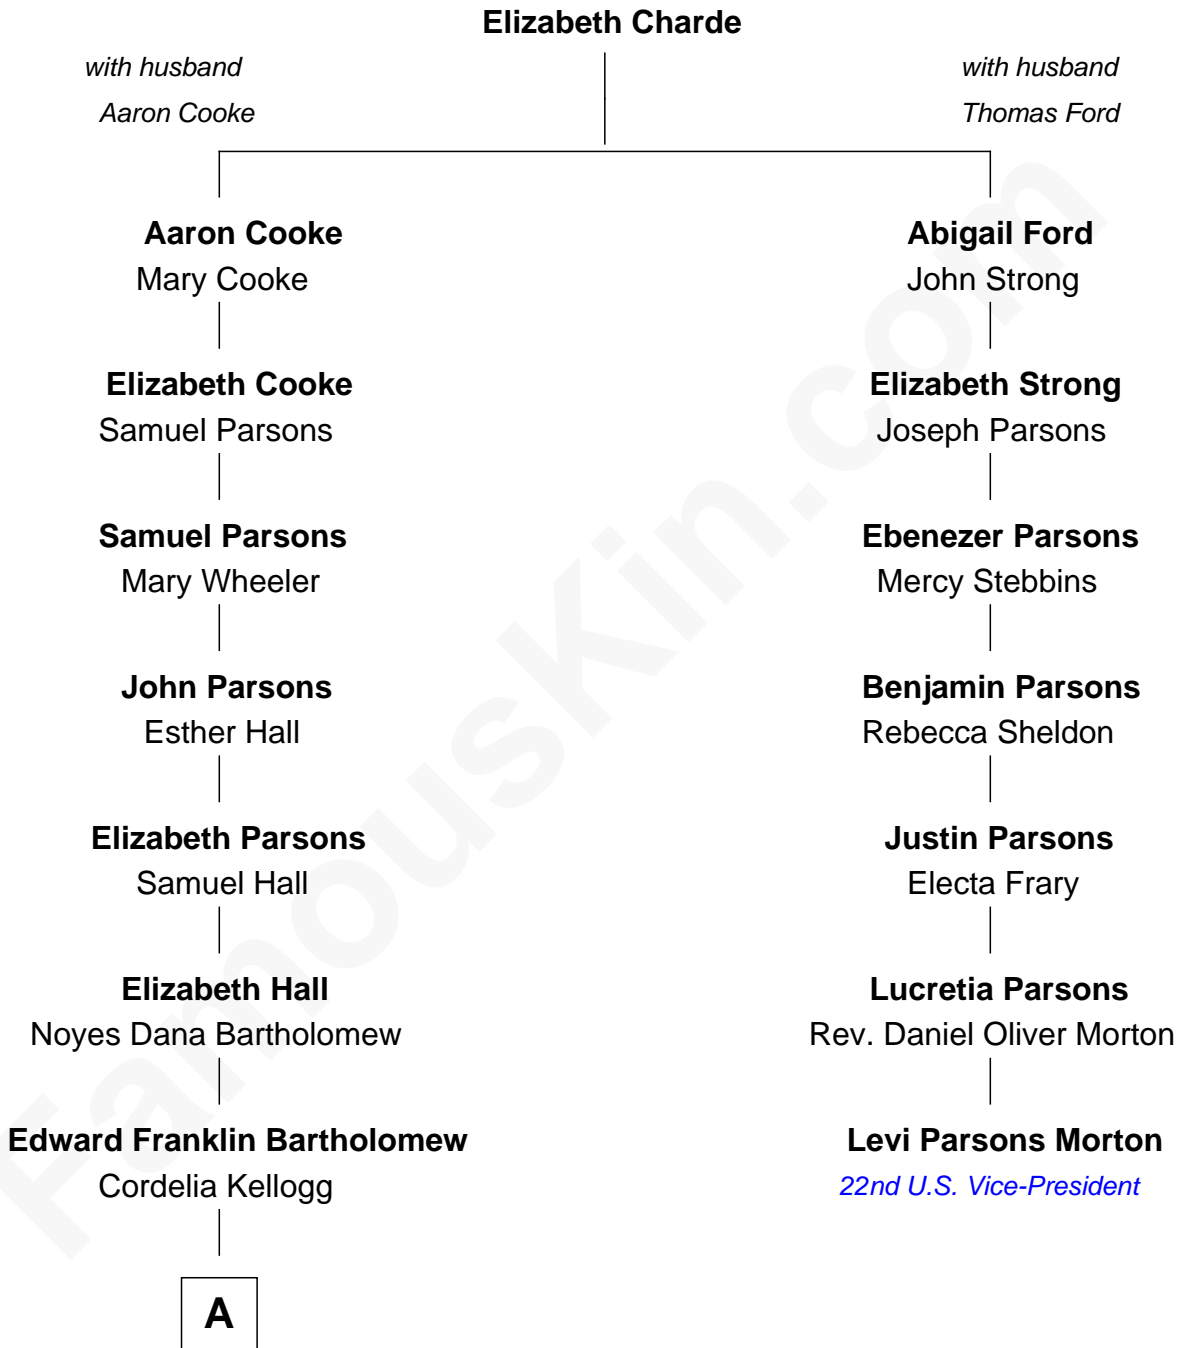

FamousKin.com

Relationship Chart of

Clint Eastwood

TV & Film Actor and Director

6th cousin 4 times removed of

Levi Parsons Morton

22nd U.S. Vice-President

A

—
Sophia Aurelia Bartholomew

Charles Claude Runner

—
Waldo Errol Runner

Virginia May McClanahan

—
Margaret Ruth Runner

Clinton Eastwood

—
Clint Eastwood

TV & Film Actor and Director