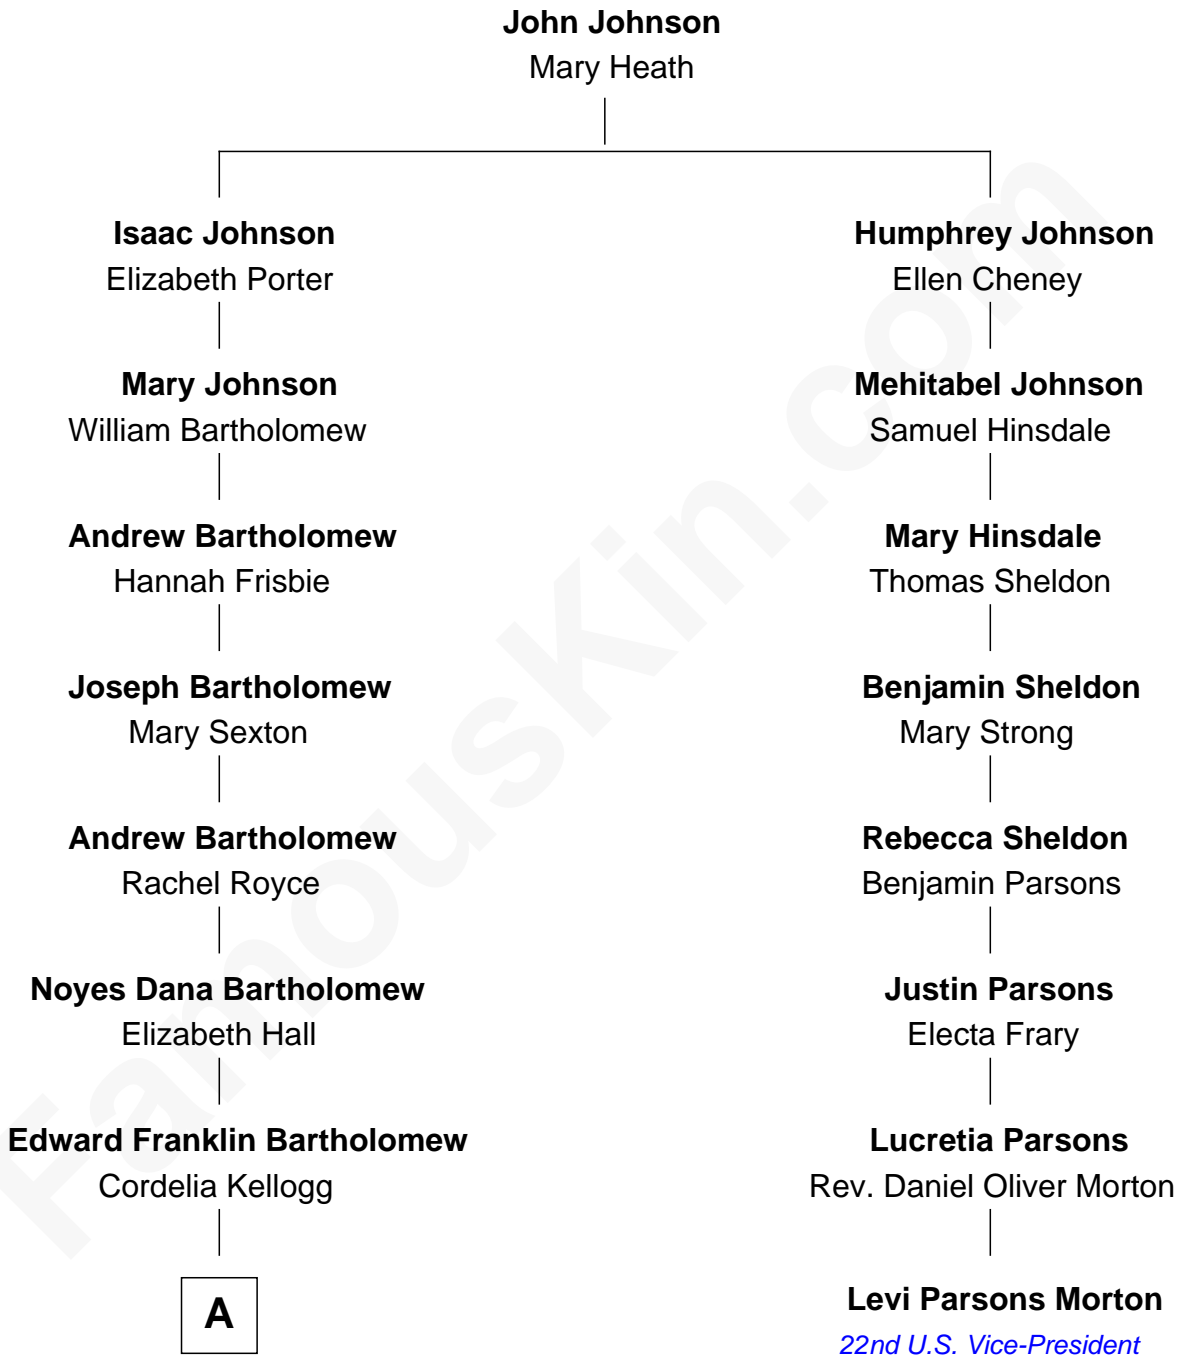

FamousKin.com

Relationship Chart of

Clint Eastwood

TV & Film Actor and Director

7th cousin 3 times removed of

Levi Parsons Morton

22nd U.S. Vice-President

A

—
Sophia Aurelia Bartholomew

Charles Claude Runner

—
Waldo Errol Runner

Virginia May McClanahan

—
Margaret Ruth Runner

Clinton Eastwood

—
Clint Eastwood

TV & Film Actor and Director