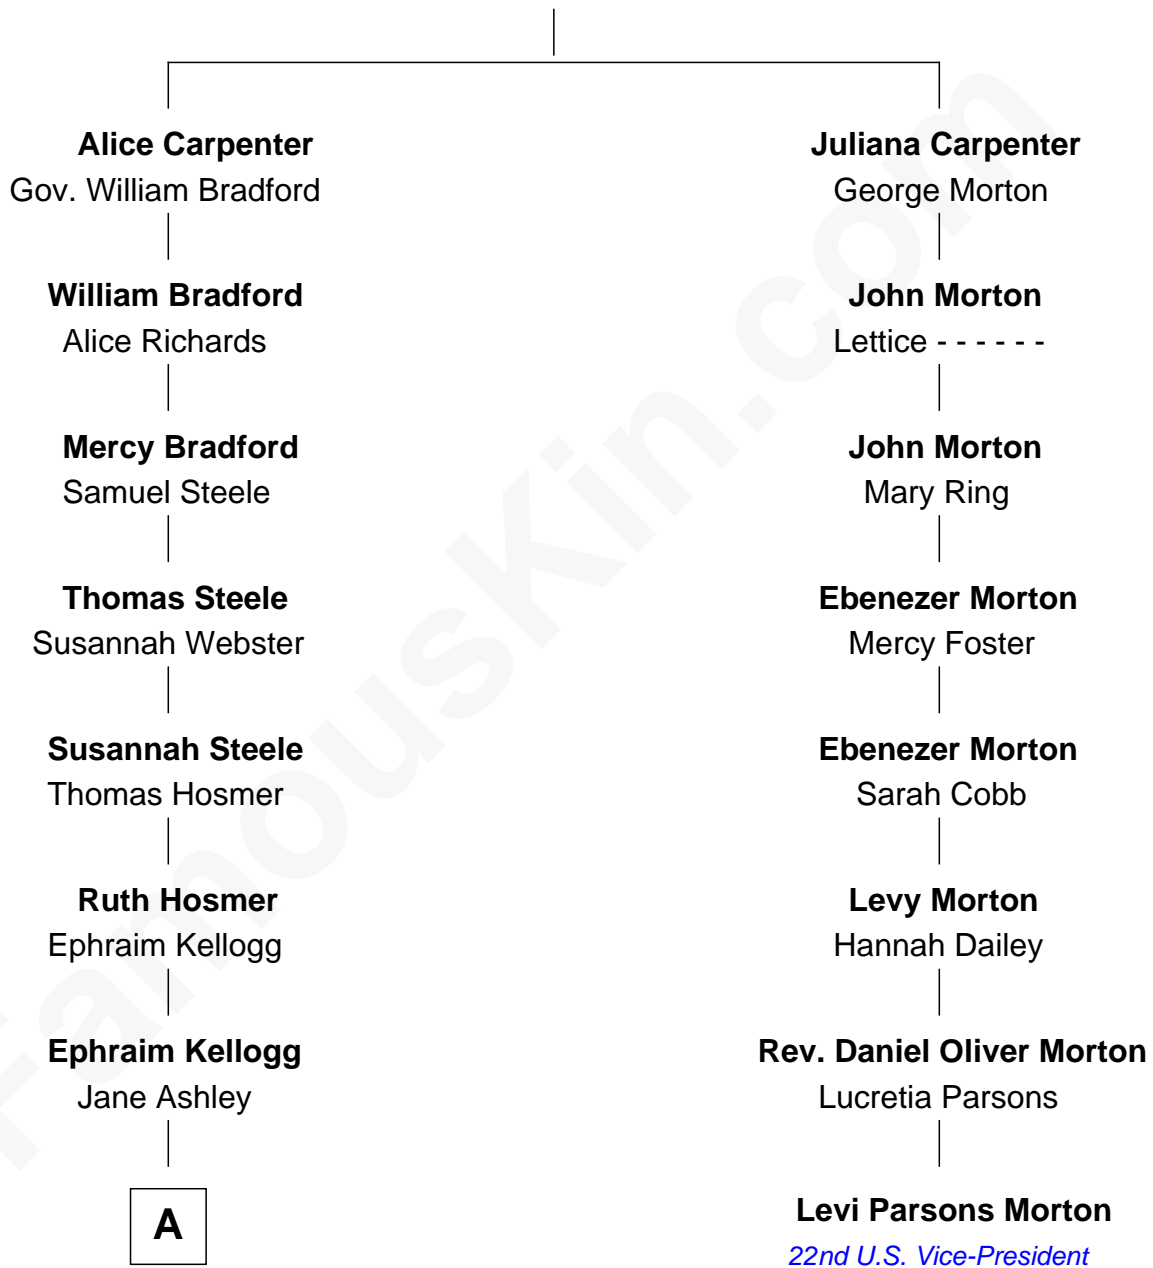

## Relationship Chart of

### Clint Eastwood

TV & Film Actor and Director

7th cousin 5 times removed of

**Levi Parsons Morton**  
22nd U.S. Vice-President

Alexander Carpenter

**A**

Edward Kellogg

Jane Hall

Cordelia Kellogg

Edward Franklin Bartholomew

Sophia Aurelia Bartholomew

Charles Claude Runner

Waldo Errol Runner

Virginia May McClanahan

Margaret Ruth Runner

Clinton Eastwood