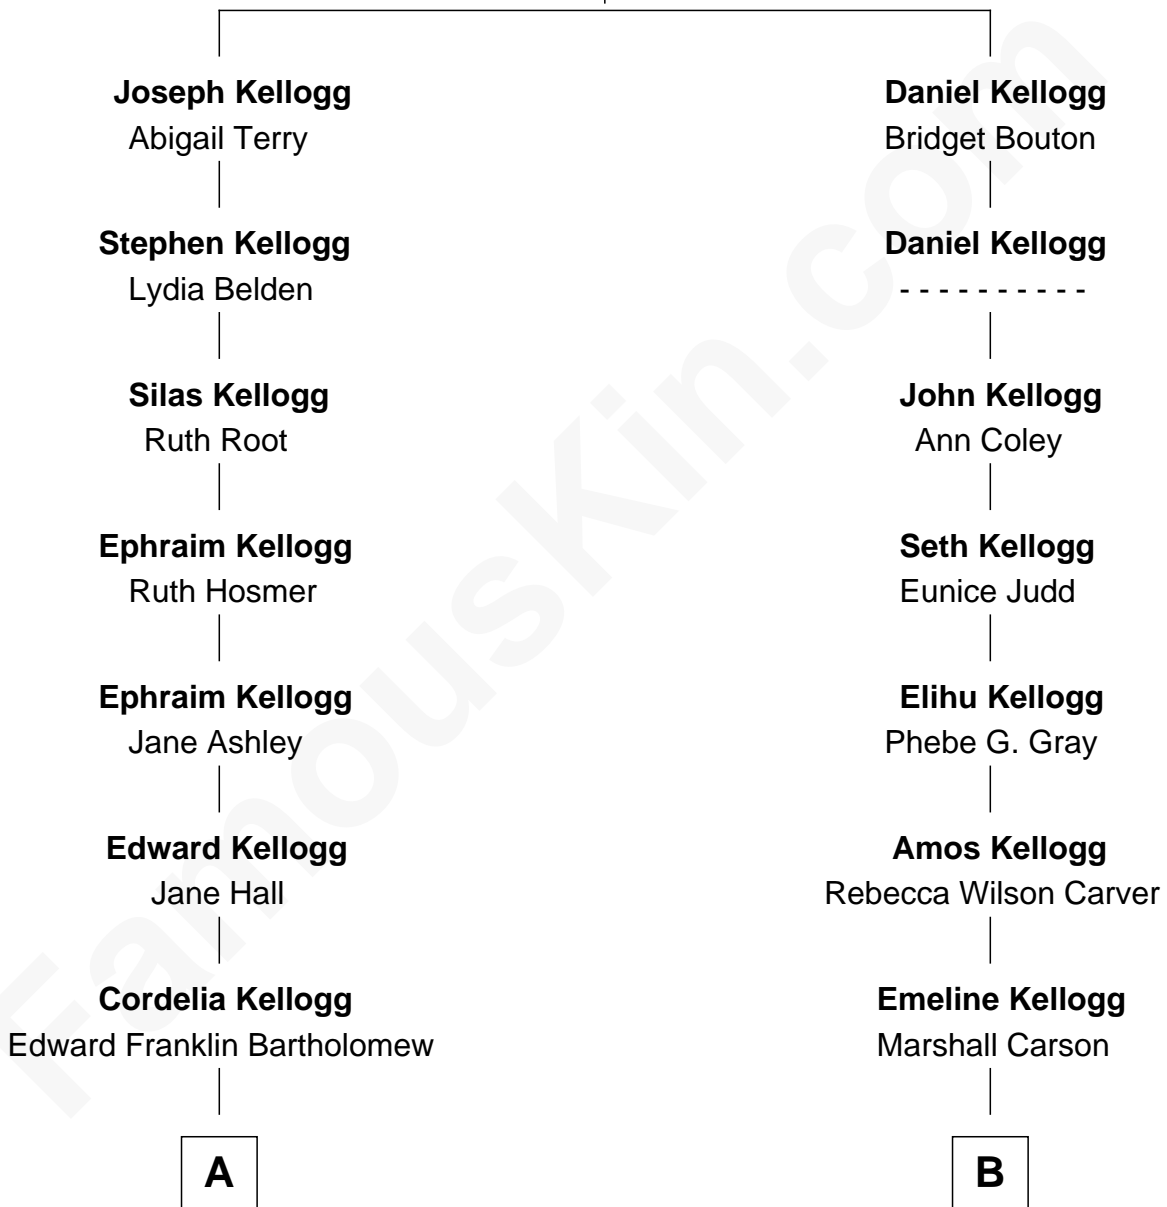

FamousKin.com Relationship Chart of

Clint Eastwood

TV & Film Actor and Director

9th cousin 1 time removed of

Johnny Carson

TV Host - "The Tonight Show"

Martyn Kellogg

Prudence Bird

FamousKin.com