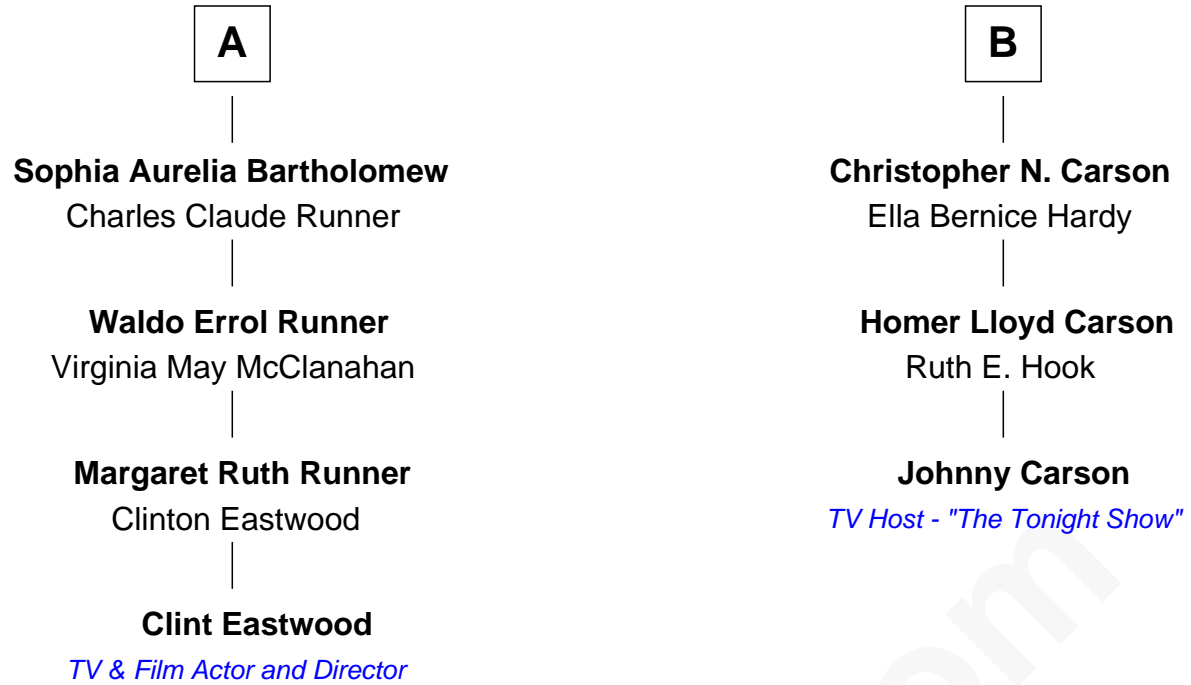

FamousKin.com Relationship Chart of

Clint Eastwood

TV & Film Actor and Director

9th cousin 1 time removed of

Johnny Carson

TV Host - "The Tonight Show"

Martyn Kellogg

Prudence Bird