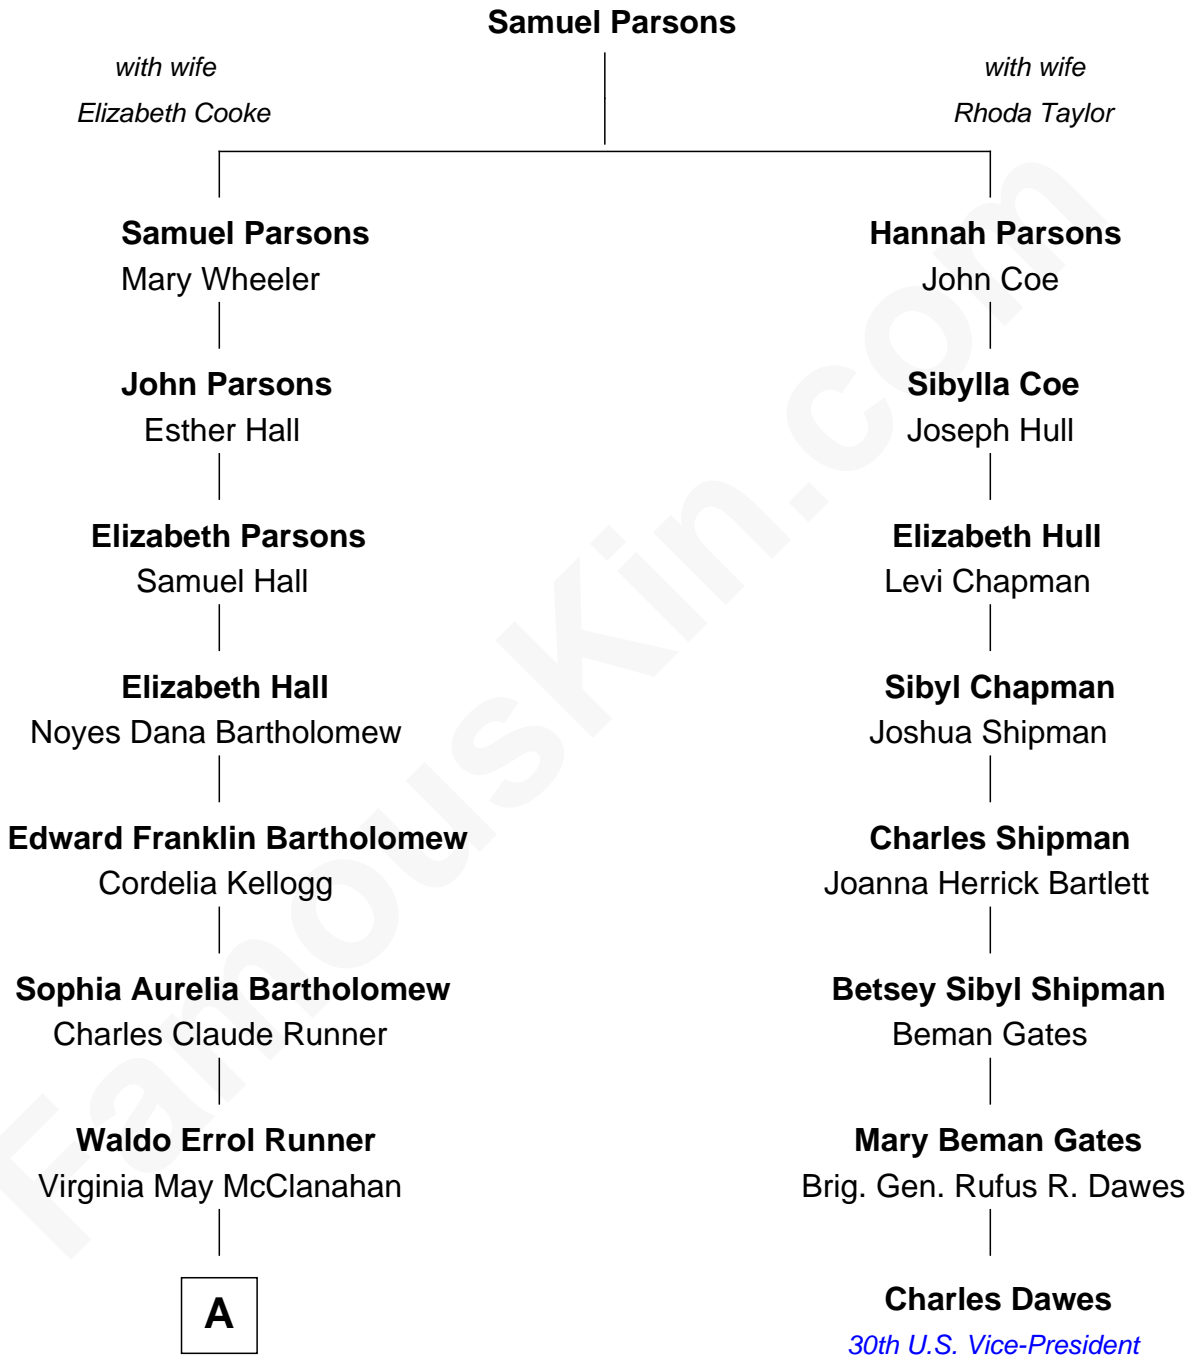

# FamousKin.com Relationship Chart of

**Clint Eastwood**

*TV & Film Actor and Director*

7th cousin 1 time removed of

**Charles Dawes**

*30th U.S. Vice-President*

**A**

—  
**Margaret Ruth Runner**