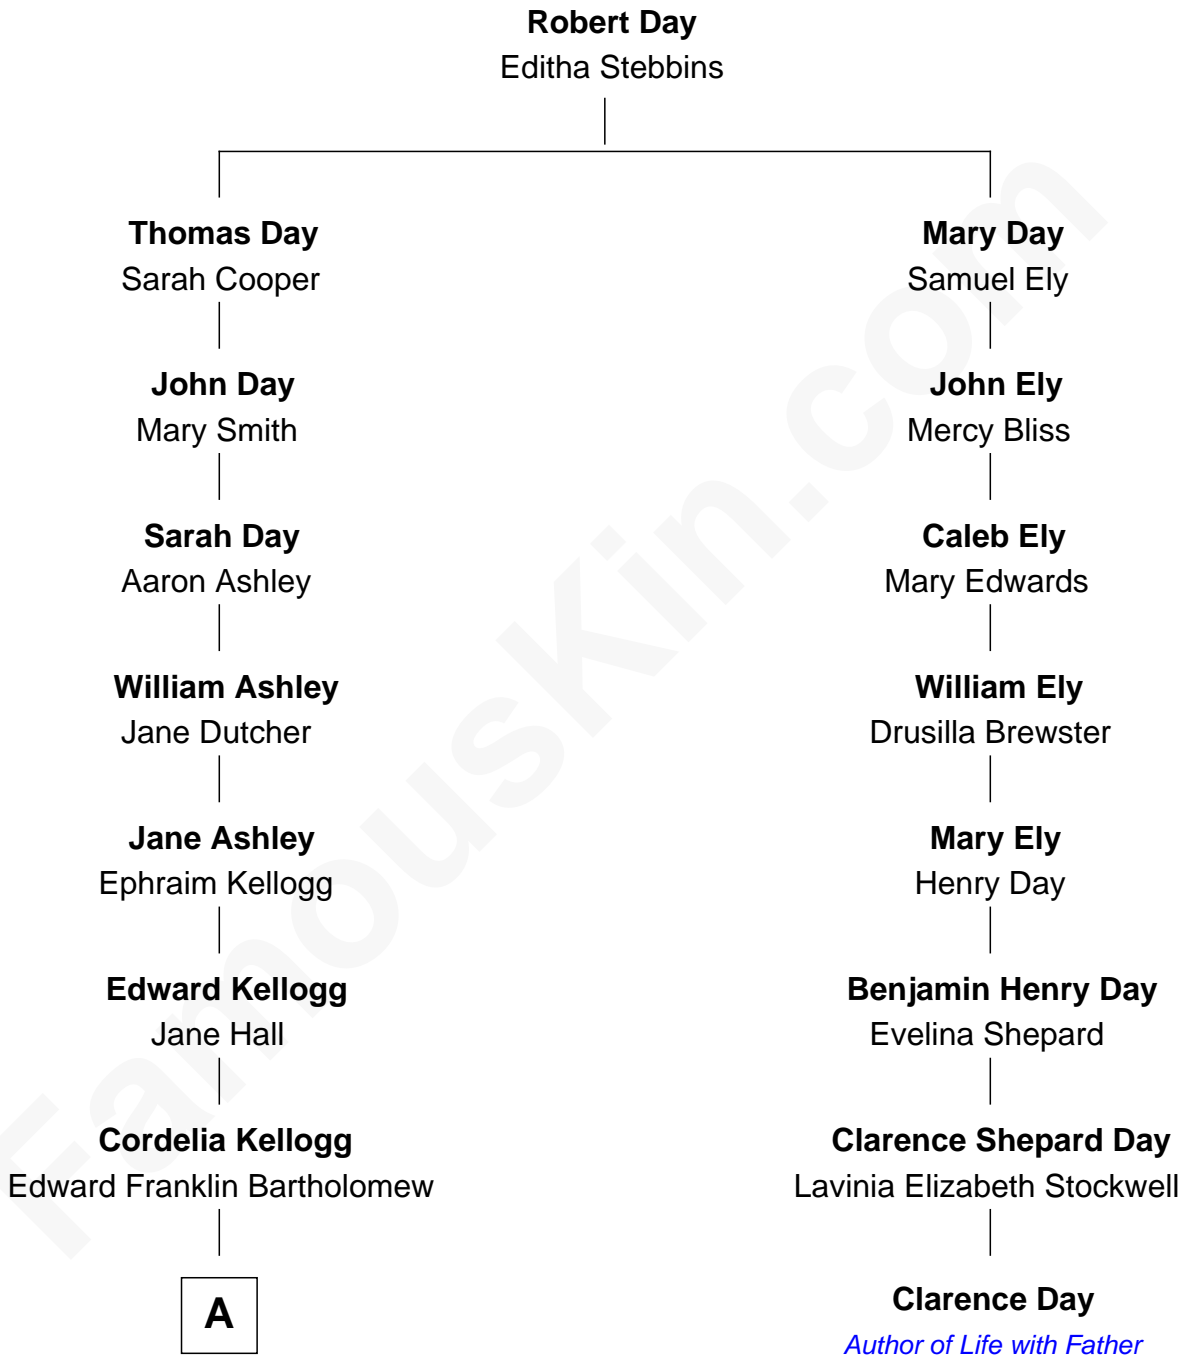

FamousKin.com

Relationship Chart of

Clint Eastwood

TV & Film Actor and Director

7th cousin 3 times removed of

Clarence Day

Author of Life with Father

A

—
Sophia Aurelia Bartholomew

Charles Claude Runner

—
Waldo Errol Runner

Virginia May McClanahan

—
Margaret Ruth Runner

Clinton Eastwood

—
Clint Eastwood

TV & Film Actor and Director