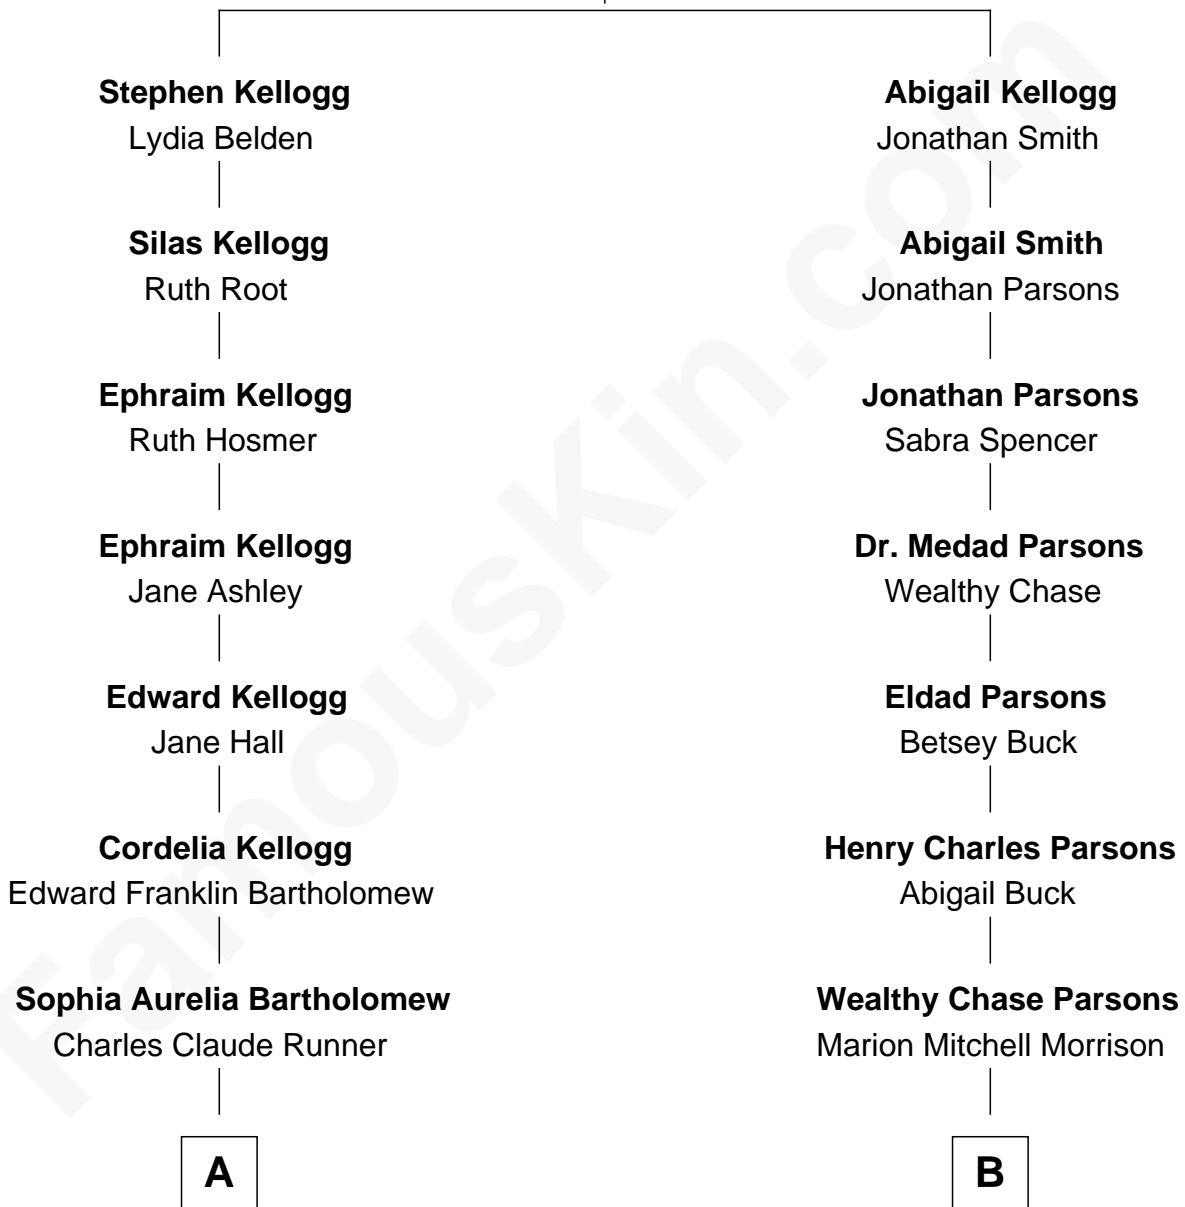

FamousKin.com Relationship Chart of

Clint Eastwood

TV & Film Actor and Director

8th cousin 1 time removed of

John Wayne

Movie Actor

Joseph Kellogg

Abigail Terry

FamousKin.com