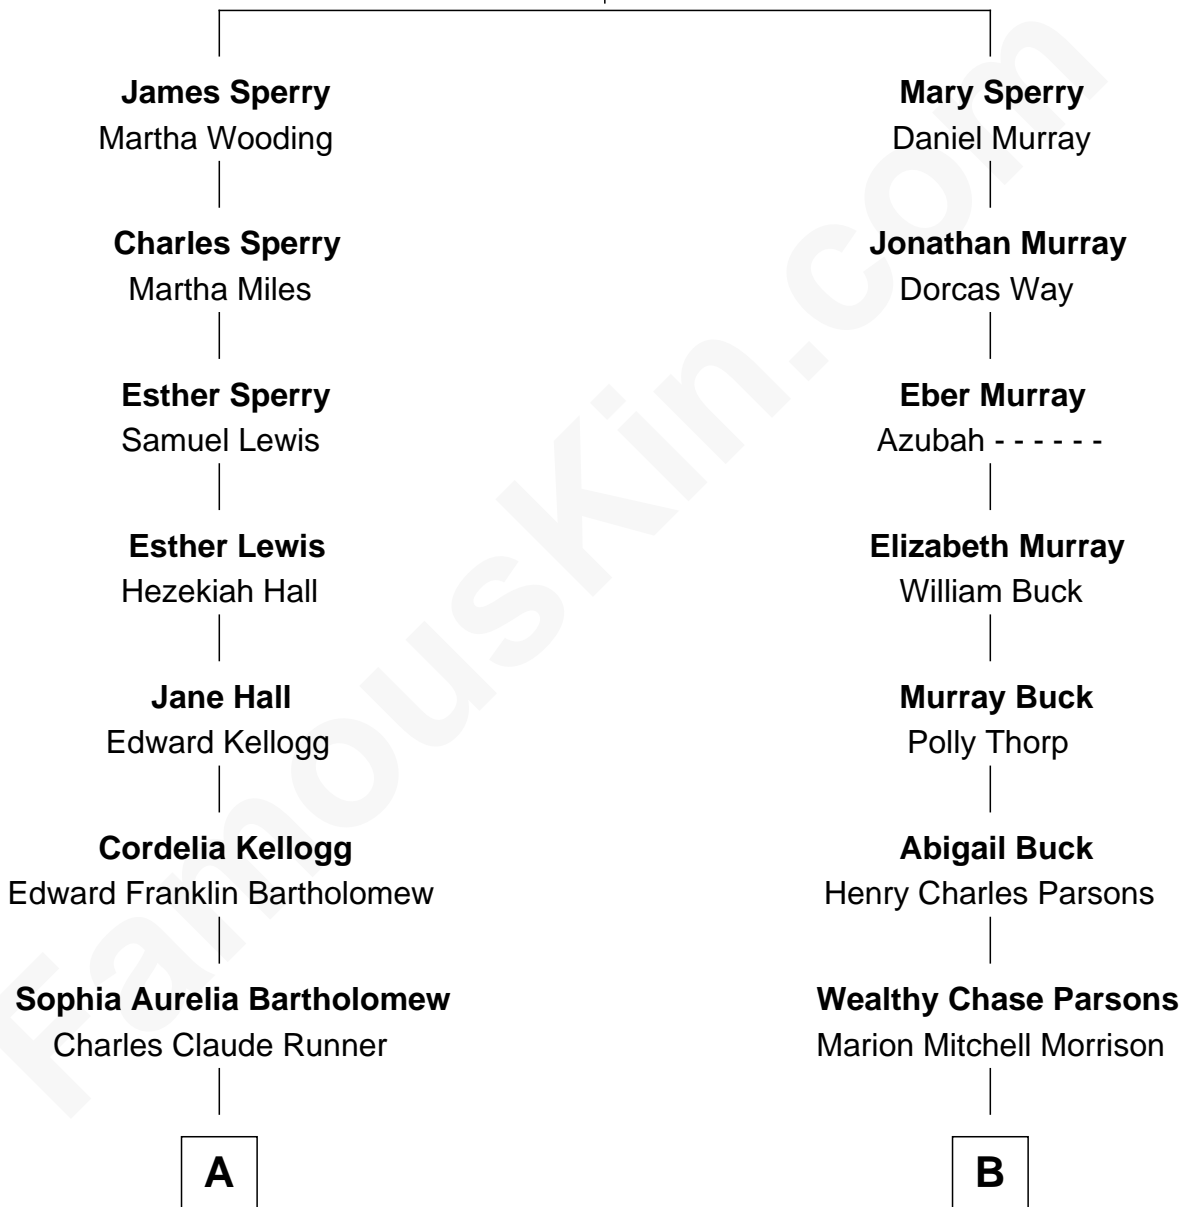

FamousKin.com Relationship Chart of

Clint Eastwood

TV & Film Actor and Director

8th cousin 1 time removed of

John Wayne

Movie Actor

Richard Sperry
Martha Mansfield

FamousKin.com