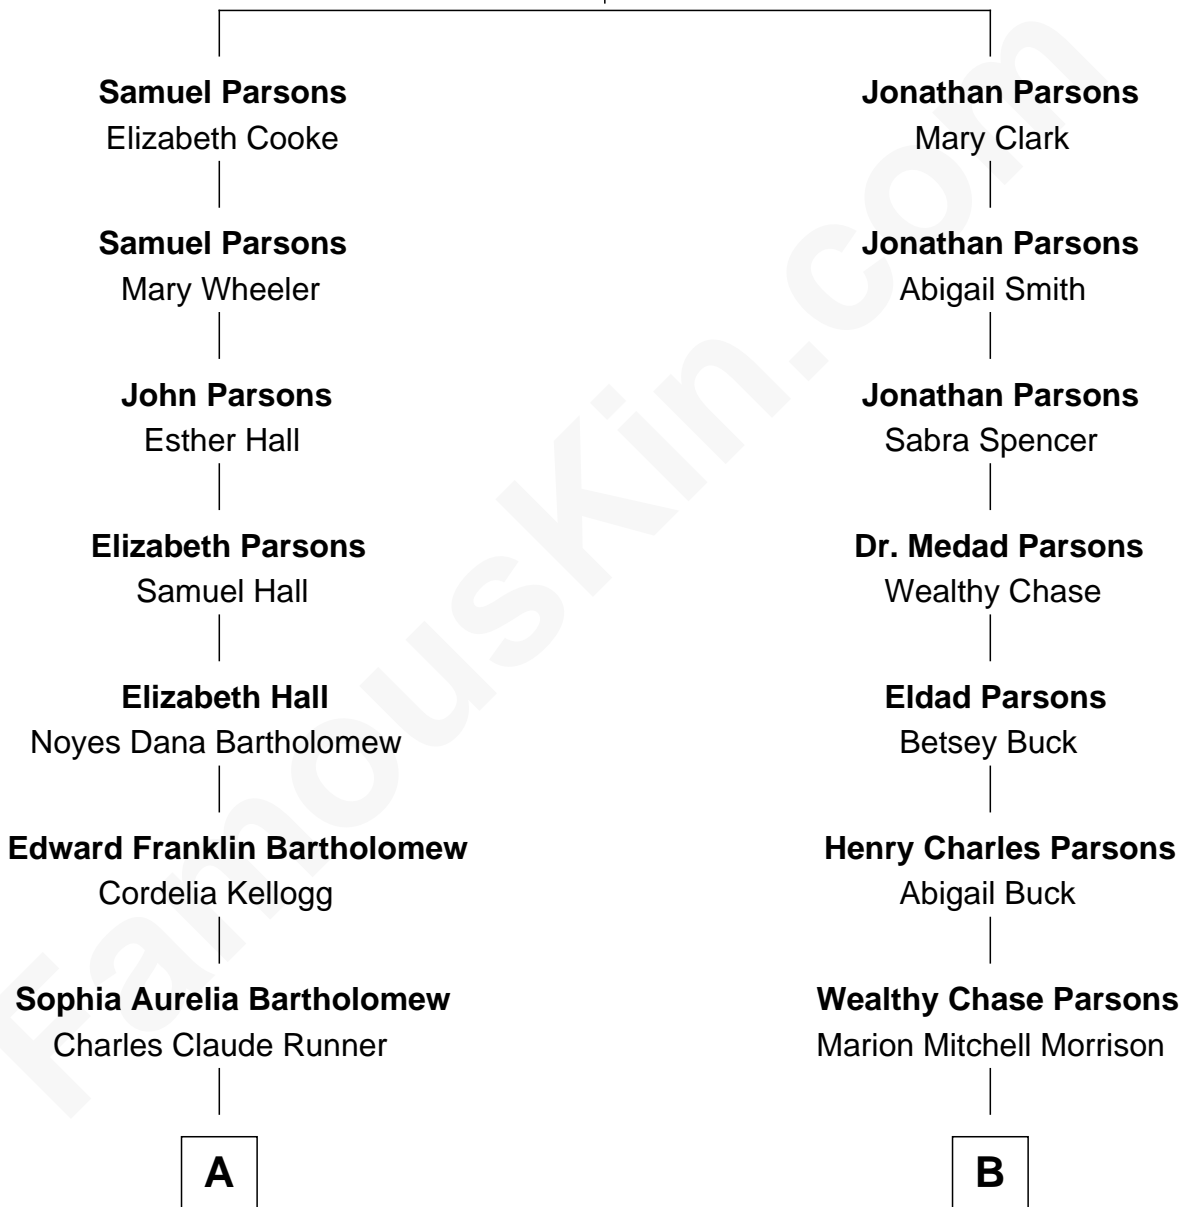

# FamousKin.com Relationship Chart of

**Clint Eastwood**

*TV & Film Actor and Director*

8th cousin 1 time removed of

**John Wayne**

*Movie Actor*

**Cornet Joseph Parsons**

Mary Bliss

FamousKin.com