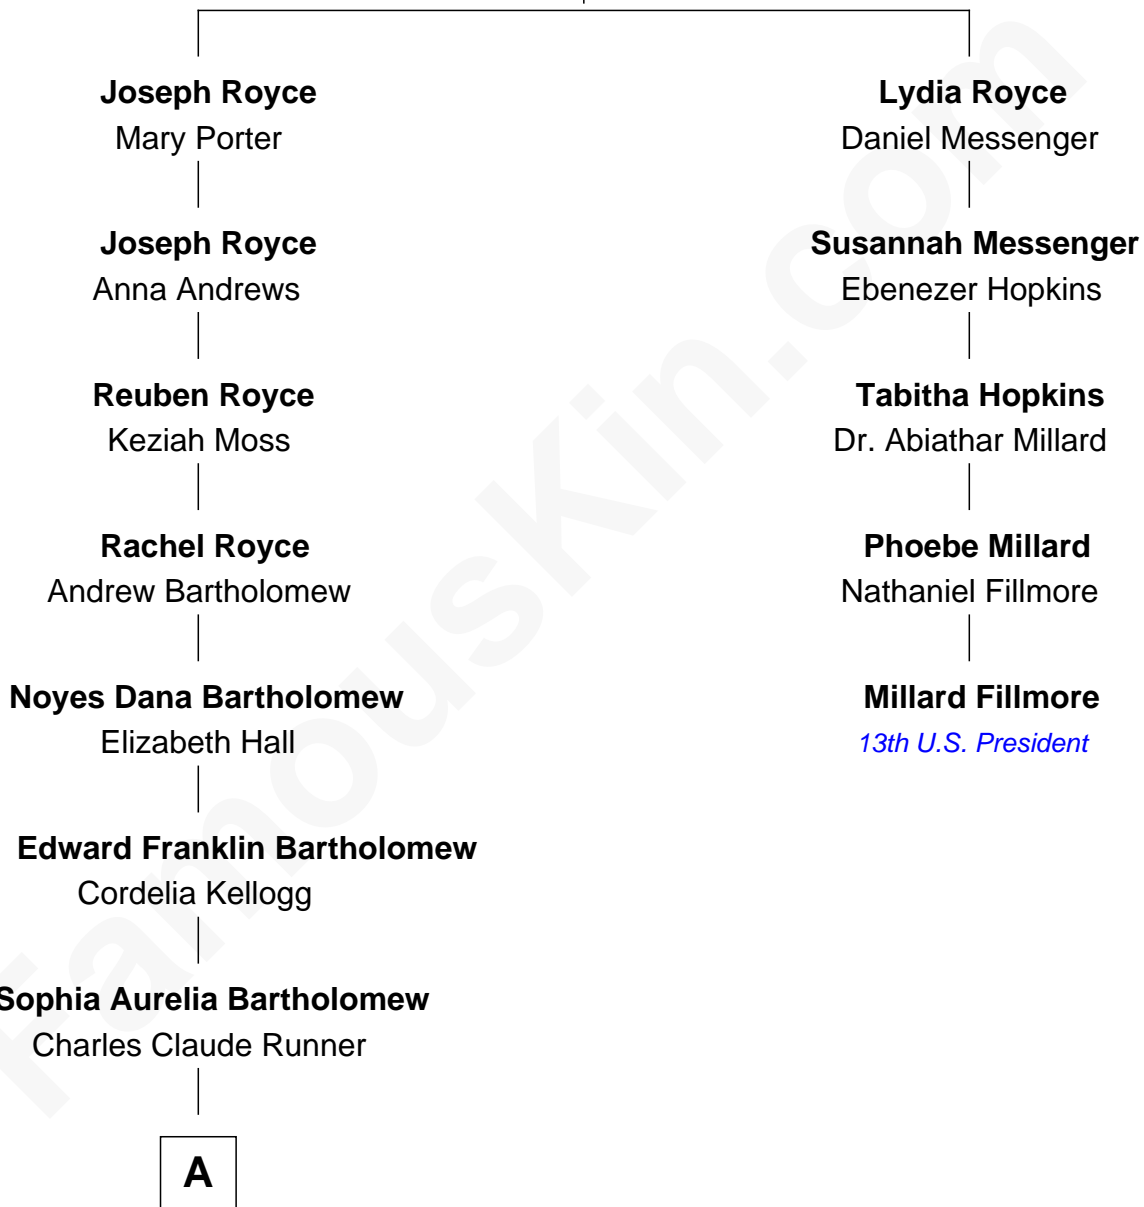

FamousKin.com

Relationship Chart of

Clint Eastwood

TV & Film Actor and Director

4th cousin 5 times removed of

Millard Fillmore

13th U.S. President

Nehemiah Royce
Hannah Morgan

A

—
Waldo Errol Runner
Virginia May McClanahan

—
Margaret Ruth Runner
Clinton Eastwood

—
Clint Eastwood
TV & Film Actor and Director

FamousKin.com