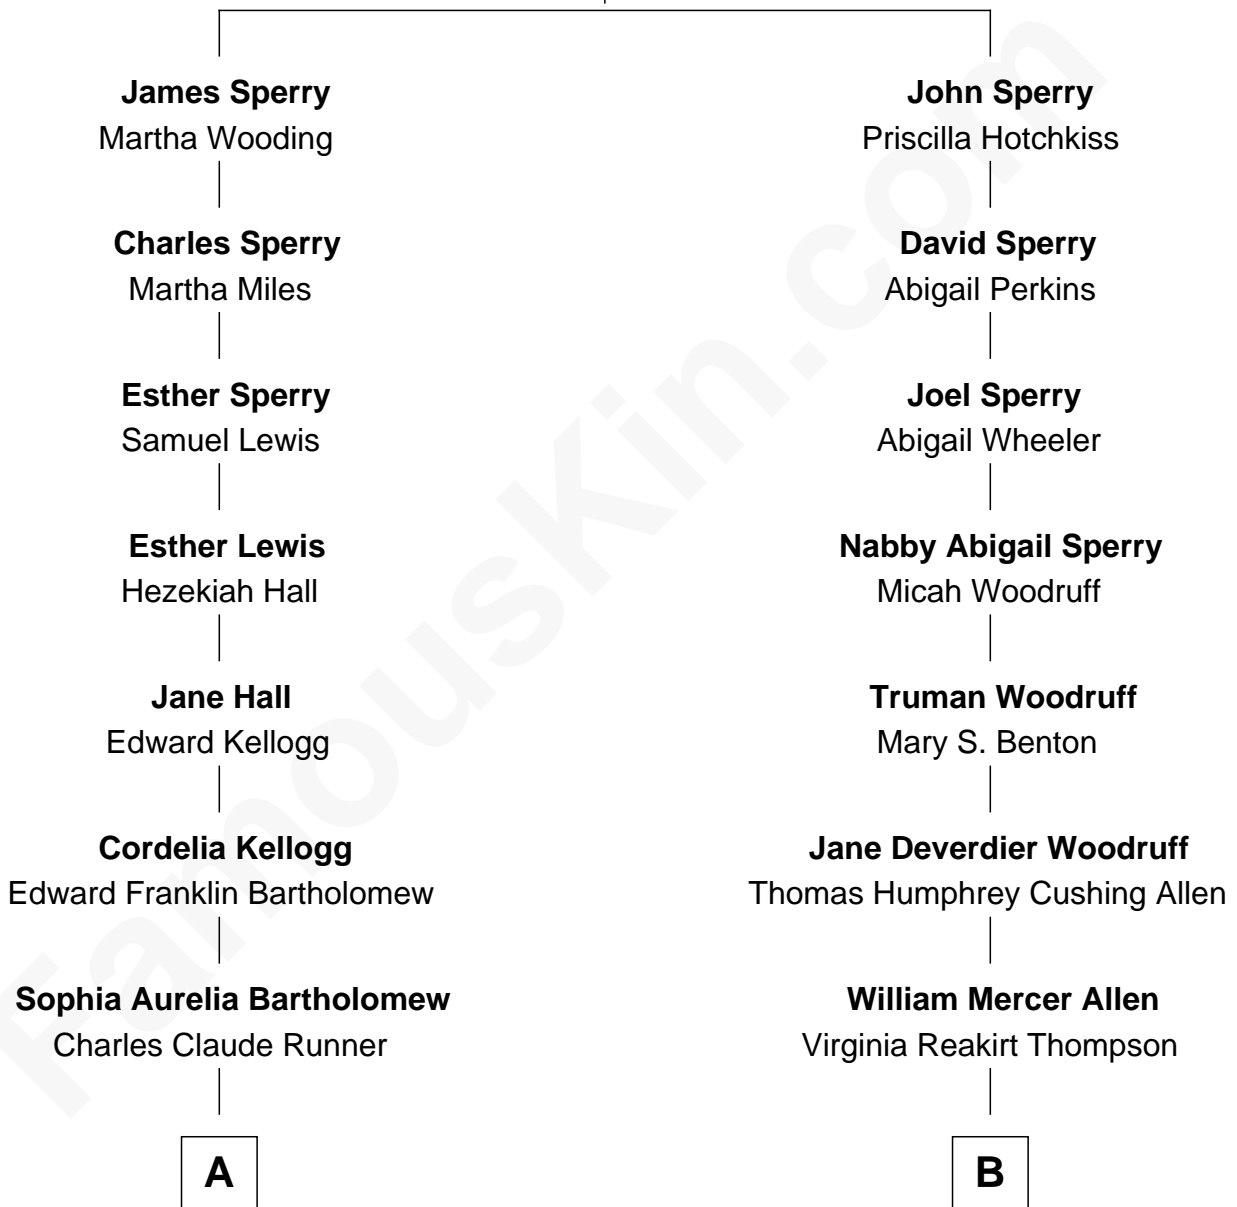

# FamousKin.com Relationship Chart of

**Clint Eastwood**

*TV & Film Actor and Director*

9th cousin of

**Ted Danson**

*TV Actor - "Cheers", "CSI"*

**Richard Sperry**  
Martha Mansfield

FamousKin.com