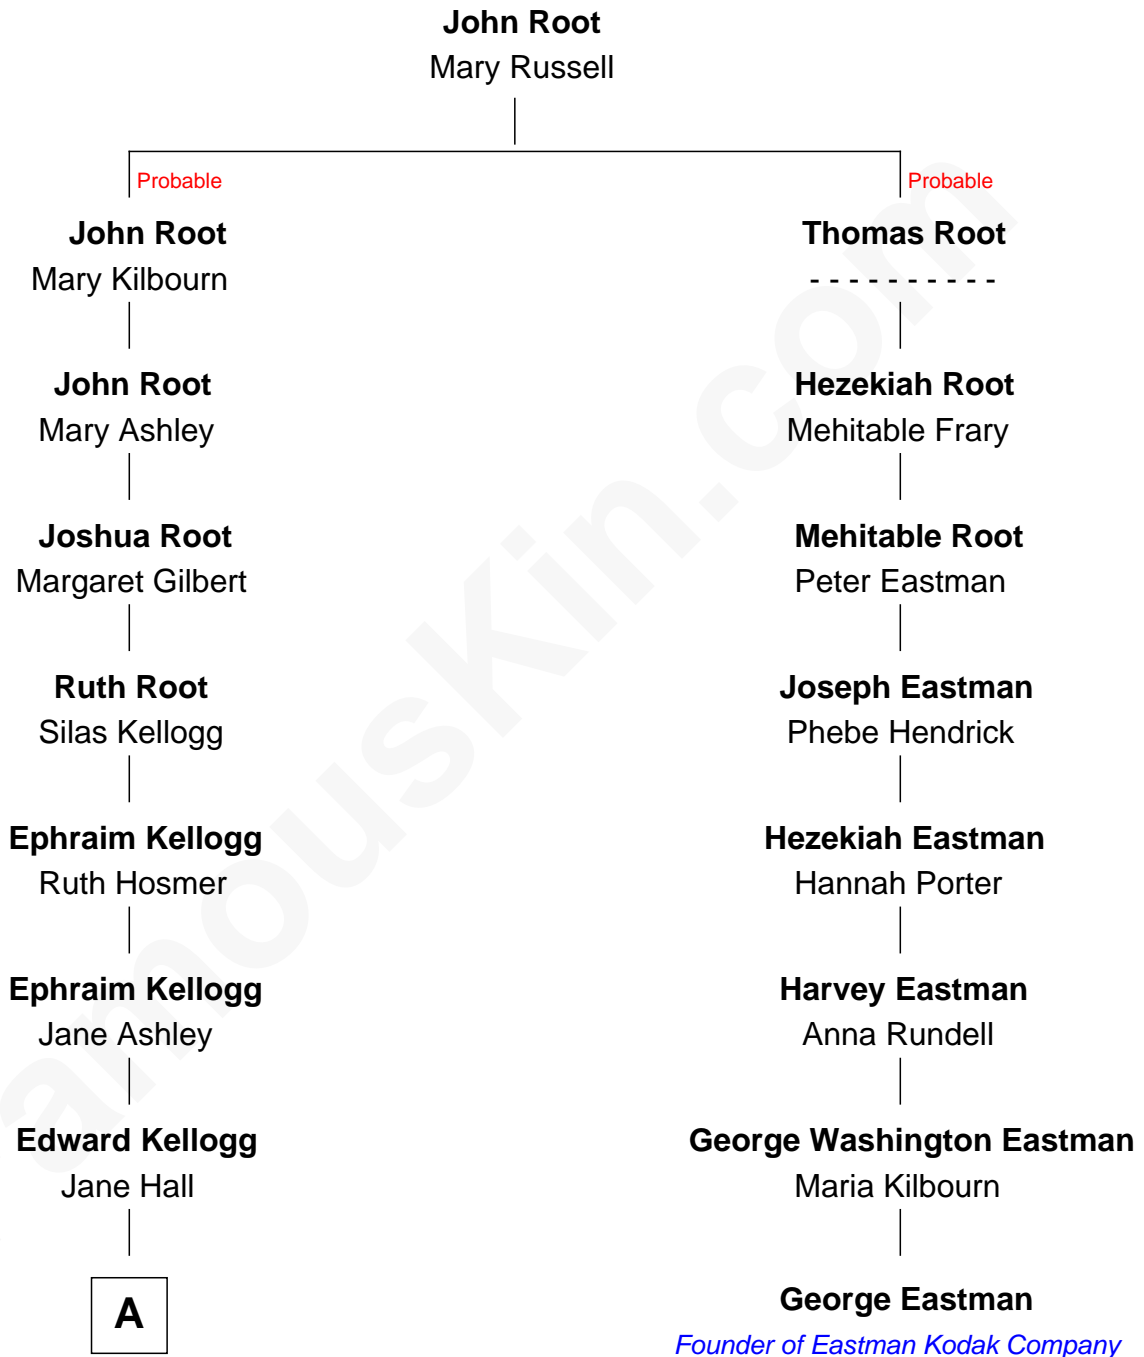

FamousKin.com

Relationship Chart of

Clint Eastwood

TV & Film Actor and Director

7th cousin 4 times removed of

George Eastman

Founder of Eastman Kodak Company

A

—
Cordelia Kellogg
Edward Franklin Bartholomew

—
Sophia Aurelia Bartholomew
Charles Claude Runner

—
Waldo Errol Runner
Virginia May McClanahan

—
Margaret Ruth Runner
Clinton Eastwood

—
Clint Eastwood
TV & Film Actor and Director