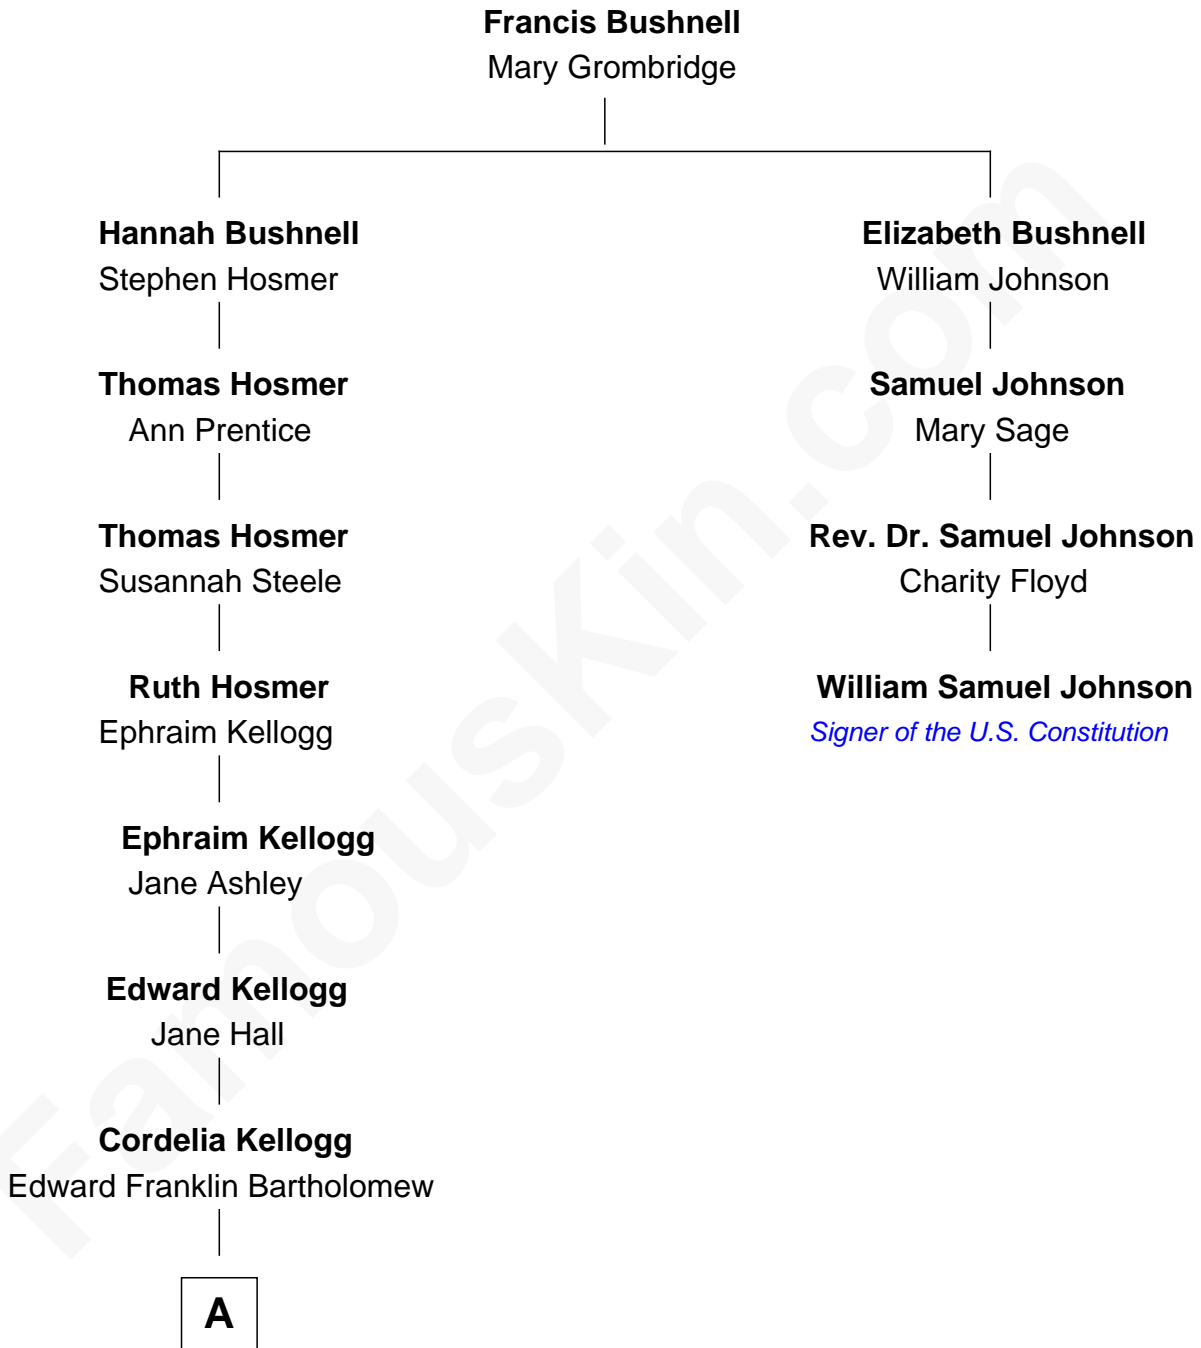

## Relationship Chart of

### Clint Eastwood

*TV & Film Actor and Director*

3rd cousin 7 times removed of

### William Samuel Johnson

*Signer of the U.S. Constitution*

**A**

—  
**Sophia Aurelia Bartholomew**

Charles Claude Runner

—  
**Waldo Errol Runner**

Virginia May McClanahan

—  
**Margaret Ruth Runner**