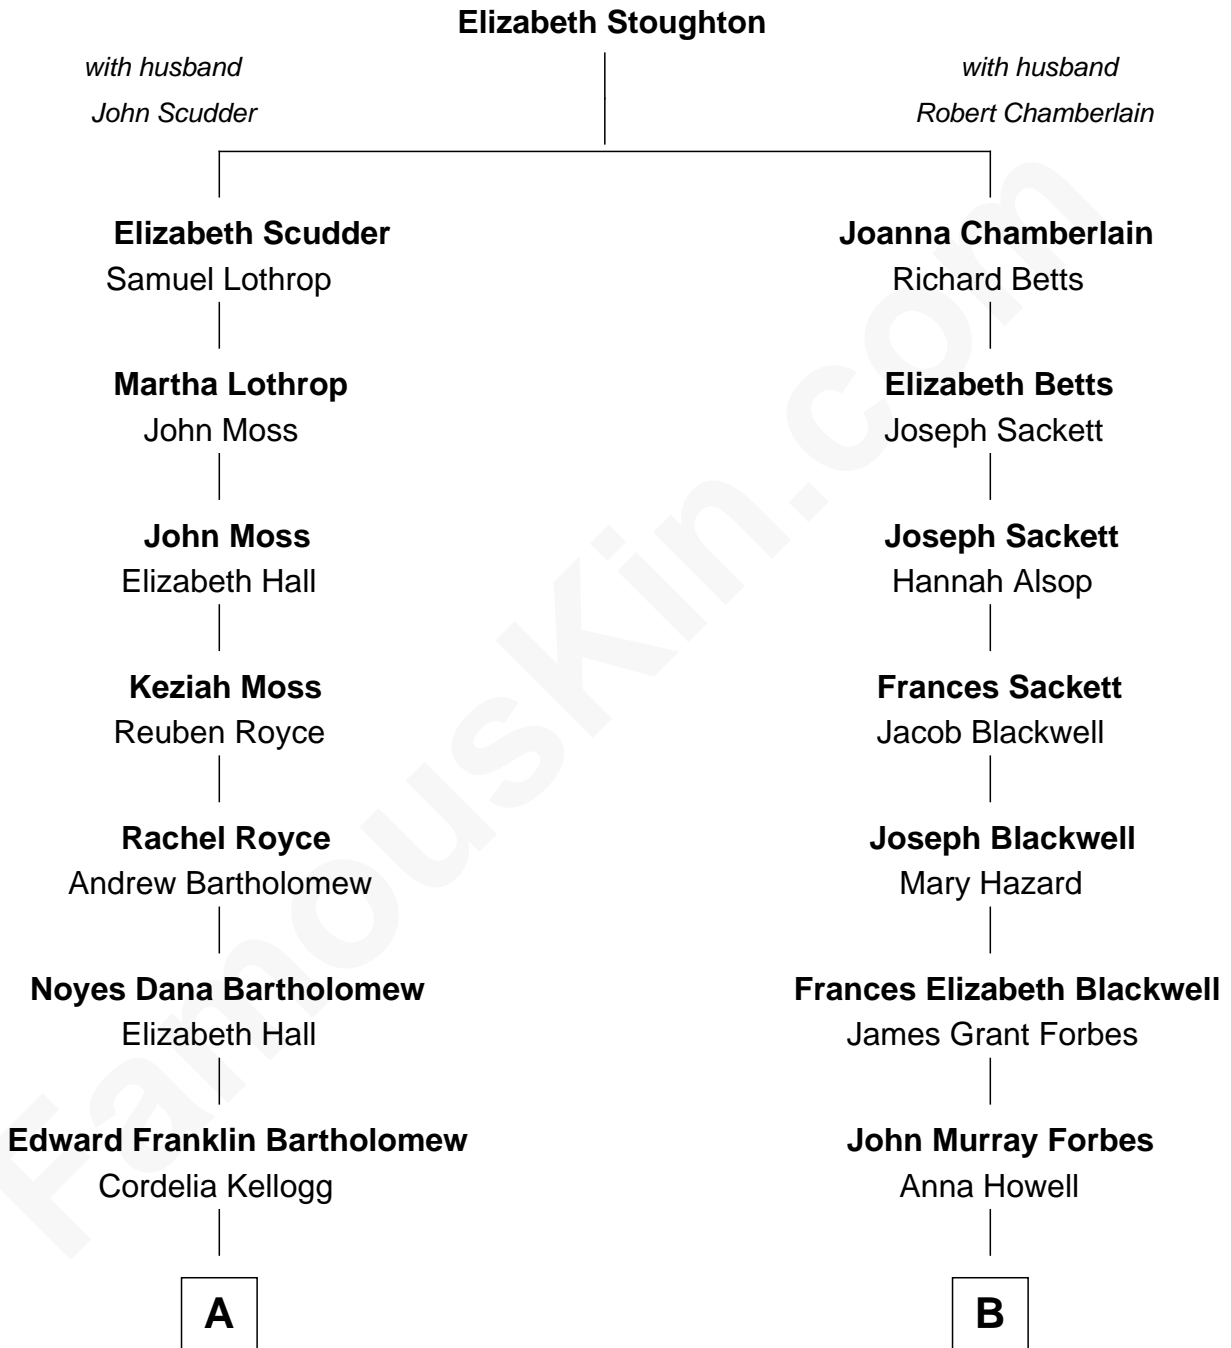

FamousKin.com Relationship Chart of

Clint Eastwood

TV & Film Actor and Director

10th cousin of

John Kerry

68th U.S. Secretary of State

A

Sophia Aurelia Bartholomew

Charles Claude Runner

Waldo Errol Runner

Virginia May McClanahan

Margaret Ruth Runner

Clinton Eastwood

Clint Eastwood

TV & Film Actor and Director

B

Francis Blackwell Forbes

Isabel Clarke

James Grant Forbes

Margaret Tyndal Winthrop

Rosemary Isabel Forbes

Richard John Kerry

John Kerry

68th U.S. Secretary of State