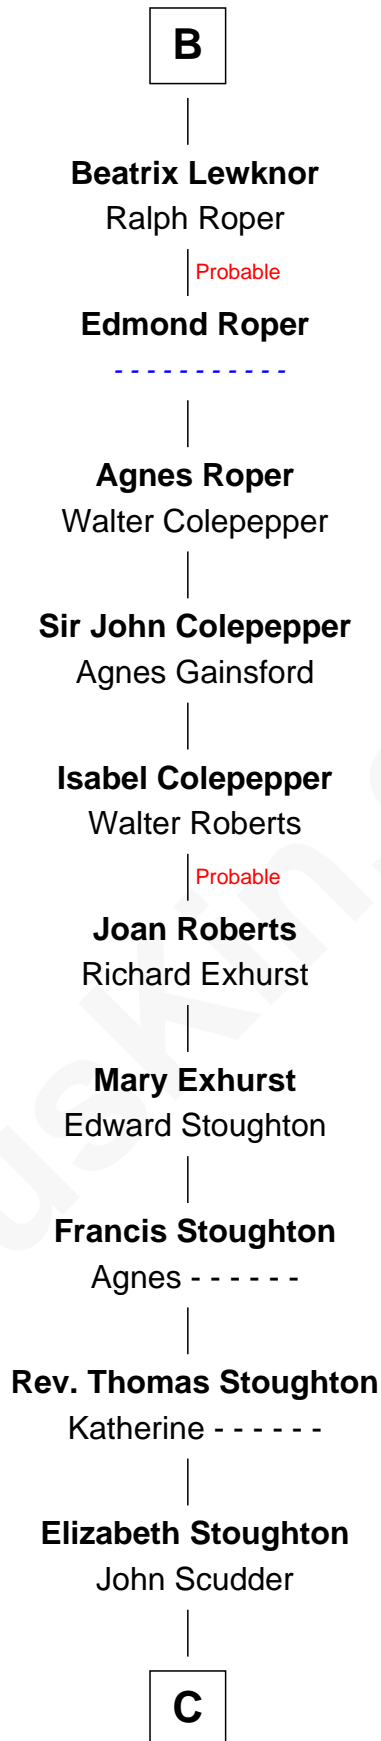

FamousKin.com Relationship Chart of

Clint Eastwood

TV & Film Actor and Director

36th Great-grandson of

King Robert I

King of France

King Robert I

Aelis - - - - -

Sir Thomas Lewknor

Sybil - - - - -

Sir Roger Lewknor

Katherine Bardolf

Probable

B

C

Elizabeth Scudder

Samuel Lothrop

Martha Lothrop

John Moss

John Moss

Elizabeth Hall

Keziah Moss

Reuben Royce

Rachel Royce

Andrew Bartholomew

Noyes Dana Bartholomew

Elizabeth Hall

Edward Franklin Bartholomew

Cordelia Kellogg

Sophia Aurelia Bartholomew

Charles Claude Runner

Waldo Errol Runner