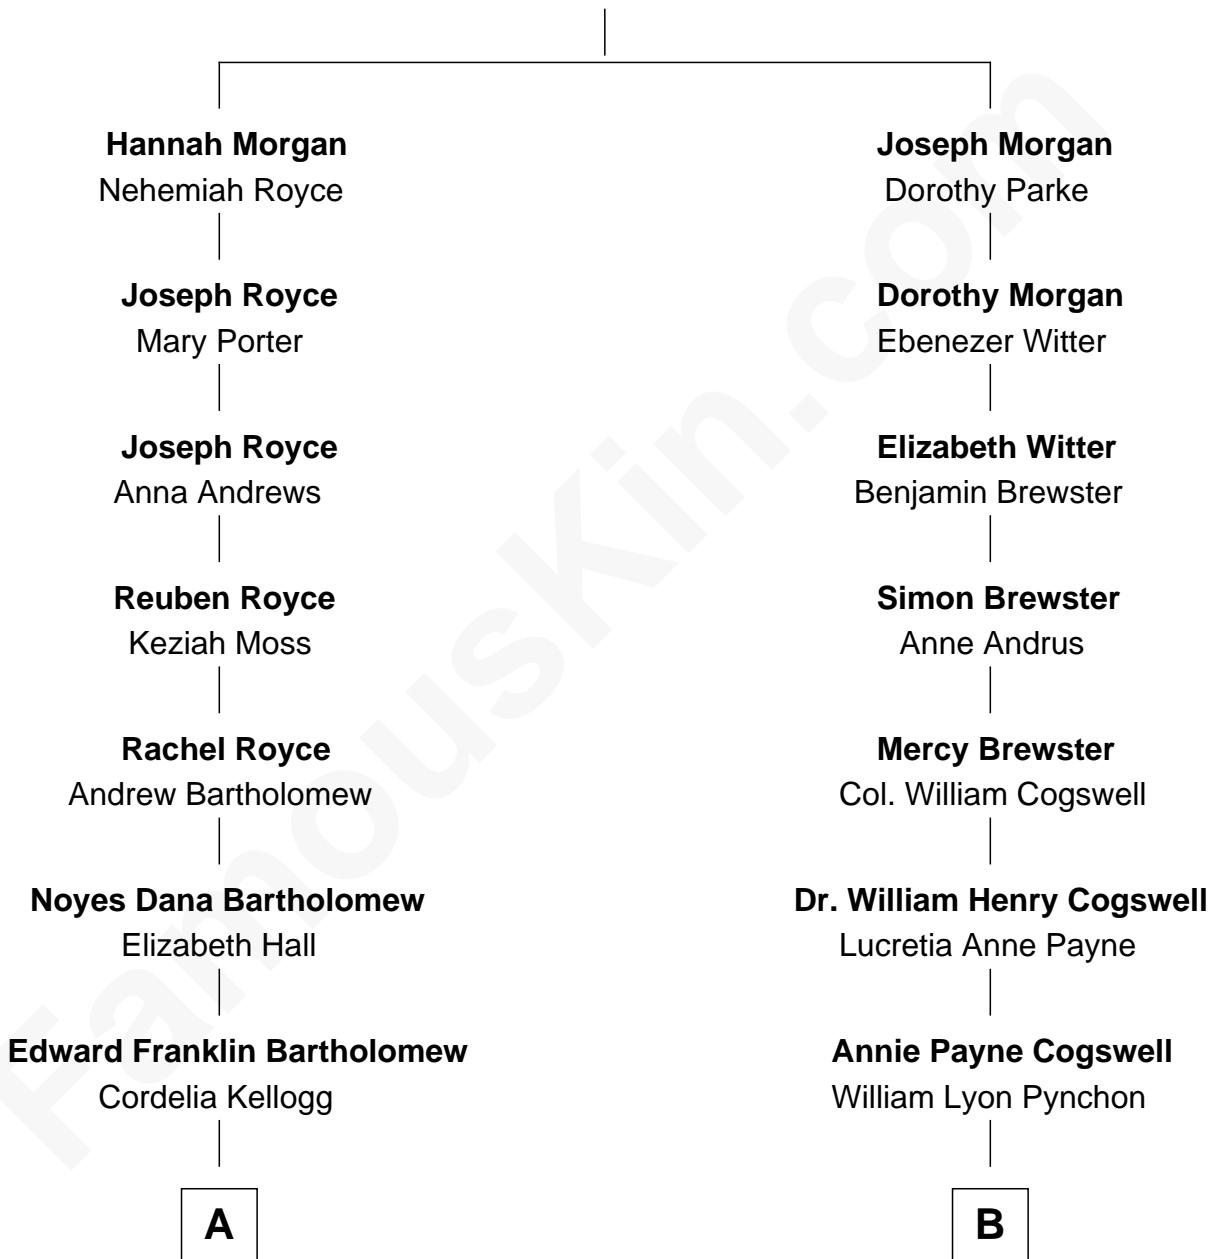

# FamousKin.com Relationship Chart of

**Clint Eastwood**

*TV & Film Actor and Director*

9th cousin 1 time removed of

**Thomas Pynchon**

*American Novelist*

**James Morgan**

Margery Hill

**A**

**Sophia Aurelia Bartholomew**

Charles Claude Runner

**Waldo Errol Runner**

Virginia May McClanahan

**Margaret Ruth Runner**

Clinton Eastwood

**Clint Eastwood**

*TV & Film Actor and Director*

**B**

**William Henry Chichele Pynchon**

Carrie Susan Moyses

**Thomas Ruggles Pynchon**

Catherine Frances Bennett

**Thomas Pynchon**

*Novelist*