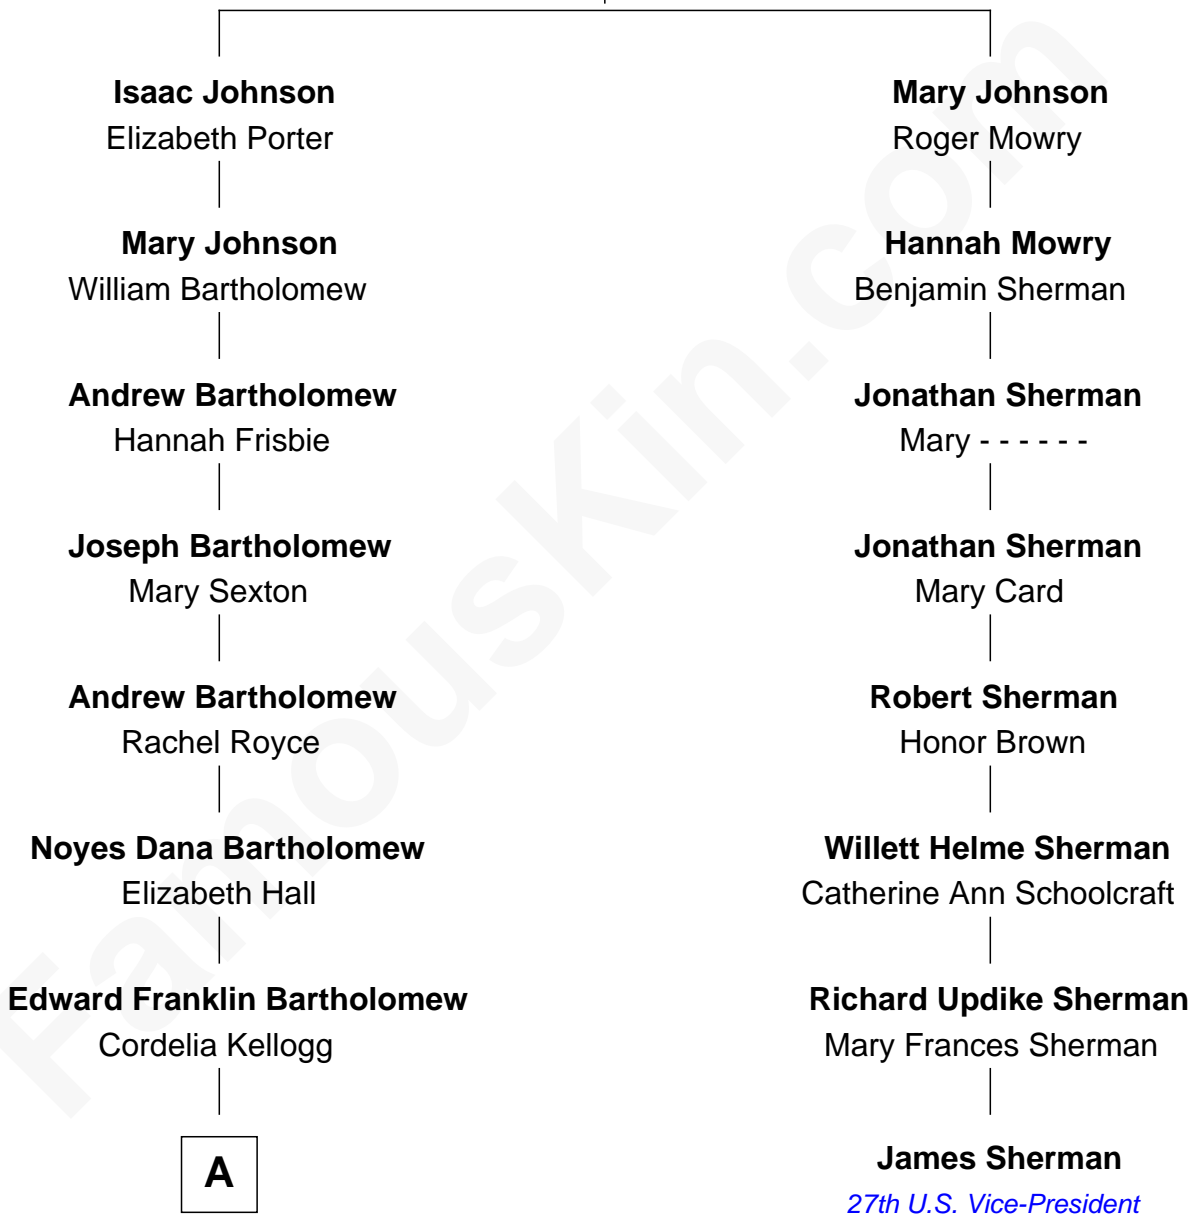

# FamousKin.com Relationship Chart of

**Clint Eastwood**

*TV & Film Actor and Director*

7th cousin 3 times removed of

**James Sherman**

*27th U.S. Vice-President*

**John Johnson**

Mary Heath

**A**

—  
**Sophia Aurelia Bartholomew**

Charles Claude Runner

—  
**Waldo Errol Runner**

Virginia May McClanahan

—  
**Margaret Ruth Runner**

Clinton Eastwood

—  
**Clint Eastwood**