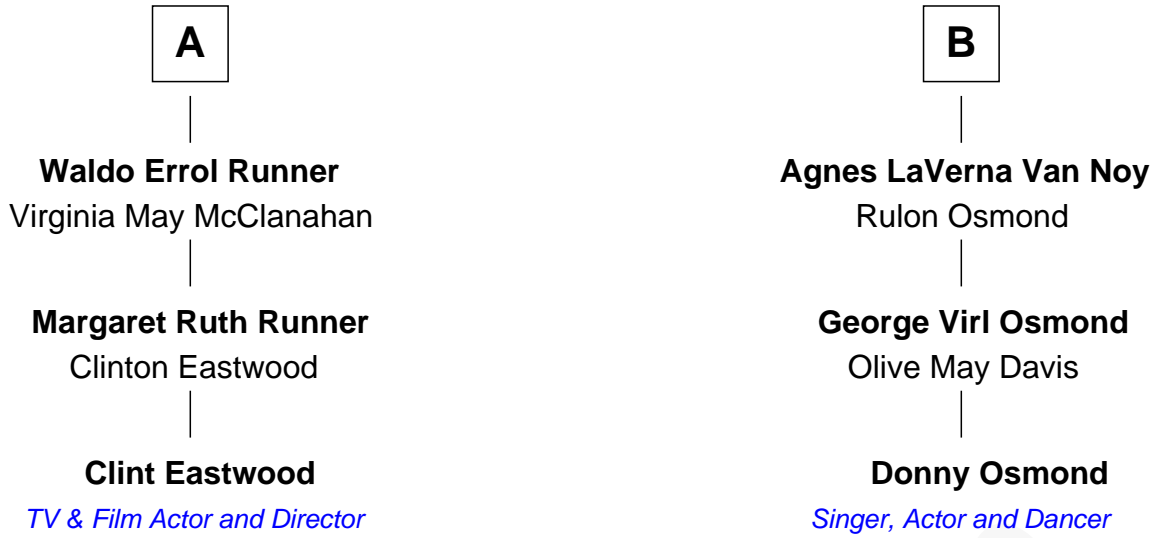

# FamousKin.com Relationship Chart of

**Clint Eastwood**

*TV & Film Actor and Director*

9th cousin of

**Donny Osmond**

*Singer, Actor and Dancer*

**Isaac Johnson**  
Elizabeth Porter

**Mary Johnson**  
William Bartholomew

**Sophia Aurelia Bartholomew**  
Charles Claude Runner

**A**

**Isaac Johnson**  
Mary Harris

**Joseph Johnson**  
Elizabeth Partridge

**Mary Johnson**  
William Manning

**Lucy Manning**  
Dr. Gamaliel Vail

**Gamaliel Vail**  
Martha Batholomew

**Isaac Hawk Vail**  
Tyresha Ann Beeler

**Martha Tyresha Vail**  
Thomas Lorenzo Van Noy

**B**

FamousKin.com