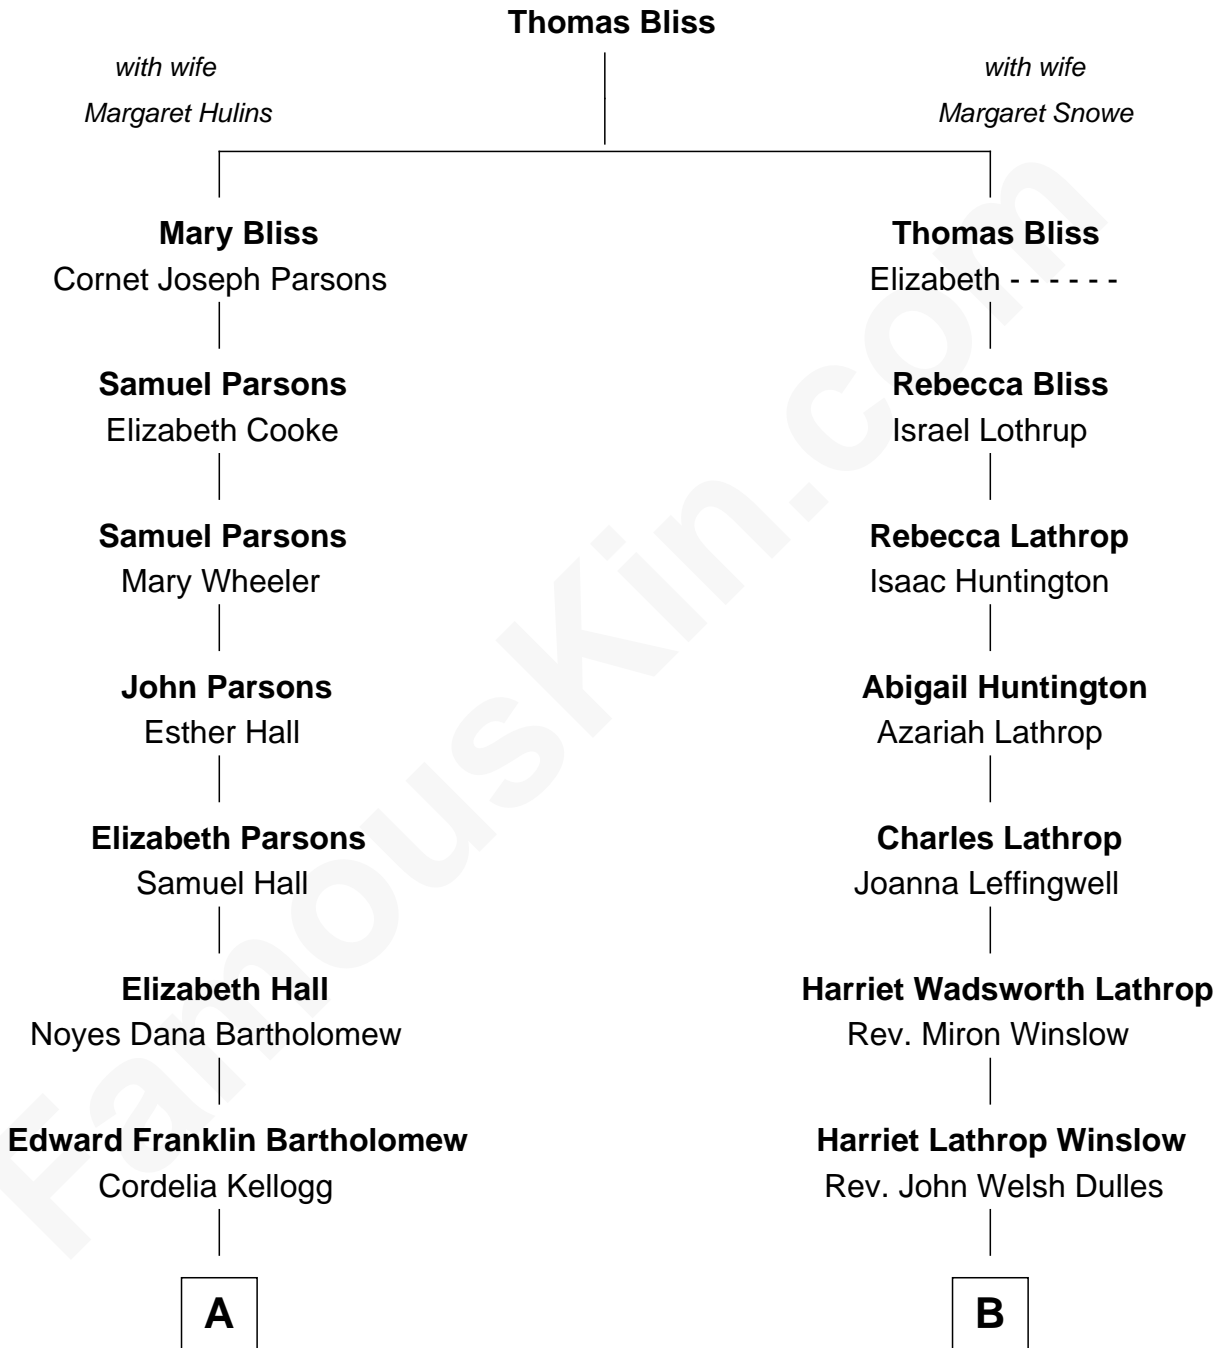

FamousKin.com

Relationship Chart of

Clint Eastwood

TV & Film Actor and Director

8th cousin 2 times removed of

John Foster Dulles

52nd U.S. Secretary of State

FamousKin.com