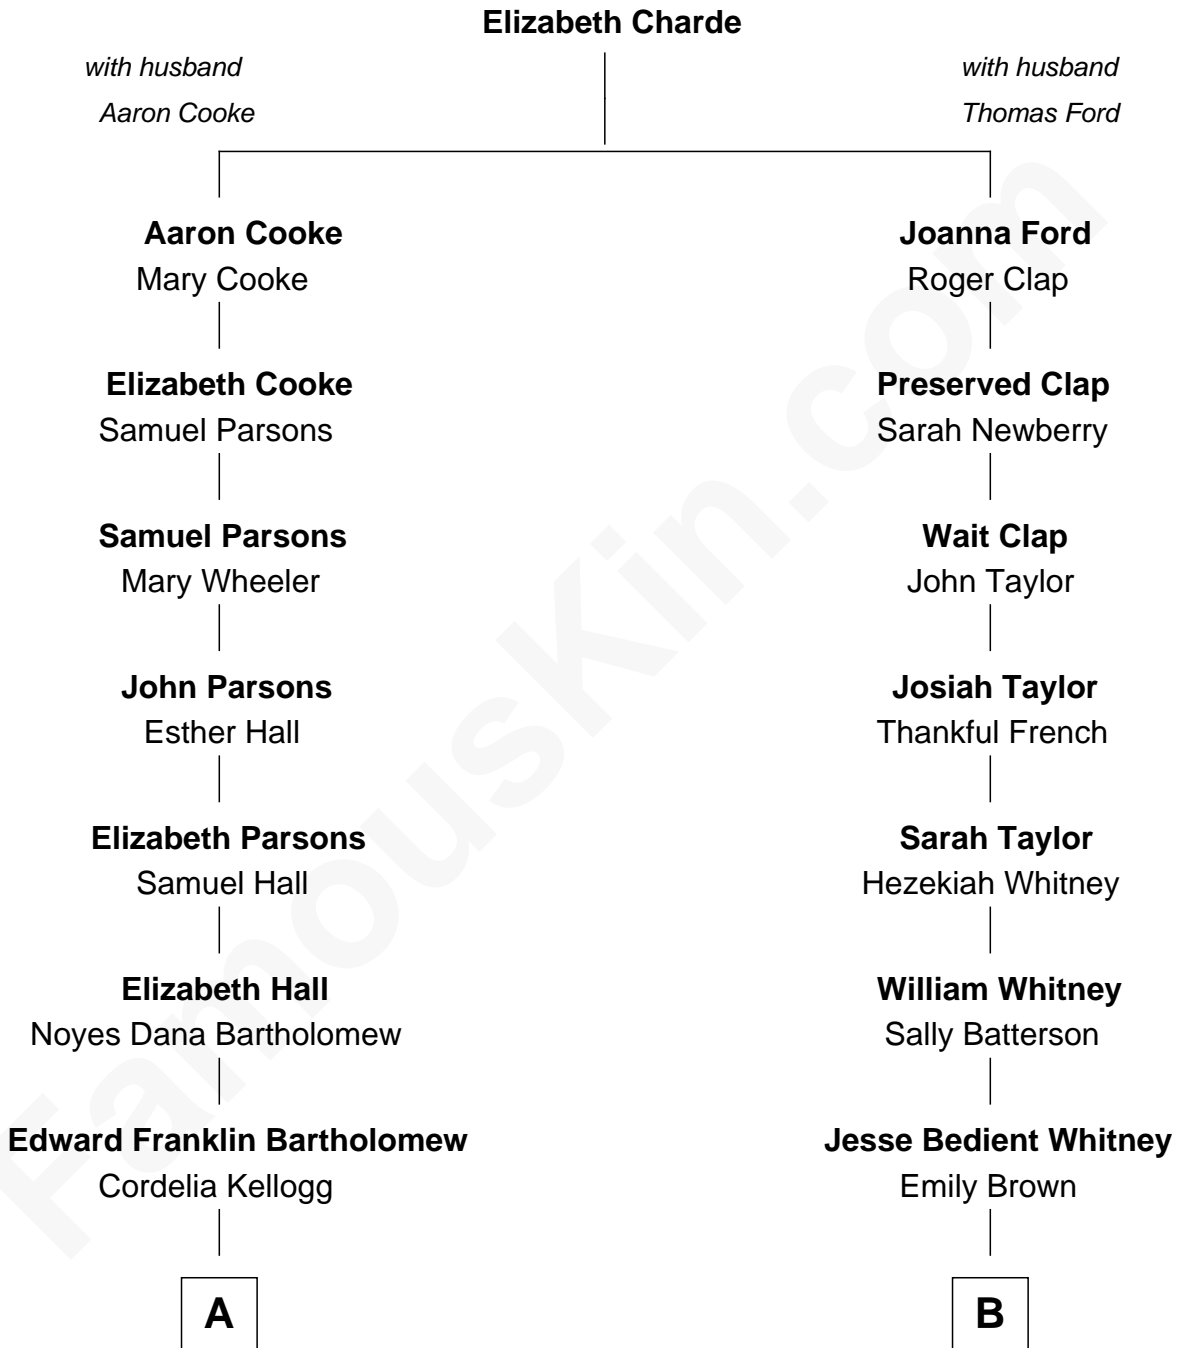

FamousKin.com Relationship Chart of

Clint Eastwood

TV & Film Actor and Director

10th cousin 1 time removed of

Mike Huckabee

44th Governor of Arkansas

A

Sophia Aurelia Bartholomew

Charles Claude Runner

Waldo Errol Runner

Virginia May McClanahan

Margaret Ruth Runner

Clinton Eastwood

Clint Eastwood

TV & Film Actor and Director

B

Scott Massena Whitney

Mary A. Bell

Charles O. Whitney

Sarah R. Sickler

Eva Lorena Whitney

William Thomas Elder

Mae Elder

Dorsey Wiles Huckabee