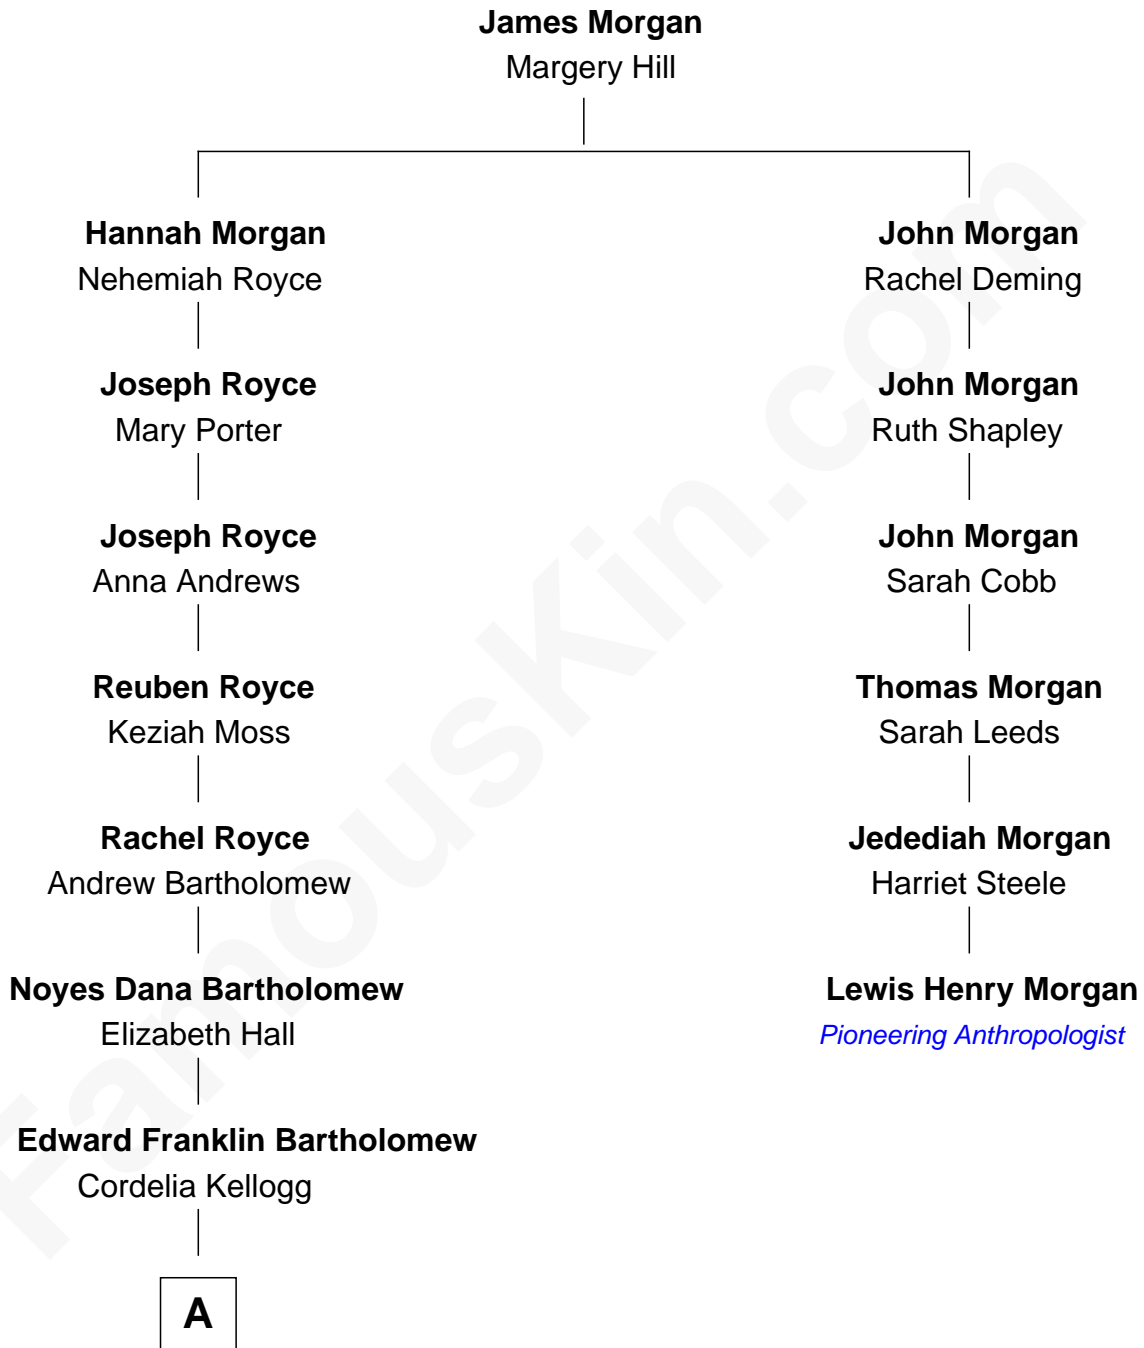

# FamousKin.com

## Relationship Chart of

### Clint Eastwood

*TV & Film Actor and Director*

5th cousin 5 times removed of

**Lewis Henry Morgan**  
*Pioneering Anthropologist*

**A**

—  
**Sophia Aurelia Bartholomew**

Charles Claude Runner

—  
**Waldo Errol Runner**

Virginia May McClanahan

—  
**Margaret Ruth Runner**

Clinton Eastwood

—  
**Clint Eastwood**

*TV & Film Actor and Director*

FamousKin.com