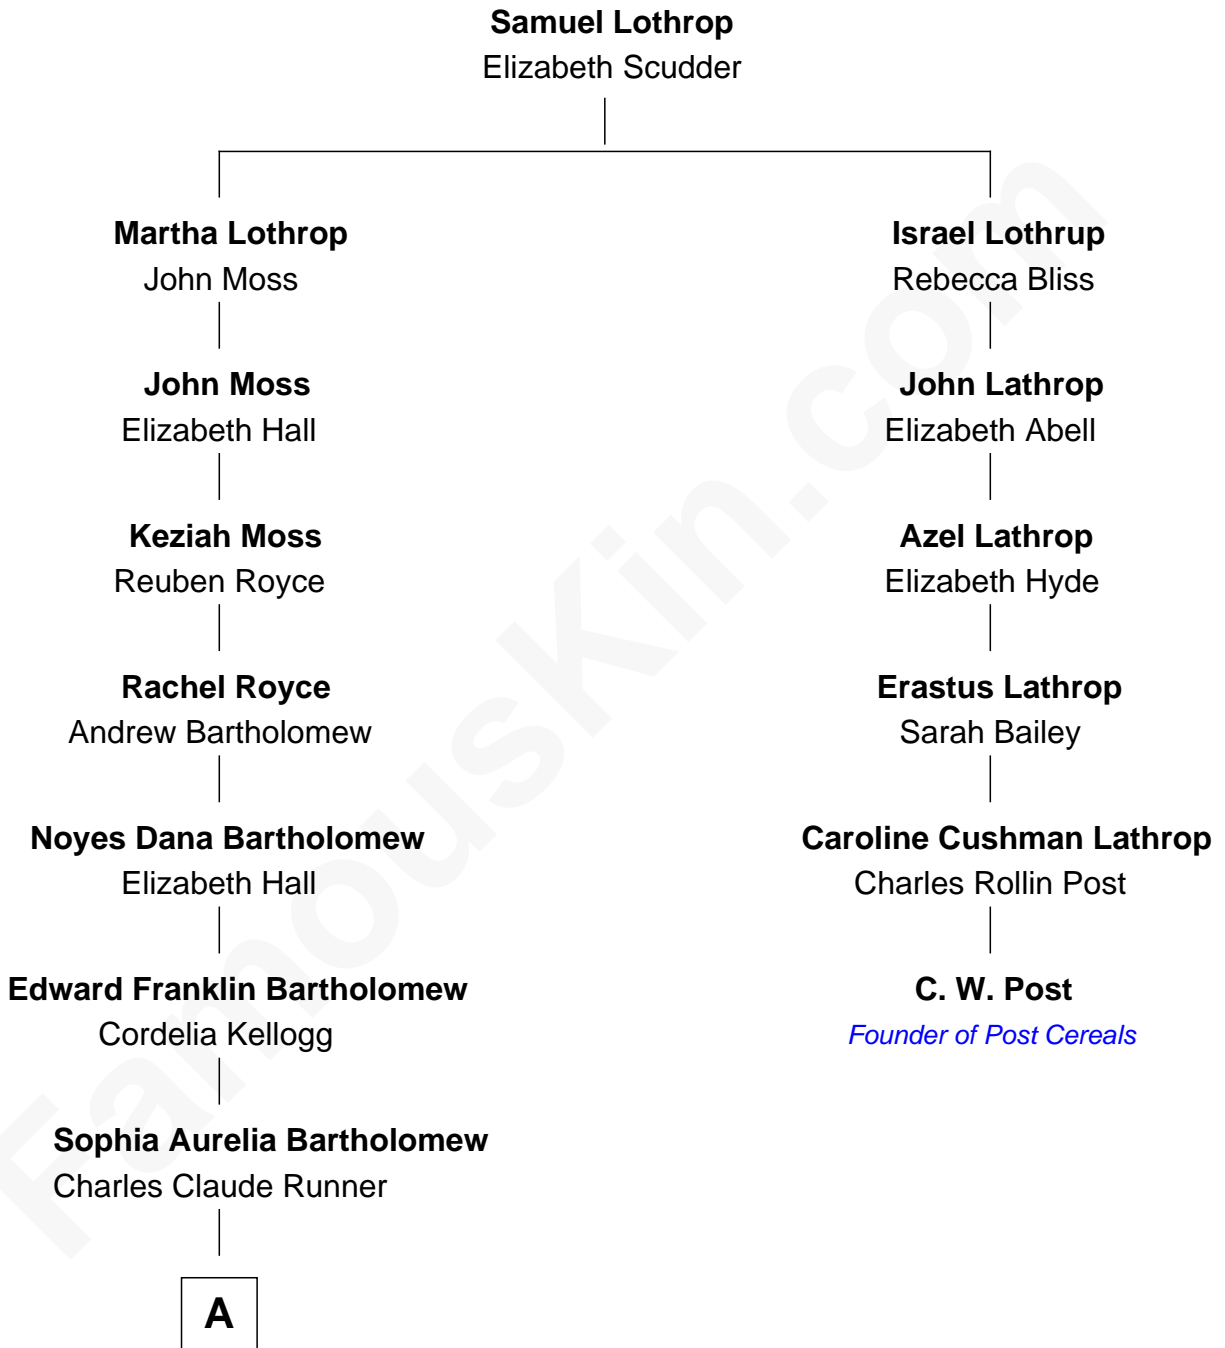

# FamousKin.com Relationship Chart of

**Clint Eastwood**

*TV & Film Actor and Director*

5th cousin 4 times removed of

**C. W. Post**

*Founder of Post Cereals*

**A**

—  
**Waldo Errol Runner**  
Virginia May McClanahan

—  
**Margaret Ruth Runner**  
Clinton Eastwood

—  
**Clint Eastwood**  
*TV & Film Actor and Director*

FamousKin.com