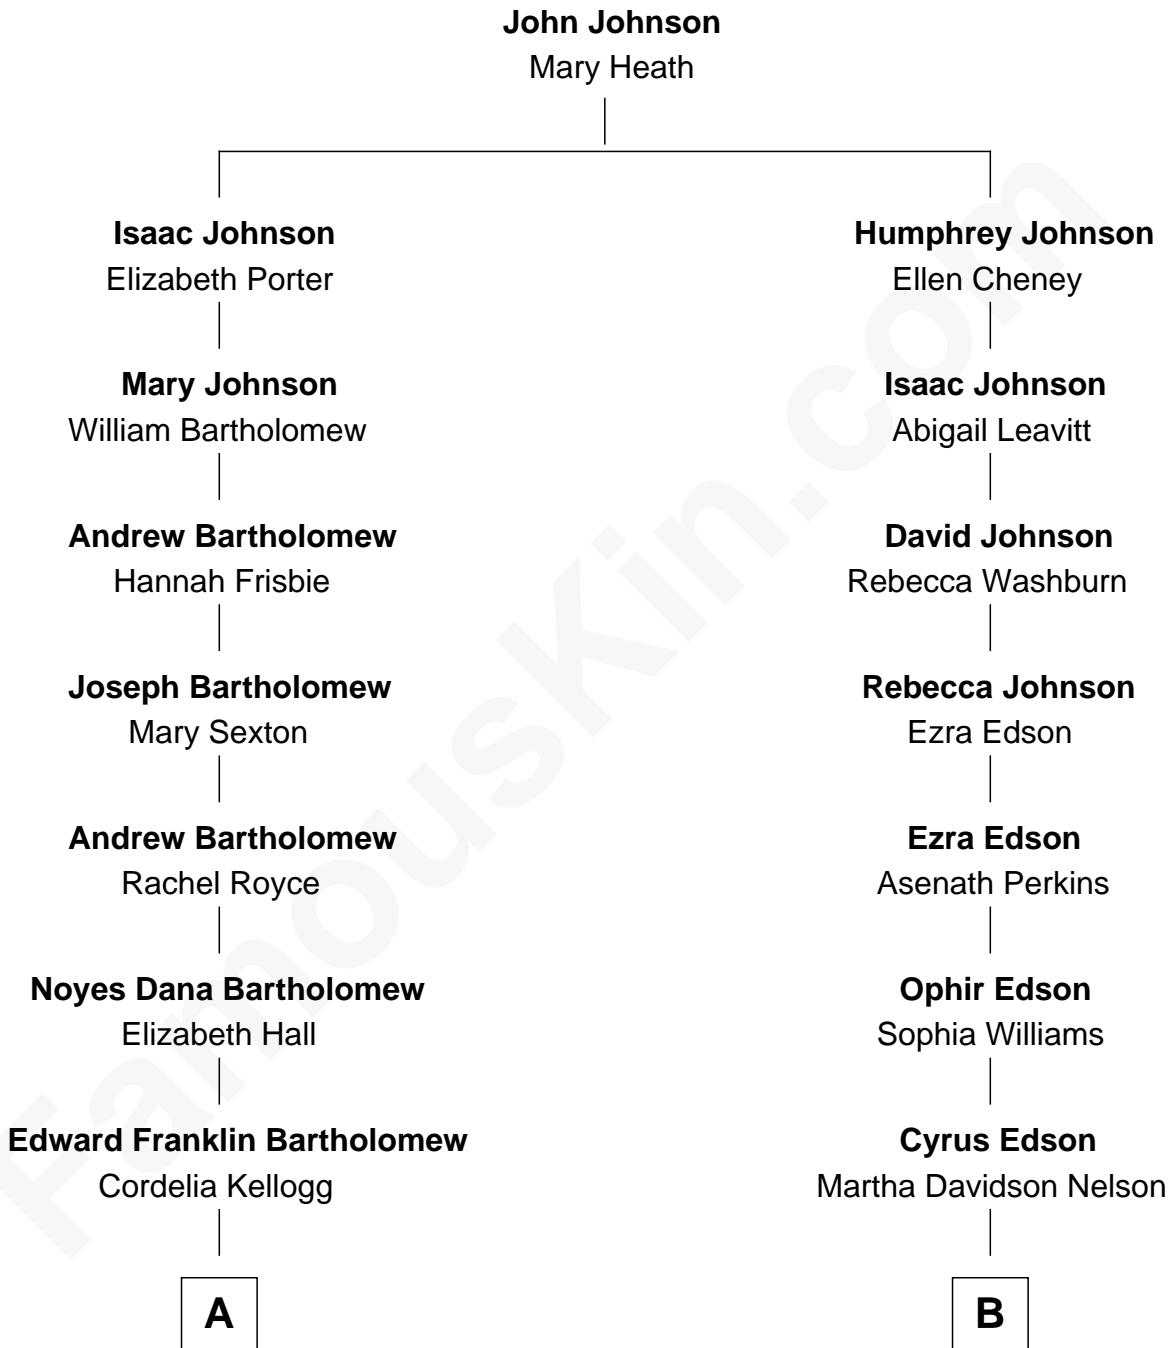

## Relationship Chart of

### Clint Eastwood

*TV & Film Actor and Director*

9th cousin 1 time removed of

**Pete Seeger**

*American Folk Singer*

FamousKin.com