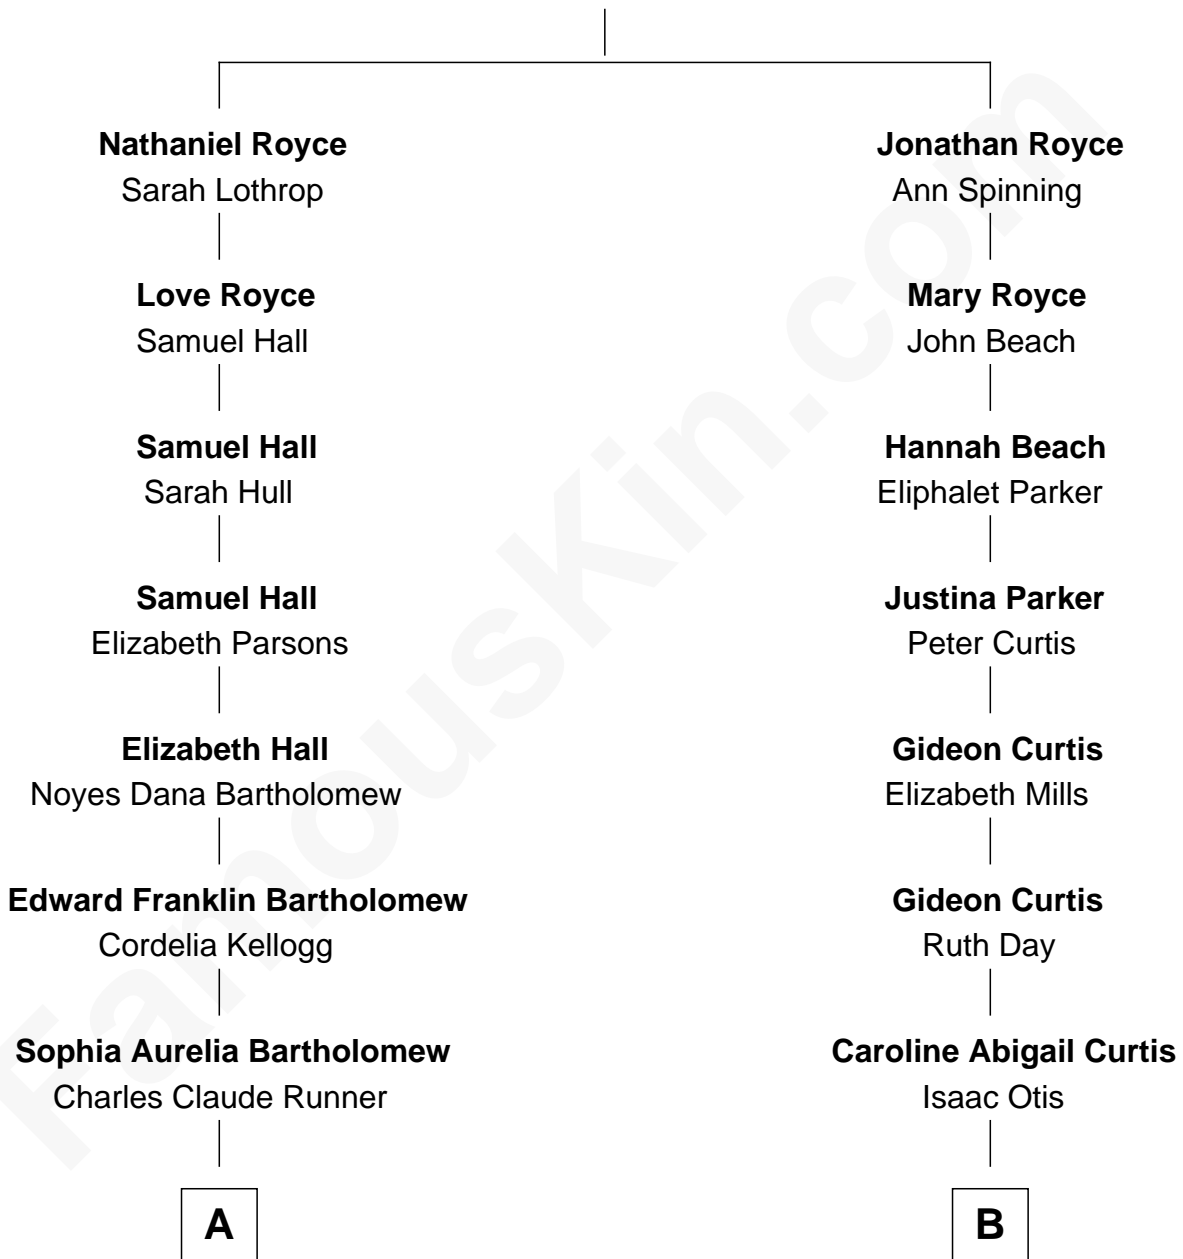

# FamousKin.com Relationship Chart of

**Clint Eastwood**

*TV & Film Actor and Director*

9th cousin of

**Amelia Earhart**

*Aviation Pioneer*

**Robert Royce**

Mary - - - - -

FamousKin.com