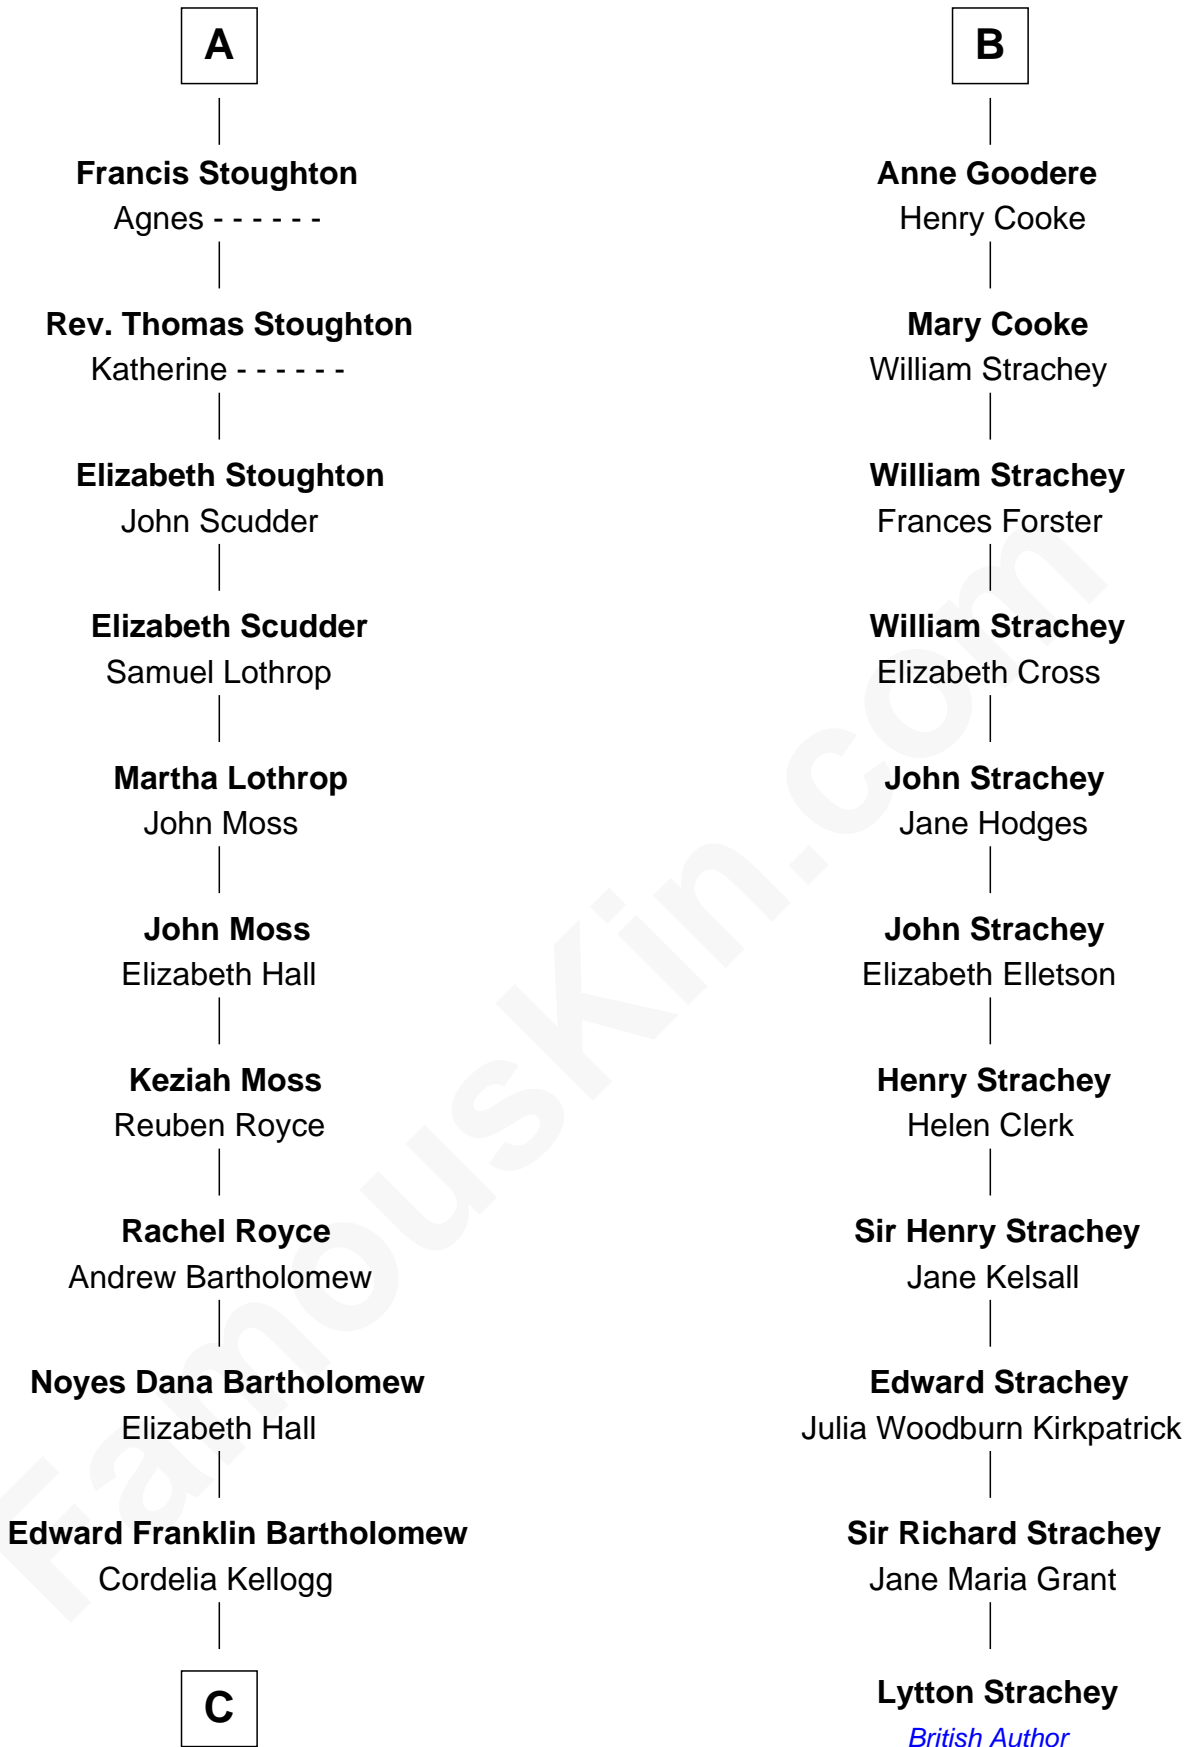

FamousKin.com

Relationship Chart of

Clint Eastwood

TV & Film Actor and Director

17th cousin 3 times removed of

Lytton Strachey

Author and Co-Founder of Bloomsbury Group

Sir Roger Lewknor

Katherine Bardolf

C

—
Sophia Aurelia Bartholomew

Charles Claude Runner

—
Waldo Errol Runner

Virginia May McClanahan

—
Margaret Ruth Runner

Clinton Eastwood