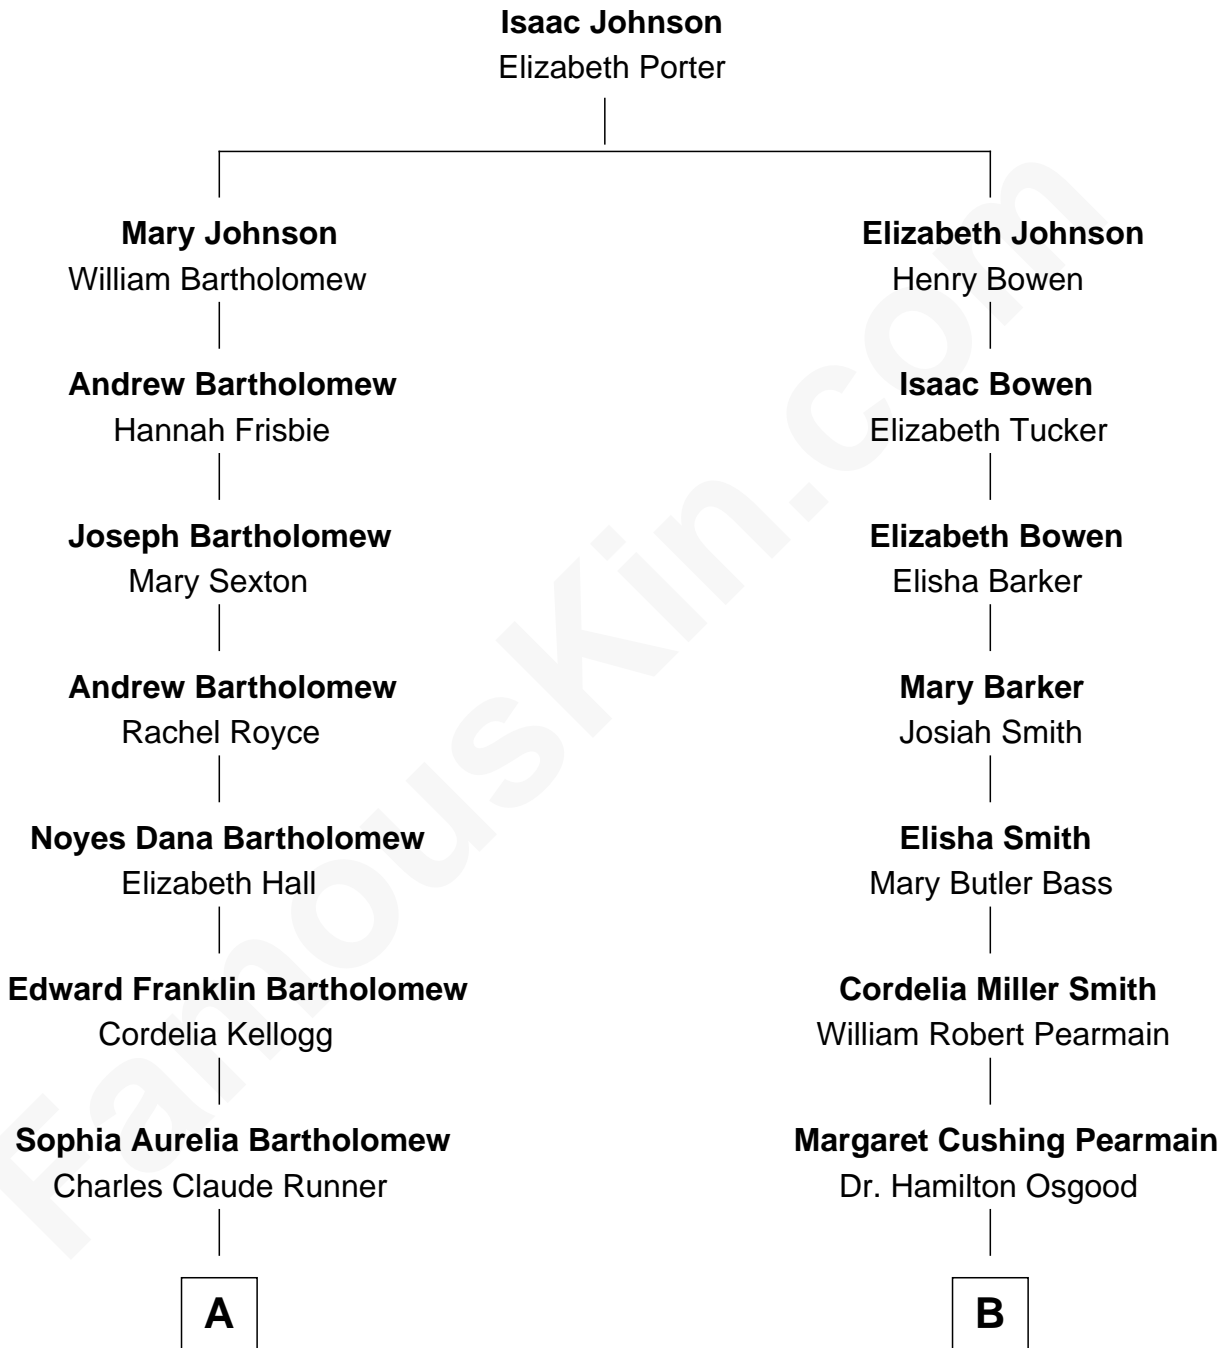

# FamousKin.com Relationship Chart of

**Clint Eastwood**

*TV & Film Actor and Director*

8th cousin 1 time removed of

**Erskine Childers**

*4th President of Ireland*

FamousKin.com