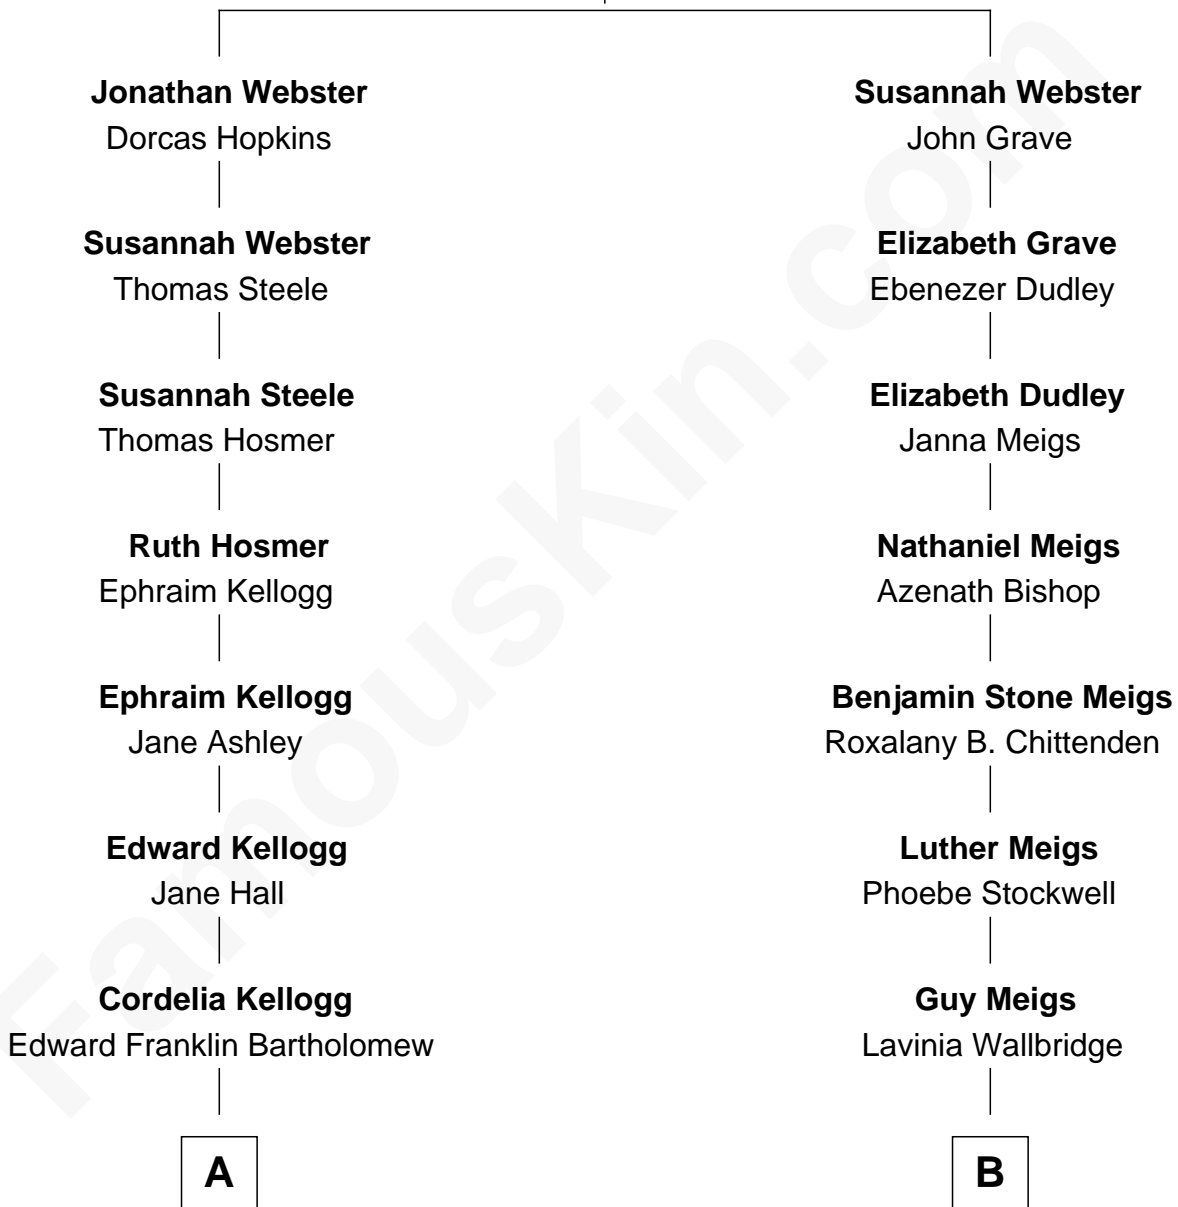

## Relationship Chart of

### Clint Eastwood

*TV & Film Actor and Director*

9th cousin 1 time removed of

**Alan Ladd**  
*Movie Actor*

**Robert Webster**  
Susanna Treat

FamousKin.com