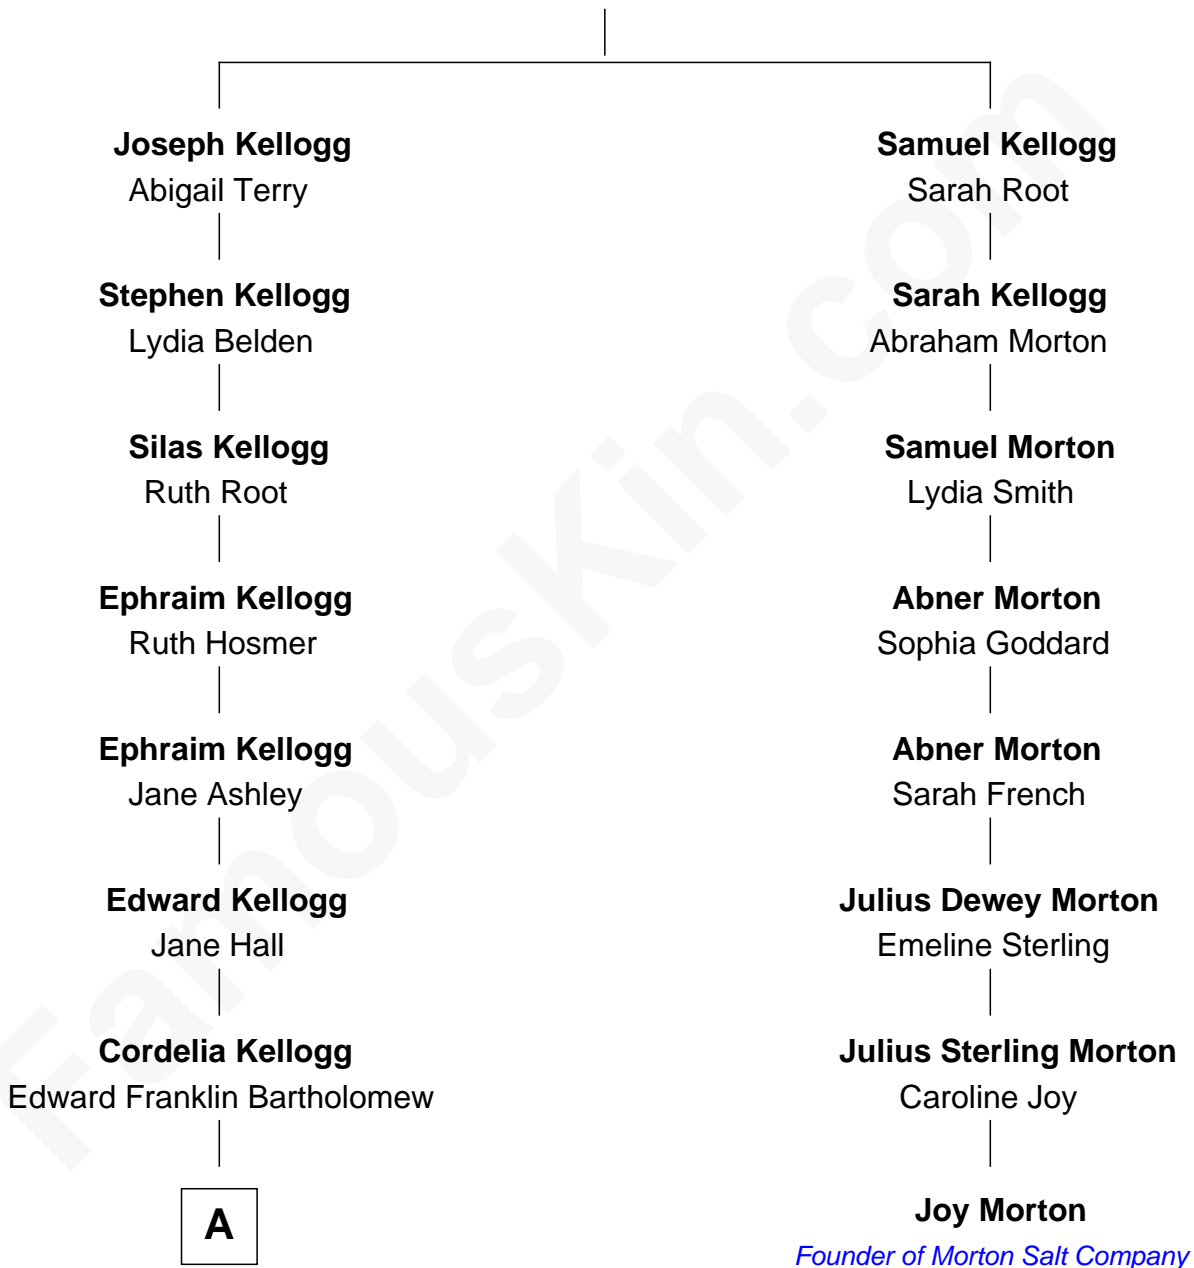

FamousKin.com

Relationship Chart of

Clint Eastwood

TV & Film Actor and Director

7th cousin 3 times removed of

Joy Morton

Founder of Morton Salt Company

Martyn Kellogg

Prudence Bird

A

—
Sophia Aurelia Bartholomew

Charles Claude Runner

—
Waldo Errol Runner

Virginia May McClanahan

—
Margaret Ruth Runner

Clinton Eastwood