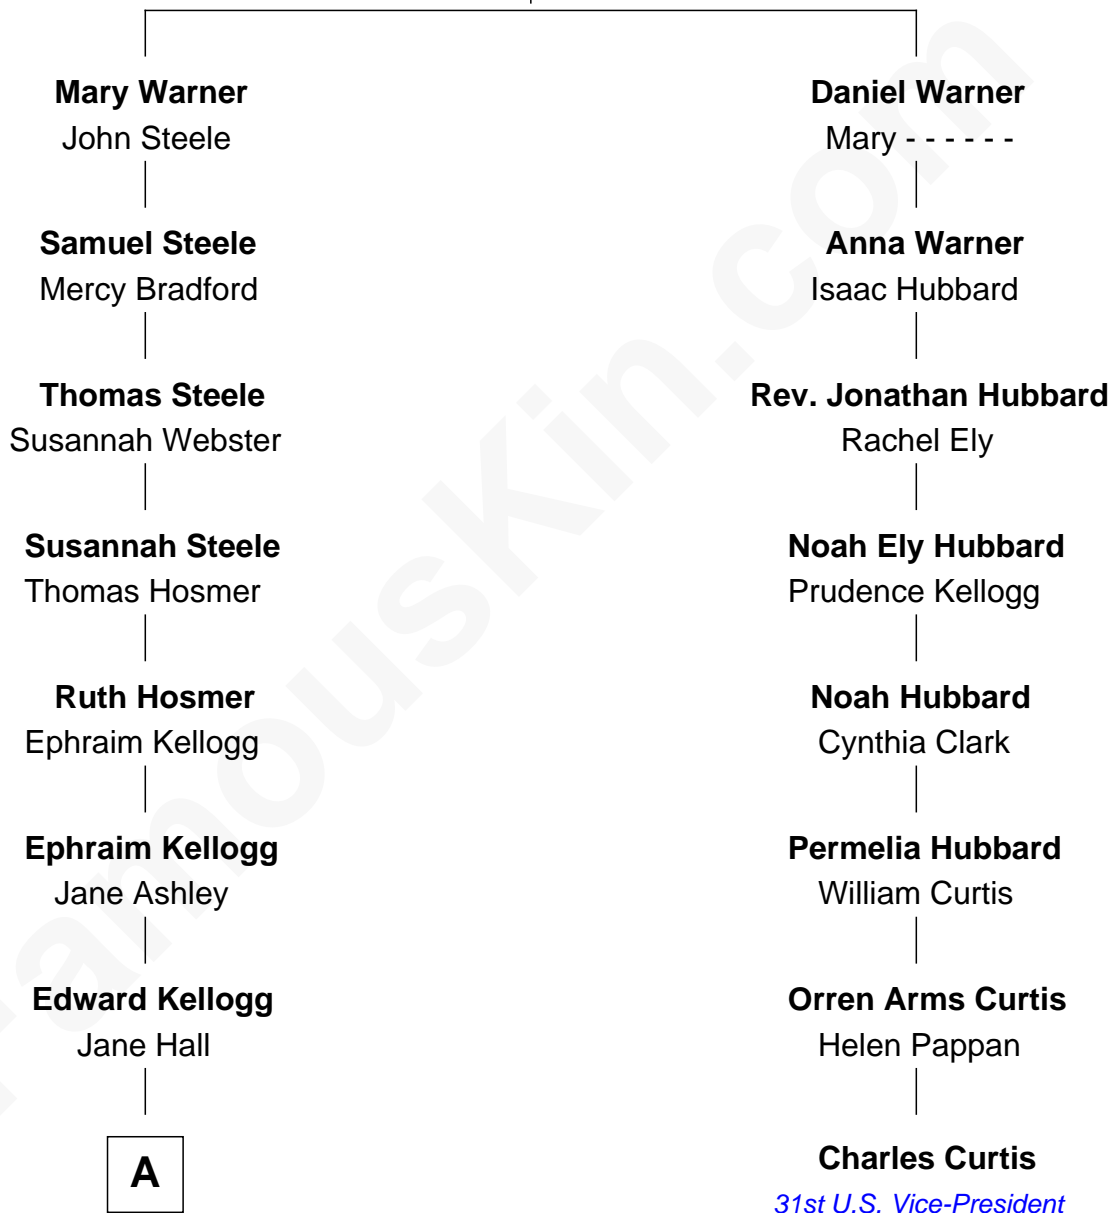

FamousKin.com Relationship Chart of

Clint Eastwood

TV & Film Actor and Director

7th cousin 4 times removed of

Charles Curtis

31st U.S. Vice-President

Andrew Warner

Mary Humfrey

A

—
Cordelia Kellogg
Edward Franklin Bartholomew

—
Sophia Aurelia Bartholomew
Charles Claude Runner

—
Waldo Errol Runner
Virginia May McClanahan

—
Margaret Ruth Runner
Clinton Eastwood

—
Clint Eastwood
TV & Film Actor and Director

FamousKin.com