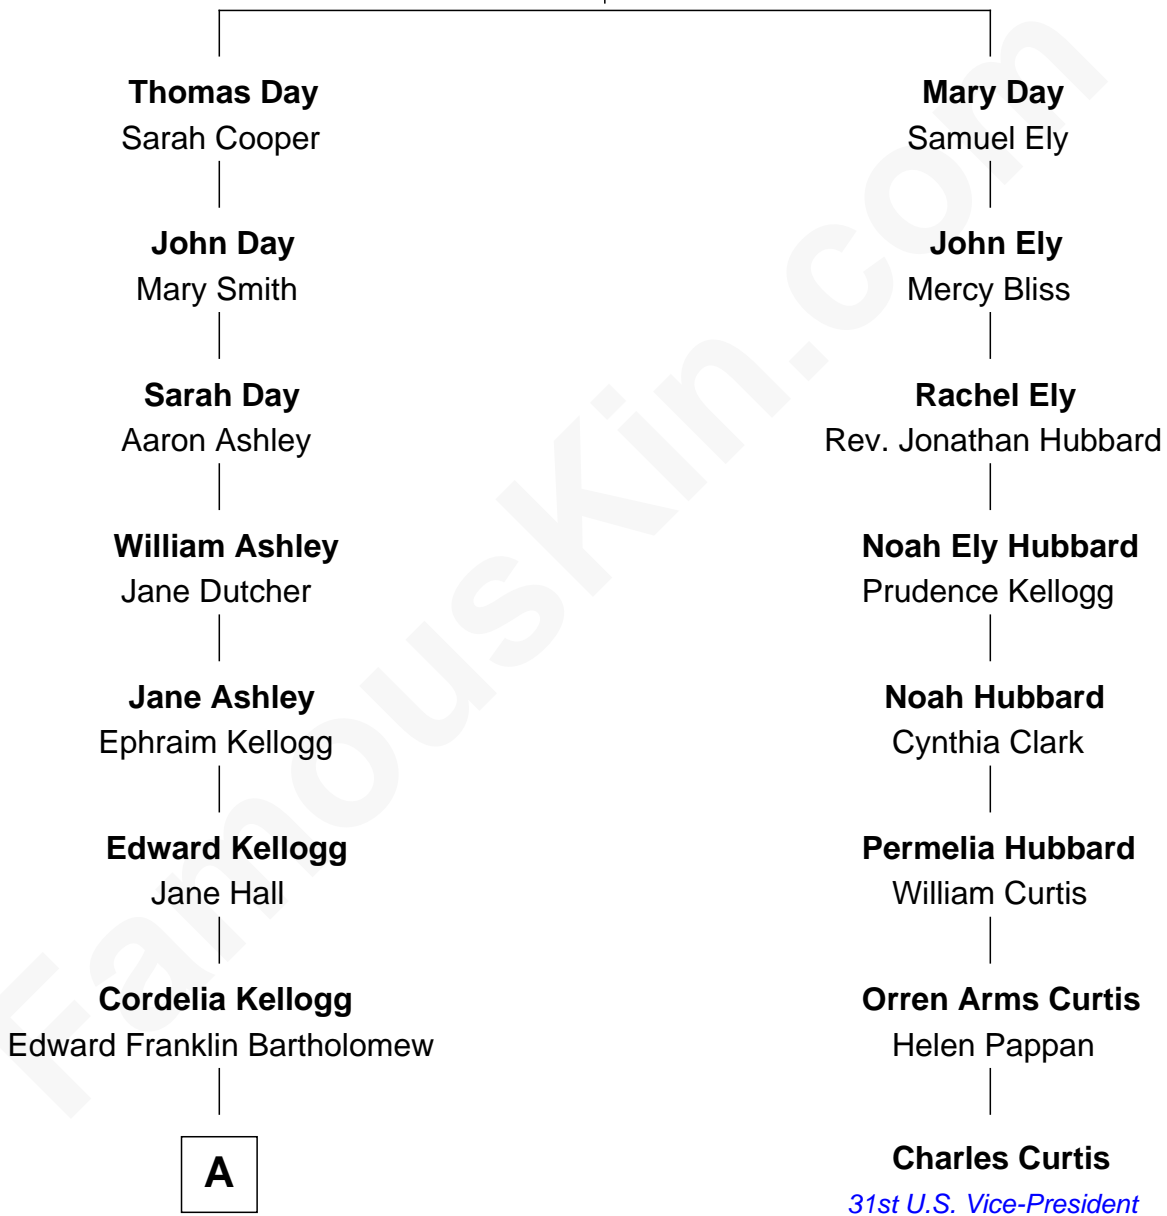

FamousKin.com Relationship Chart of

Clint Eastwood

TV & Film Actor and Director

7th cousin 3 times removed of

Charles Curtis

31st U.S. Vice-President

Robert Day
Editha Stebbins

A

—
Sophia Aurelia Bartholomew

Charles Claude Runner

—
Waldo Errol Runner

Virginia May McClanahan

—
Margaret Ruth Runner

Clinton Eastwood

—
Clint Eastwood

TV & Film Actor and Director